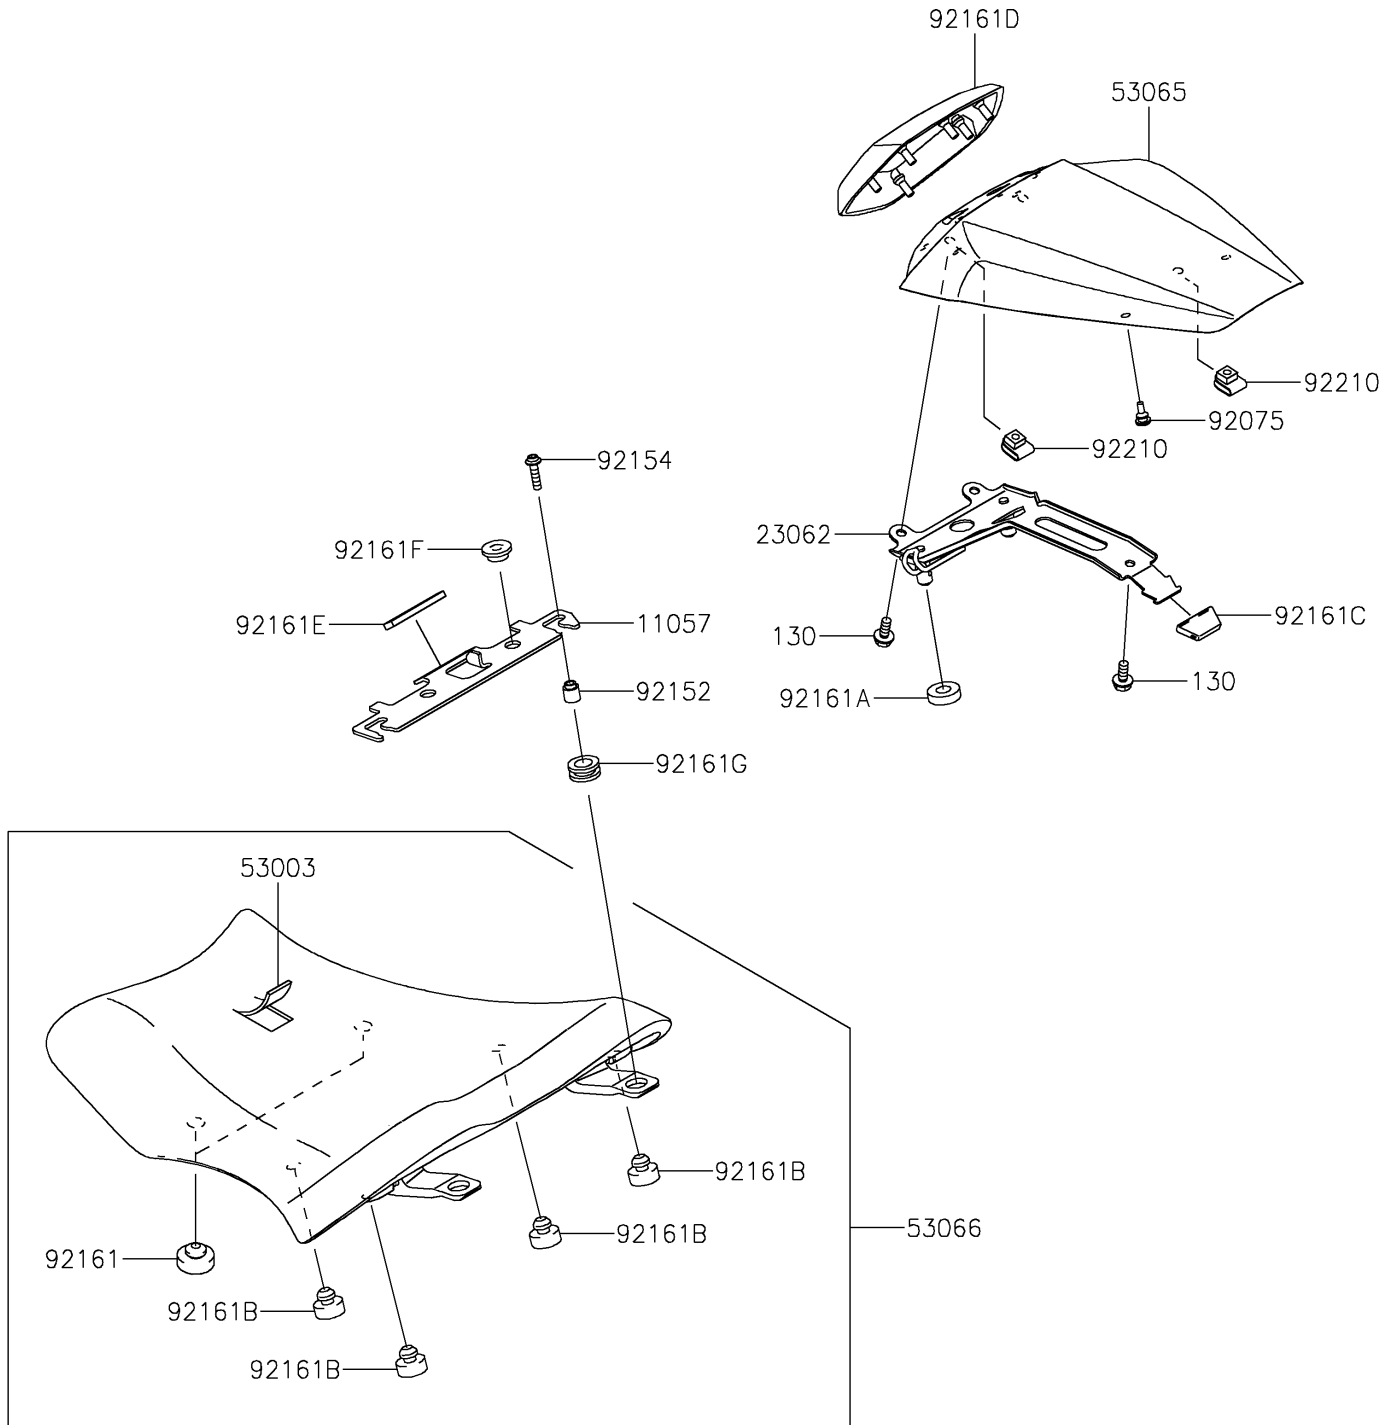

2026 NINJA® ZX™-10RR ABS

PARTS DIAGRAM

Seat

F2510

2026 NINJA® ZX™-10RR ABS

PARTS LIST

Seat

ITEM NAME	PART NUMBER	QUANTITY
BRACKET,SEAT (Ref # 11057)	11057-7381	1
BRACKET-COMP (Ref # 23062)	23062-1303	1
LEATHER,FR SEAT,BLACK (Ref # 53003)	53003-0535-MA	1
COVER SEAT,L.GREEN (Ref # 53065)	53065-0038-777	1
SEAT-ASSY,FR,BLACK (Ref # 53066)	53066-0700-MA	1
DAMPER,6X10X15 (Ref # 92075)	92075-1808	2
COLLAR (Ref # 92152)	92152-2816	2
BOLT,SOCKET,5X20 (Ref # 92154)	92154-4257	2
DAMPER,SEAT,10X25X8 (Ref # 92161)	92161-0095	2
DAMPER (Ref # 92161A)	92161-0174	2
DAMPER,8X20X8 (Ref # 92161B)	92161-0223	4
DAMPER (Ref # 92161C)	92161-0629	1
DAMPER,SEAT PAD (Ref # 92161D)	92161-1812	1
DAMPER,10X50X4 (Ref # 92161E)	92161-1834	1
DAMPER,6X20X7.5 (Ref # 92161F)	92161-1937	2
DAMPER (Ref # 92161G)	92161-2403	2
NUT,6MM (Ref # 92210)	92210-0277	3
BOLT-FLANGED,6X14 (Ref # 130)	130BA0614	3