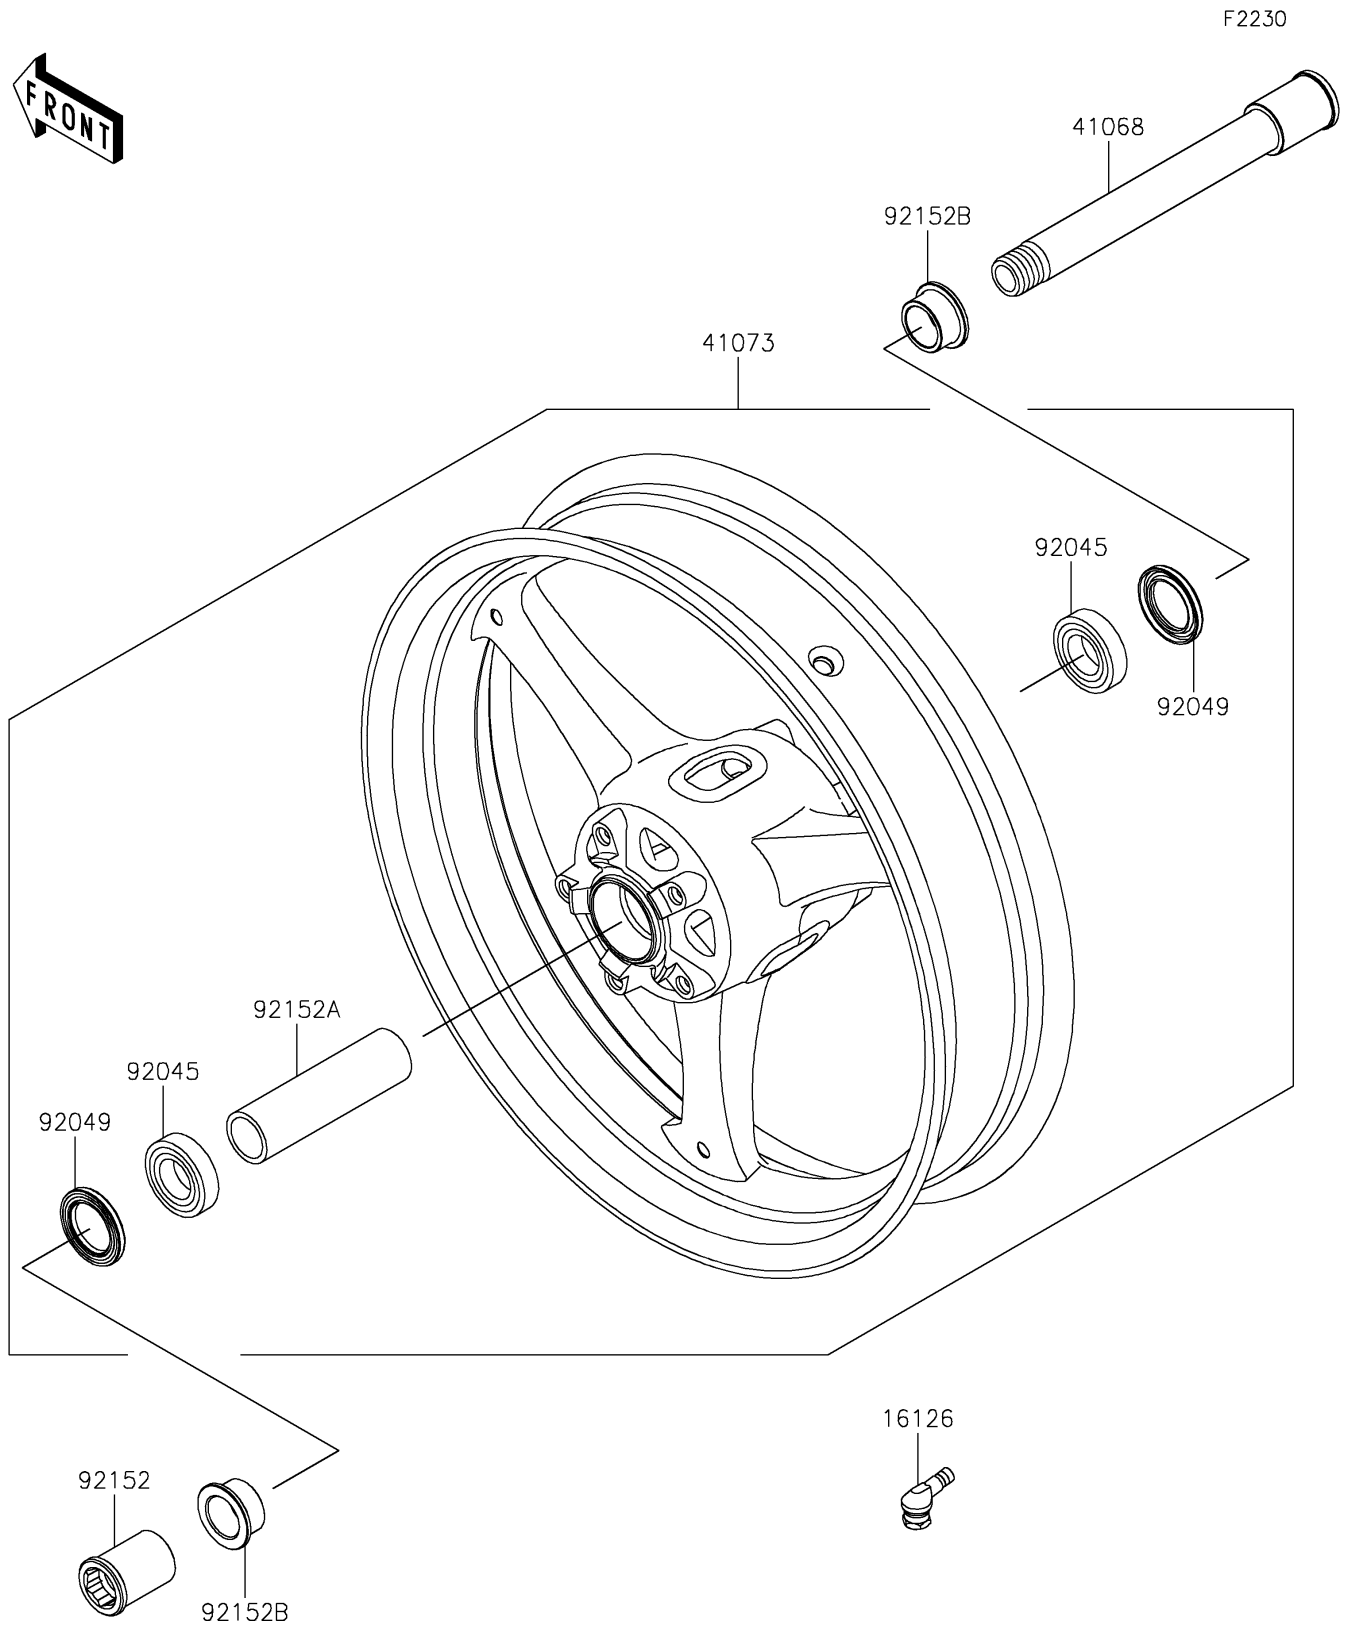

2026 NINJA® ZX™-10RR ABS

PARTS DIAGRAM

Front Wheel

2026 NINJA® ZX™-10RR ABS

PARTS LIST

Front Wheel

ITEM NAME	PART NUMBER	QUANTITY
VALVE (Ref # 16126)	16126-0735	1
AXLE,FR,25X205 (Ref # 41068)	41068-0594	1
WHEEL-ASSY,FR,G.BLACK (Ref # 41073)	41073-0757-18F	1
BEARING-BALL,25X47X12 (Ref # 92045)	92045-0803	2
SEAL-OIL,BJN-C2 32X47X5 (Ref # 92049)	92049-0050	2
COLLAR,FR AXLE,LH,L=44.5 (Ref # 92152)	92152-0240	1
COLLAR,FR HUB,L=115 (Ref # 92152A)	92152-0616	1
COLLAR,FR AXLE,L=18 (Ref # 92152B)	92152-2638	2