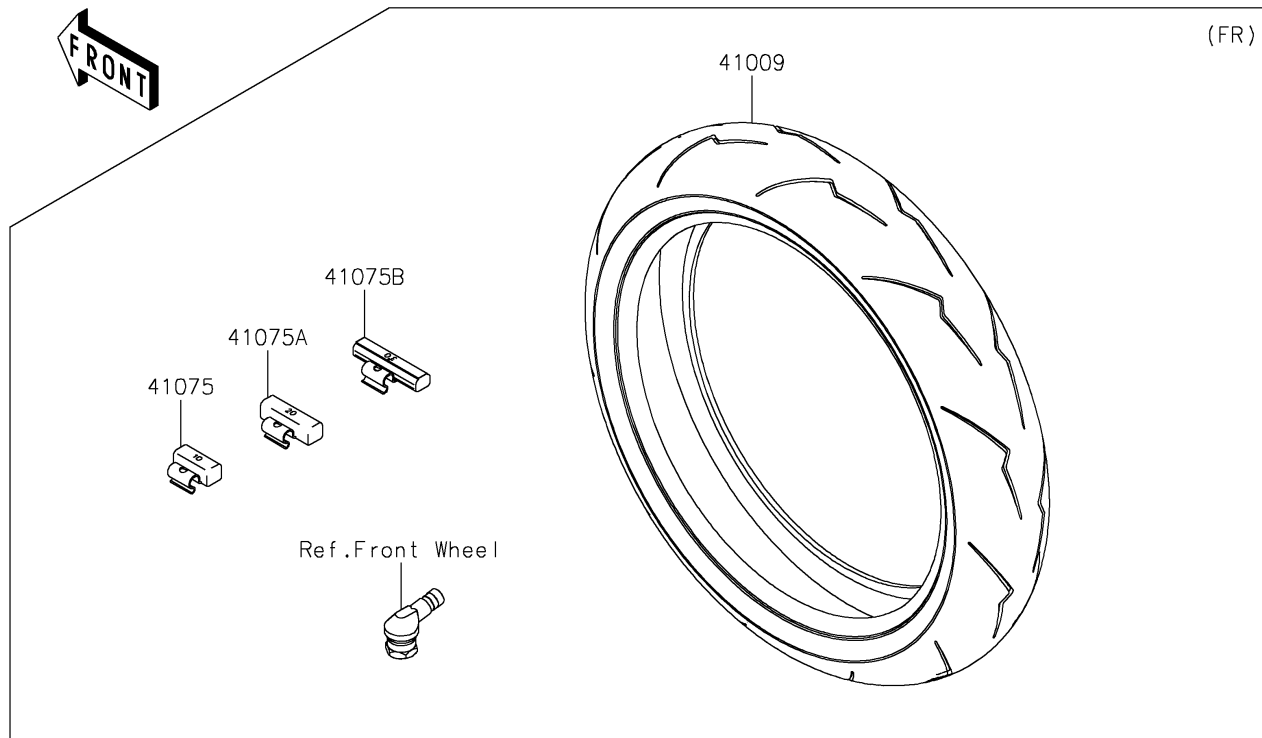

2026 NINJA® ZX™-10RR ABS

PARTS DIAGRAM

Tires

F2210

2026 NINJA[®] ZX[™]-10RR ABS

PARTS LIST

Tires

ITEM NAME	PART NUMBER	QUANTITY
TIRE,FR,120/70ZR17(58W),DSC SP (Ref # 41009)	41009-0815	1
TIRE,RR,190/55ZR17(75W),DSC SP (Ref # 41009A)	41009-0816	1
BALANCER-WHEEL,10G,SILVER (Ref # 41075)	41075-0007	AR
BALANCER-WHEEL,20G,SILVER (Ref # 41075A)	41075-0008	AR
BALANCER-WHEEL,30G,SILVER (Ref # 41075B)	41075-0009	AR