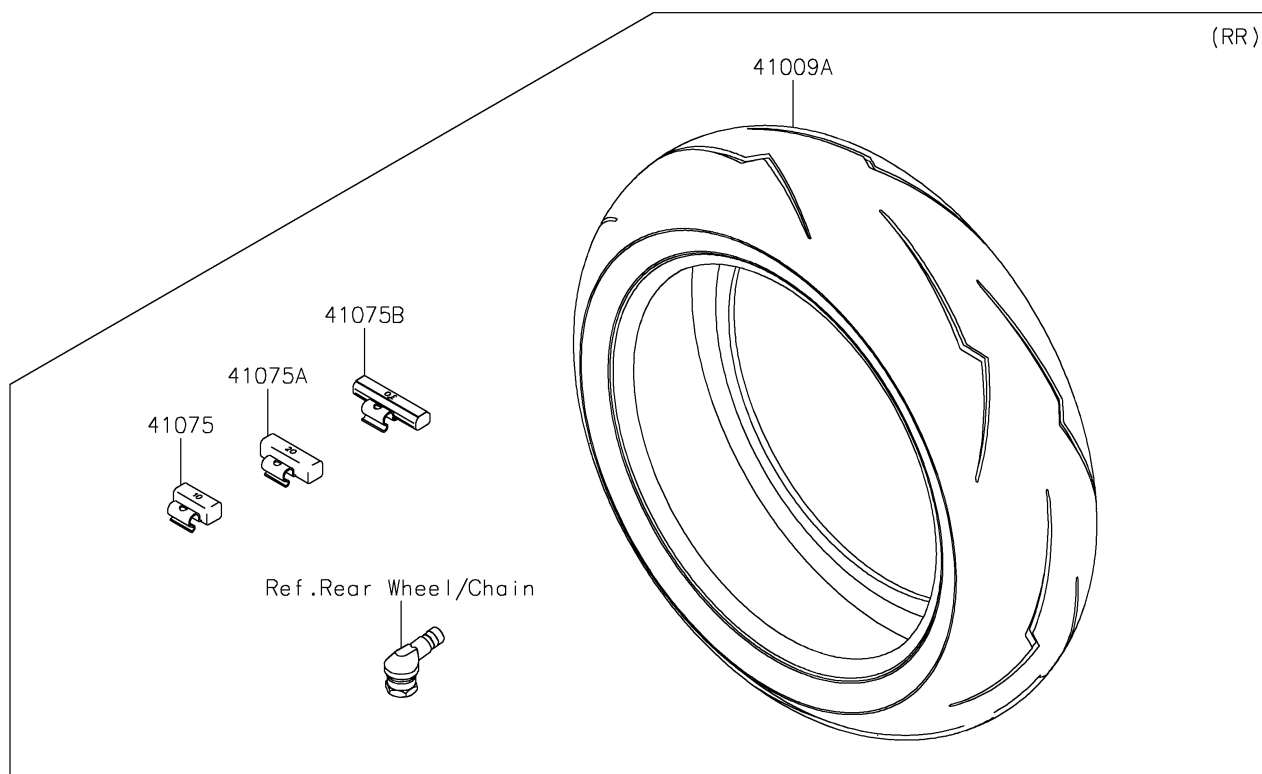

2026 NINJA® ZX™-10RR ABS

PARTS DIAGRAM

Tires

F2210

2026 NINJA[®] ZX[™]-10RR ABS

PARTS LIST

Tires

ITEM NAME	PART NUMBER	QUANTITY
TIRE,FR,120/70ZR17(58W),DSC SP (Ref # 41009)	41009-0815	1
TIRE,RR,190/55ZR17(75W),DSC SP (Ref # 41009A)	41009-0816	1
BALANCER-WHEEL,10G,SILVER (Ref # 41075)	41075-0007	AR
BALANCER-WHEEL,20G,SILVER (Ref # 41075A)	41075-0008	AR
BALANCER-WHEEL,30G,SILVER (Ref # 41075B)	41075-0009	AR