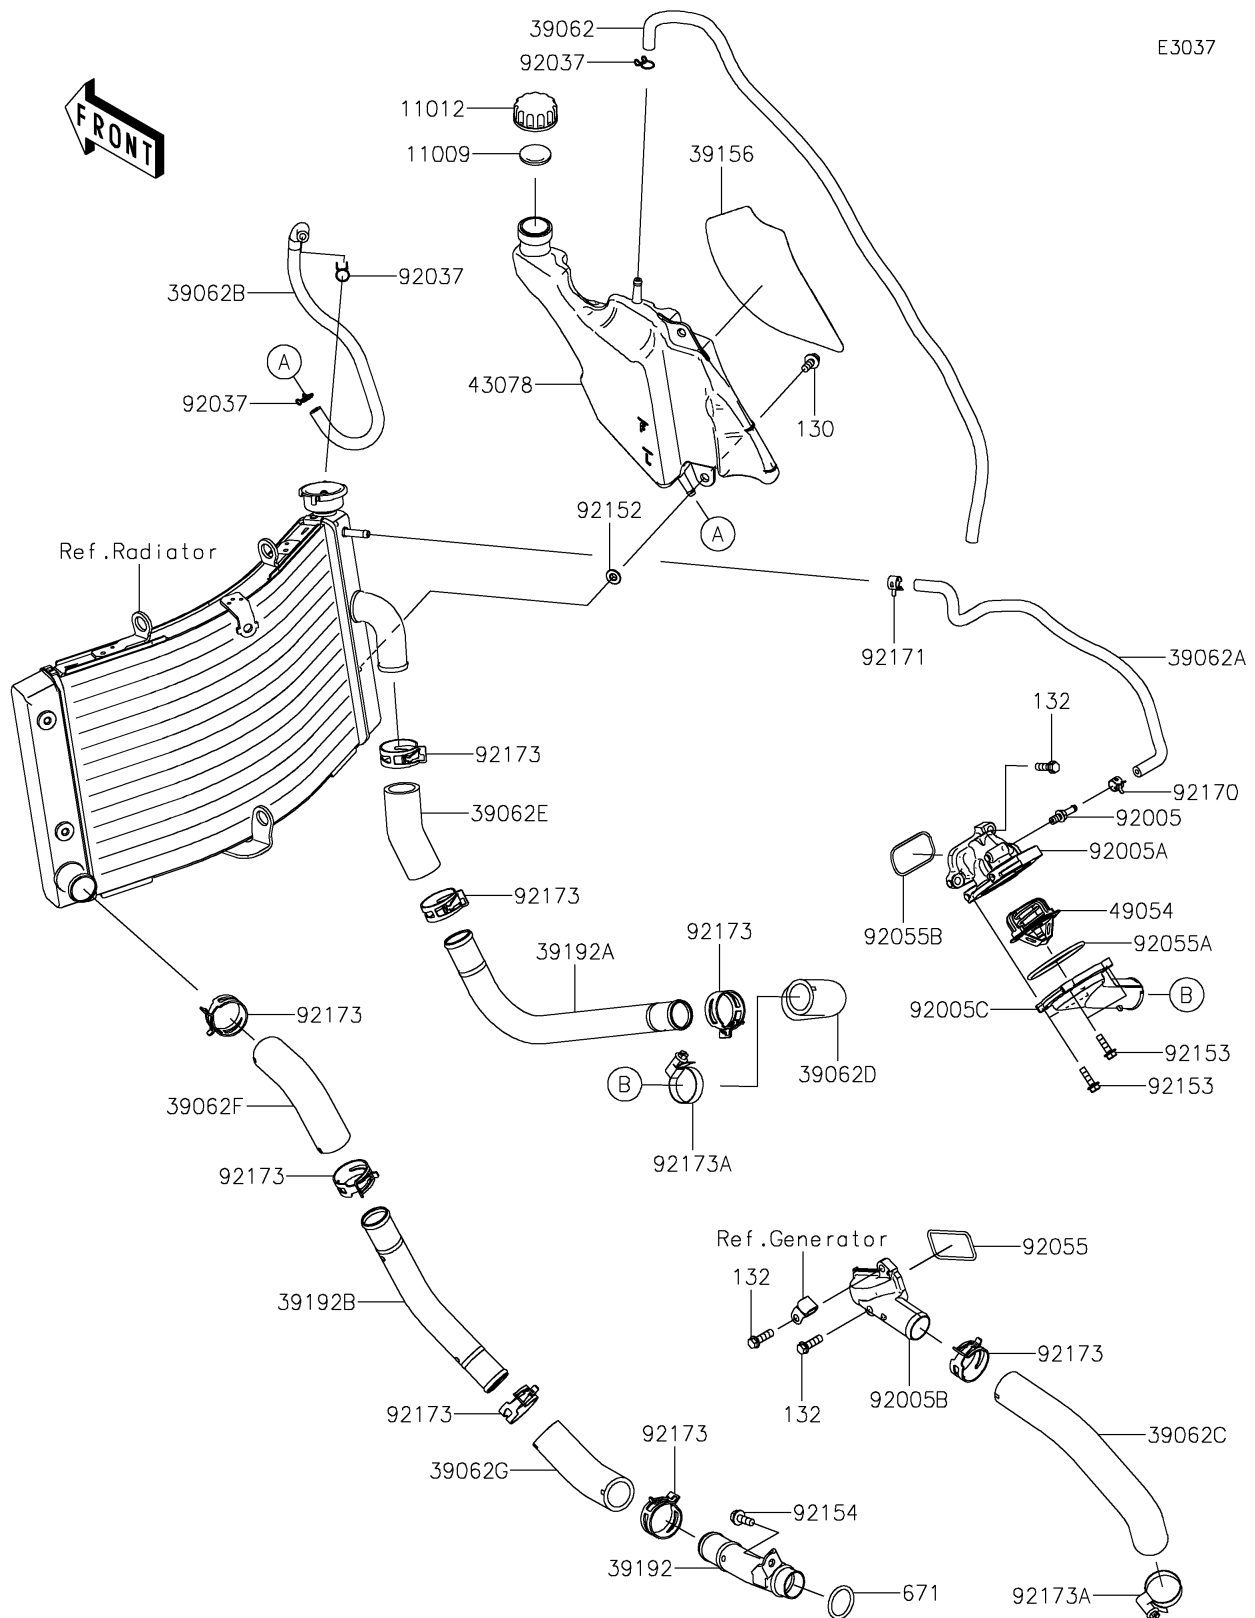

2026 NINJA® ZX™-10RR ABS

PARTS DIAGRAM

Water Pipe

2026 NINJA® ZX™-10RR ABS

PARTS LIST

Water Pipe

ITEM NAME	PART NUMBER	QUANTITY
GASKET,RESERVOIR TANK CAP (Ref # 11009)	11009-1145	1
CAP (Ref # 11012)	11012-1084	1
HOSE-COOLING,OVER FLOW (Ref # 39062)	39062-0729	1
HOSE-COOLING,THERMO CASE-RAD. (Ref # 39062A)	39062-0917	1
HOSE-COOLING,RETURN (Ref # 39062B)	39062-0921	1
HOSE-COOLING (Ref # 39062C)	39062-2142	1
HOSE-COOLING,THERMO CAP-W/PIPE (Ref # 39062D)	39062-2143	1
HOSE-COOLING,W/PIPE-RADIATOR (Ref # 39062E)	39062-2144	1
HOSE-COOLING,RADIATOR-W/PIPE (Ref # 39062F)	39062-2145	1
HOSE-COOLING (Ref # 39062G)	39062-2146	1
PAD,RESERVOIR (Ref # 39156)	39156-2987	1
PIPE,TUBE(RADIATOR)-WATER PUMP (Ref # 39192)	39192-0617	1
PIPE-WATER (Ref # 39192A)	39192-0677	1
PIPE-WATER (Ref # 39192B)	39192-0678	1
RESERVOIR (Ref # 43078)	43078-0627	1
THERMOSTAT (Ref # 49054)	49054-0004	1
FITTING (Ref # 92005)	92005-0826	1
FITTING,THERMO CASE (Ref # 92005A)	92005-0901	1
FITTING,CYLINDER (Ref # 92005B)	92005-0982	1
FITTING,THERMO CAP (Ref # 92005C)	92005-1412	1
CLAMP,TUBE (Ref # 92037)	92037-147	3
RING-O (Ref # 92055)	92055-0209	1
RING-O,53.5X2.6 (Ref # 92055A)	92055-0831	1
RING-O,27.6X49.6X1.9 (Ref # 92055B)	92055-0913	1
COLLAR (Ref # 92152)	92152-1414	2
BOLT,FLANGED,5X18 (Ref # 92153)	92153-1588	4
BOLT,FLANGED-SMALL,6X16 (Ref # 92154)	92154-1893	1
CLAMP (Ref # 92170)	92170-1493	1
CLAMP (Ref # 92171)	92171-0719	1

2026 NINJA® ZX™-10RR ABS

PARTS LIST

Water Pipe

ITEM NAME	PART NUMBER	QUANTITY
CLAMP,34MM (Ref # 92173)	92173-1360	8
CLAMP (Ref # 92173A)	92173-1548	2
BOLT-FLANGED,6X14 (Ref # 130)	130BA0614	2
BOLT-FLANGED-SMALL,6X20 (Ref # 132)	132BC0620	4
O RING,25MM (Ref # 671)	671B2525	1