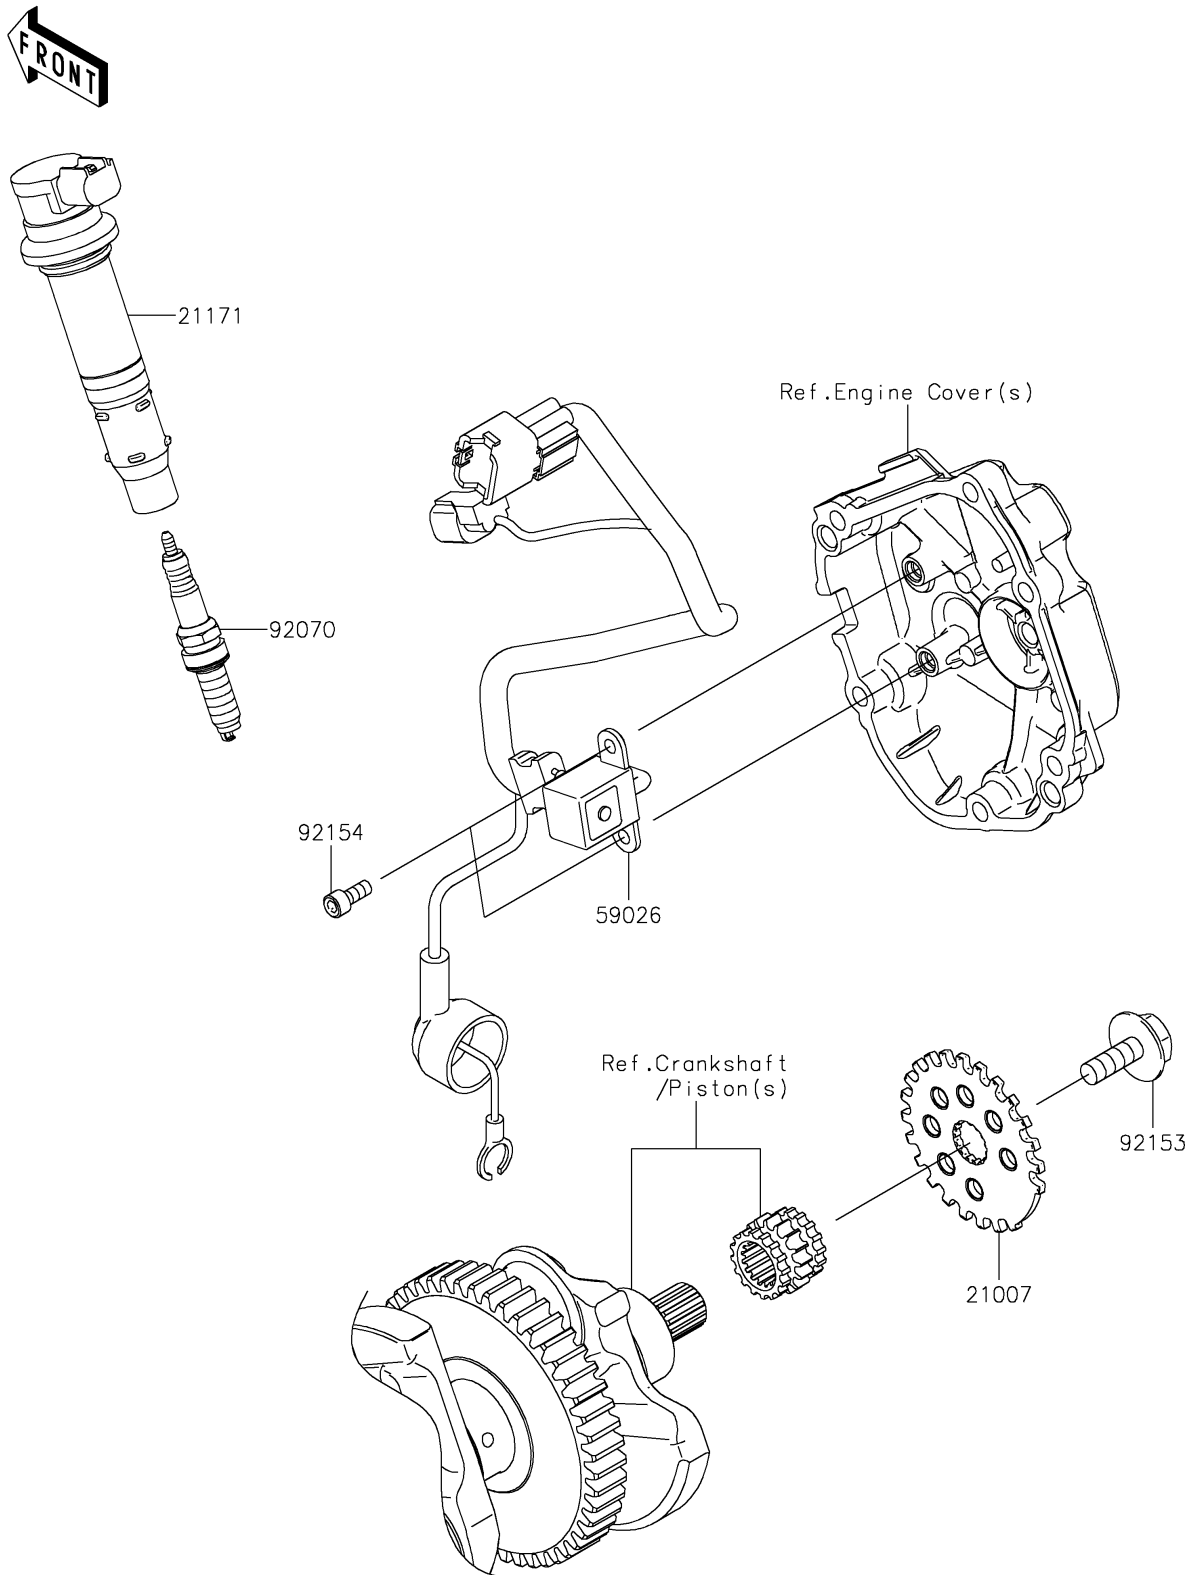

2026 NINJA® ZX™-10RR ABS

PARTS DIAGRAM

Ignition System

E1830

2026 NINJA® ZX™-10RR ABS

PARTS LIST

Ignition System

ITEM NAME	PART NUMBER	QUANTITY
ROTOR,PULSING (Ref # 21007)	21007-0705	1
COIL-ASSY-IGNITION (Ref # 21171)	21171-0756	4
COIL-PULSING (Ref # 59026)	59026-0044	1
PLUG-SPARK,SILMAR9B9(NGK) (Ref # 92070)	92070-0047	4
BOLT,FLANGED,8X23 (Ref # 92153)	92153-0549	1
BOLT,SOCKET,5X12 (Ref # 92154)	92154-0503	2