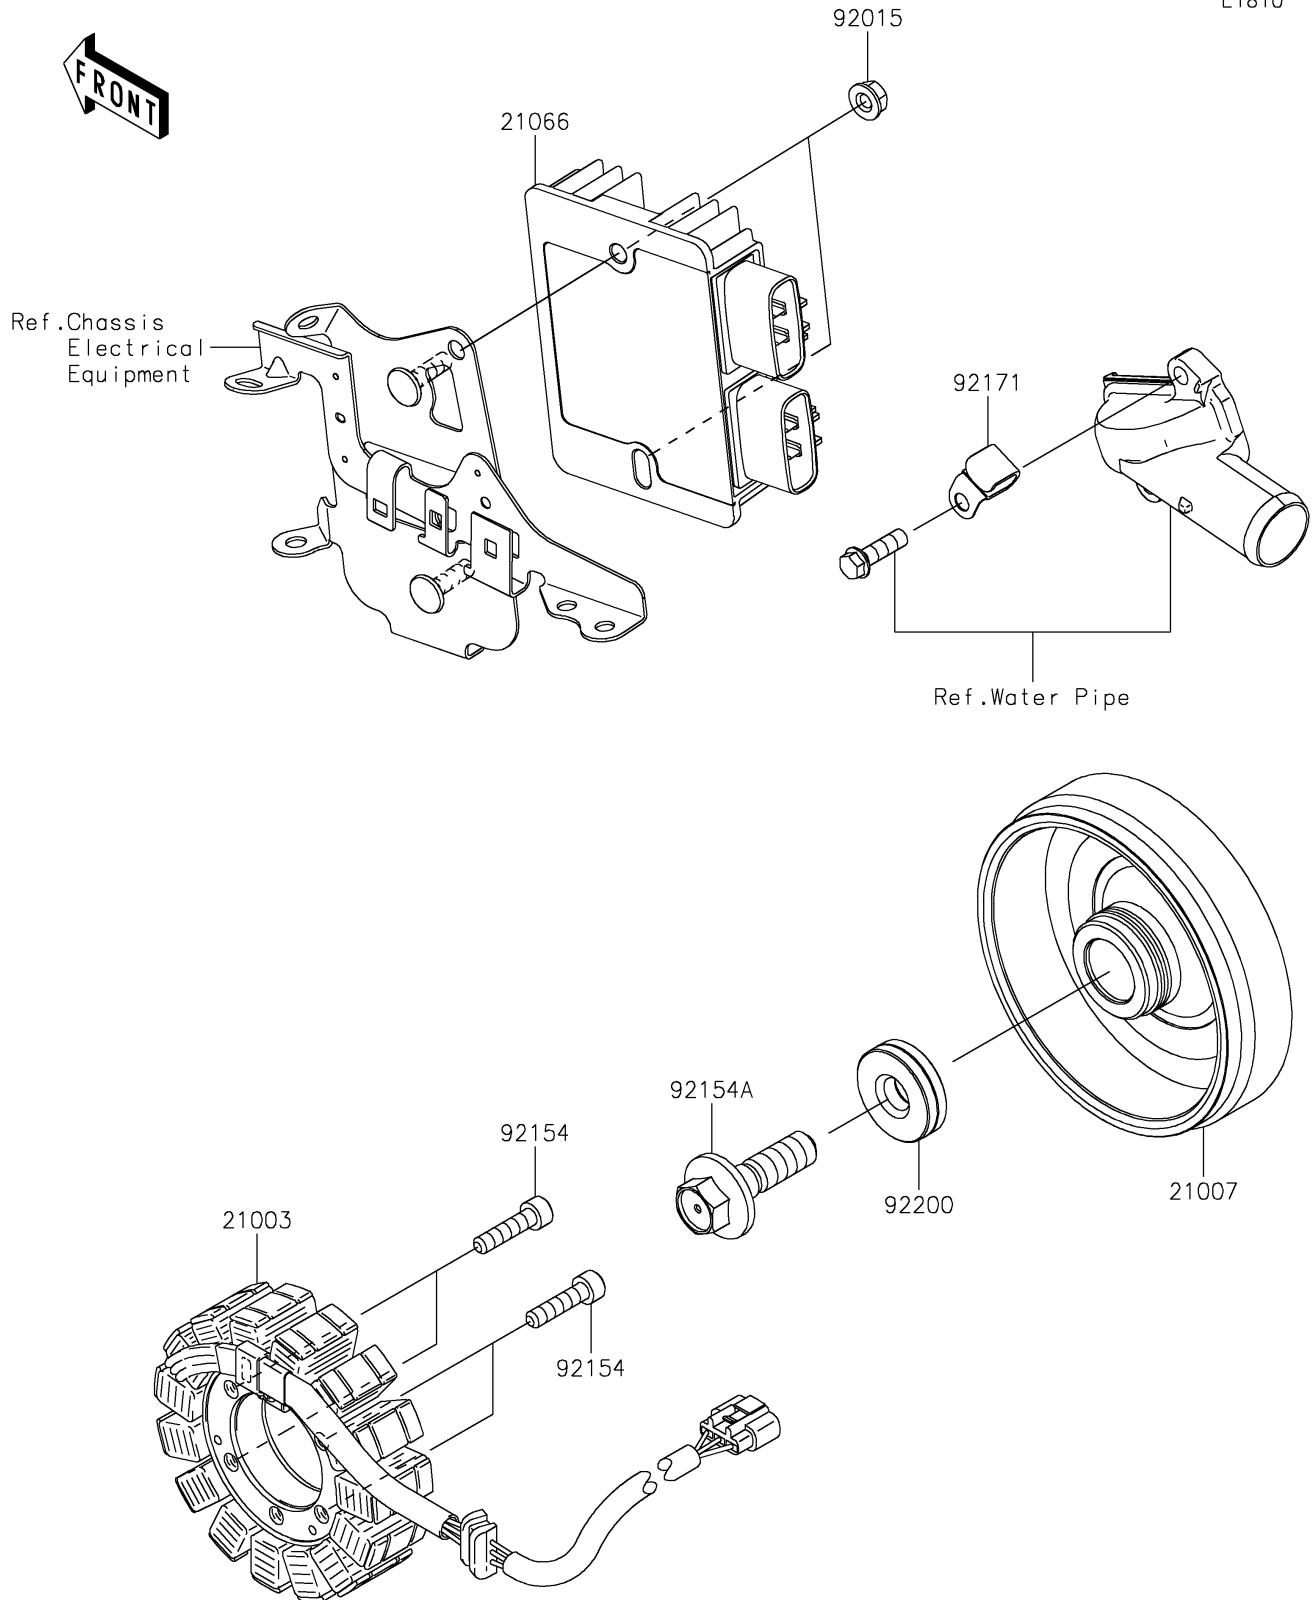

2026 NINJA® ZX™-10RR ABS

PARTS DIAGRAM

Generator

E1810

2026 NINJA® ZX™-10RR ABS

PARTS LIST

Generator

ITEM NAME	PART NUMBER	QUANTITY
STATOR (Ref # 21003)	21003-0107	1
ROTOR (Ref # 21007)	21007-0591	1
REGULATOR-VOLTAGE (Ref # 21066)	21066-0748	1
NUT,FLANGED,6MM (Ref # 92015)	92015-1367	2
BOLT,SOCKET,6X25 (Ref # 92154)	92154-0477	4
BOLT,12X40 (Ref # 92154A)	92154-1944	1
CLAMP (Ref # 92171)	92171-0534	1
WASHER,12X34X9 (Ref # 92200)	92200-0369	1