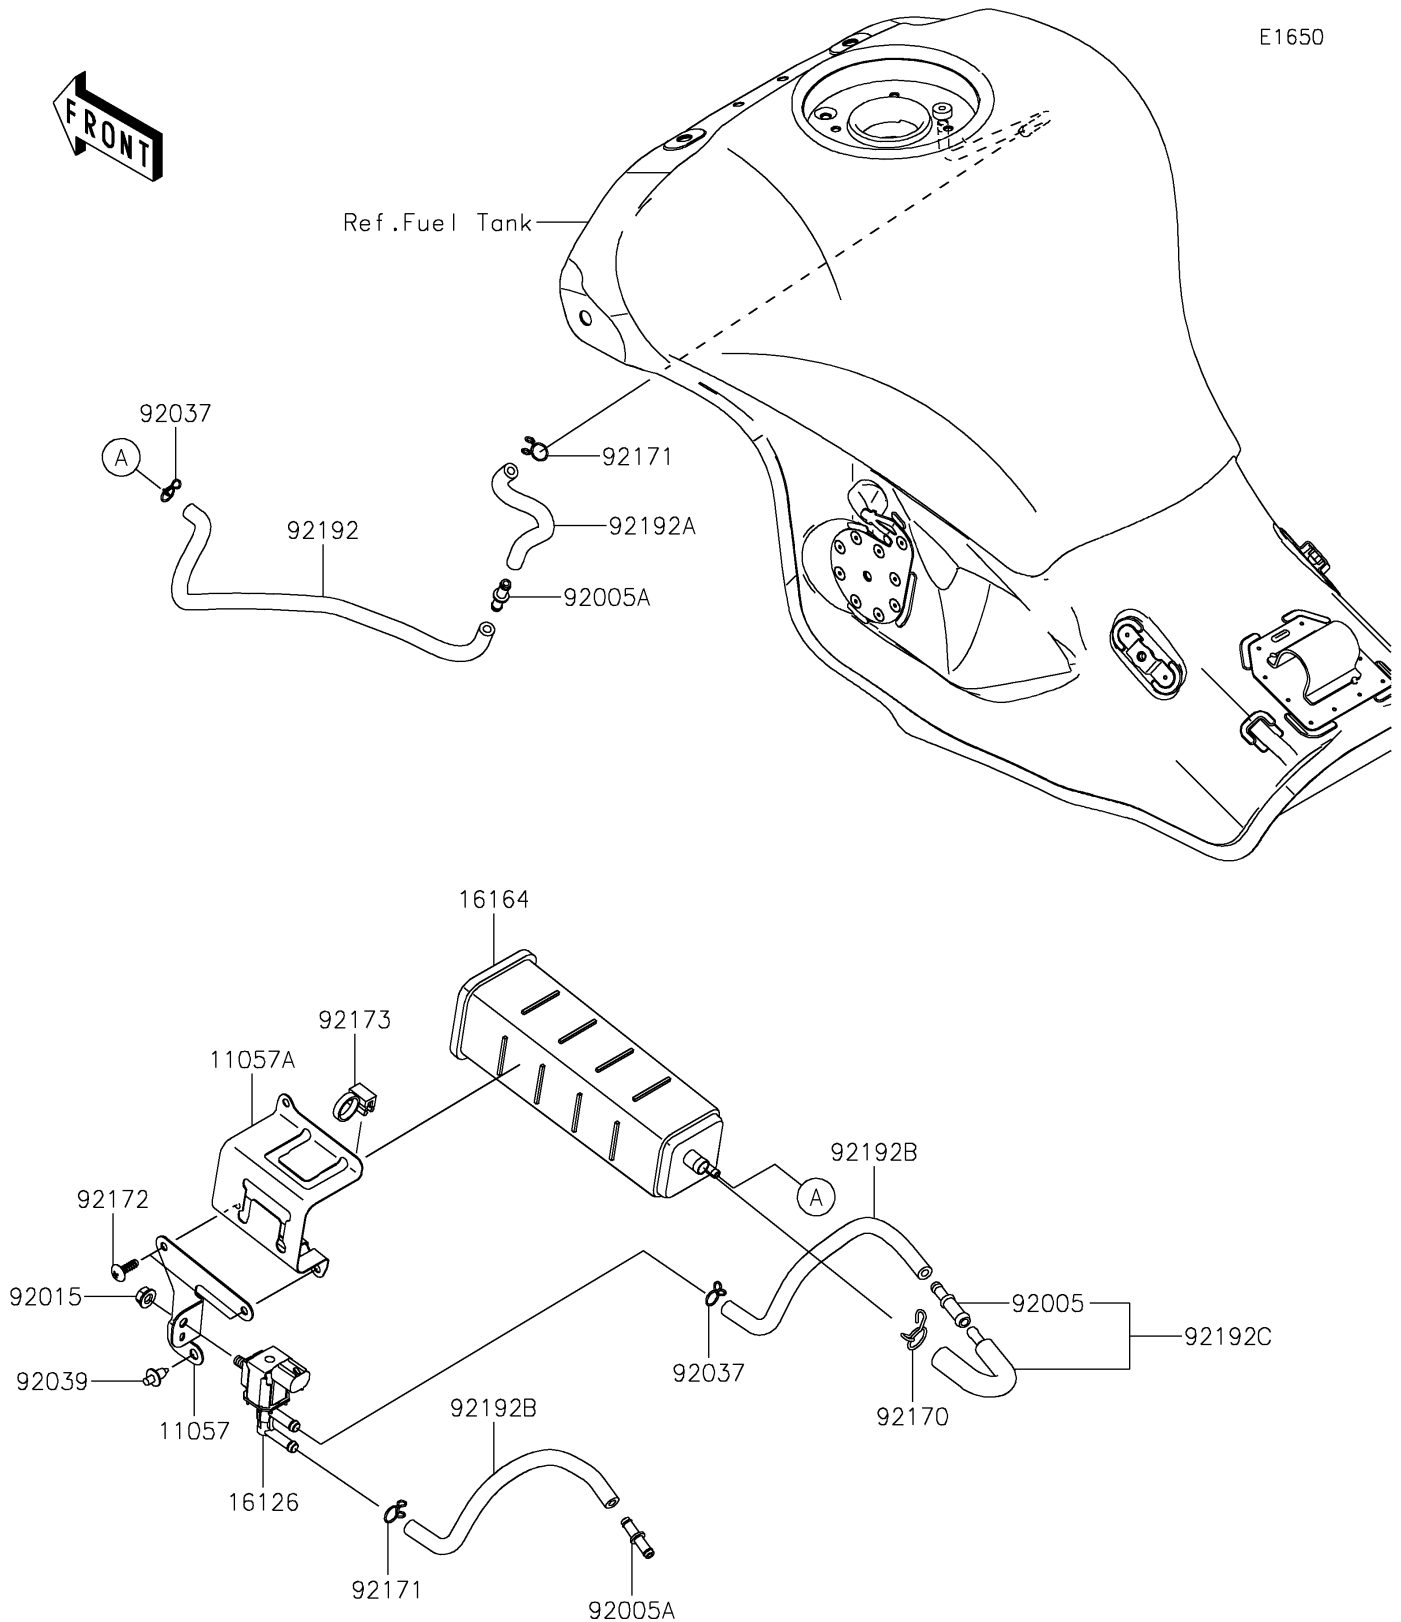

2026 NINJA® ZX™-10RR ABS

PARTS DIAGRAM

Fuel Evaporative System

E1650