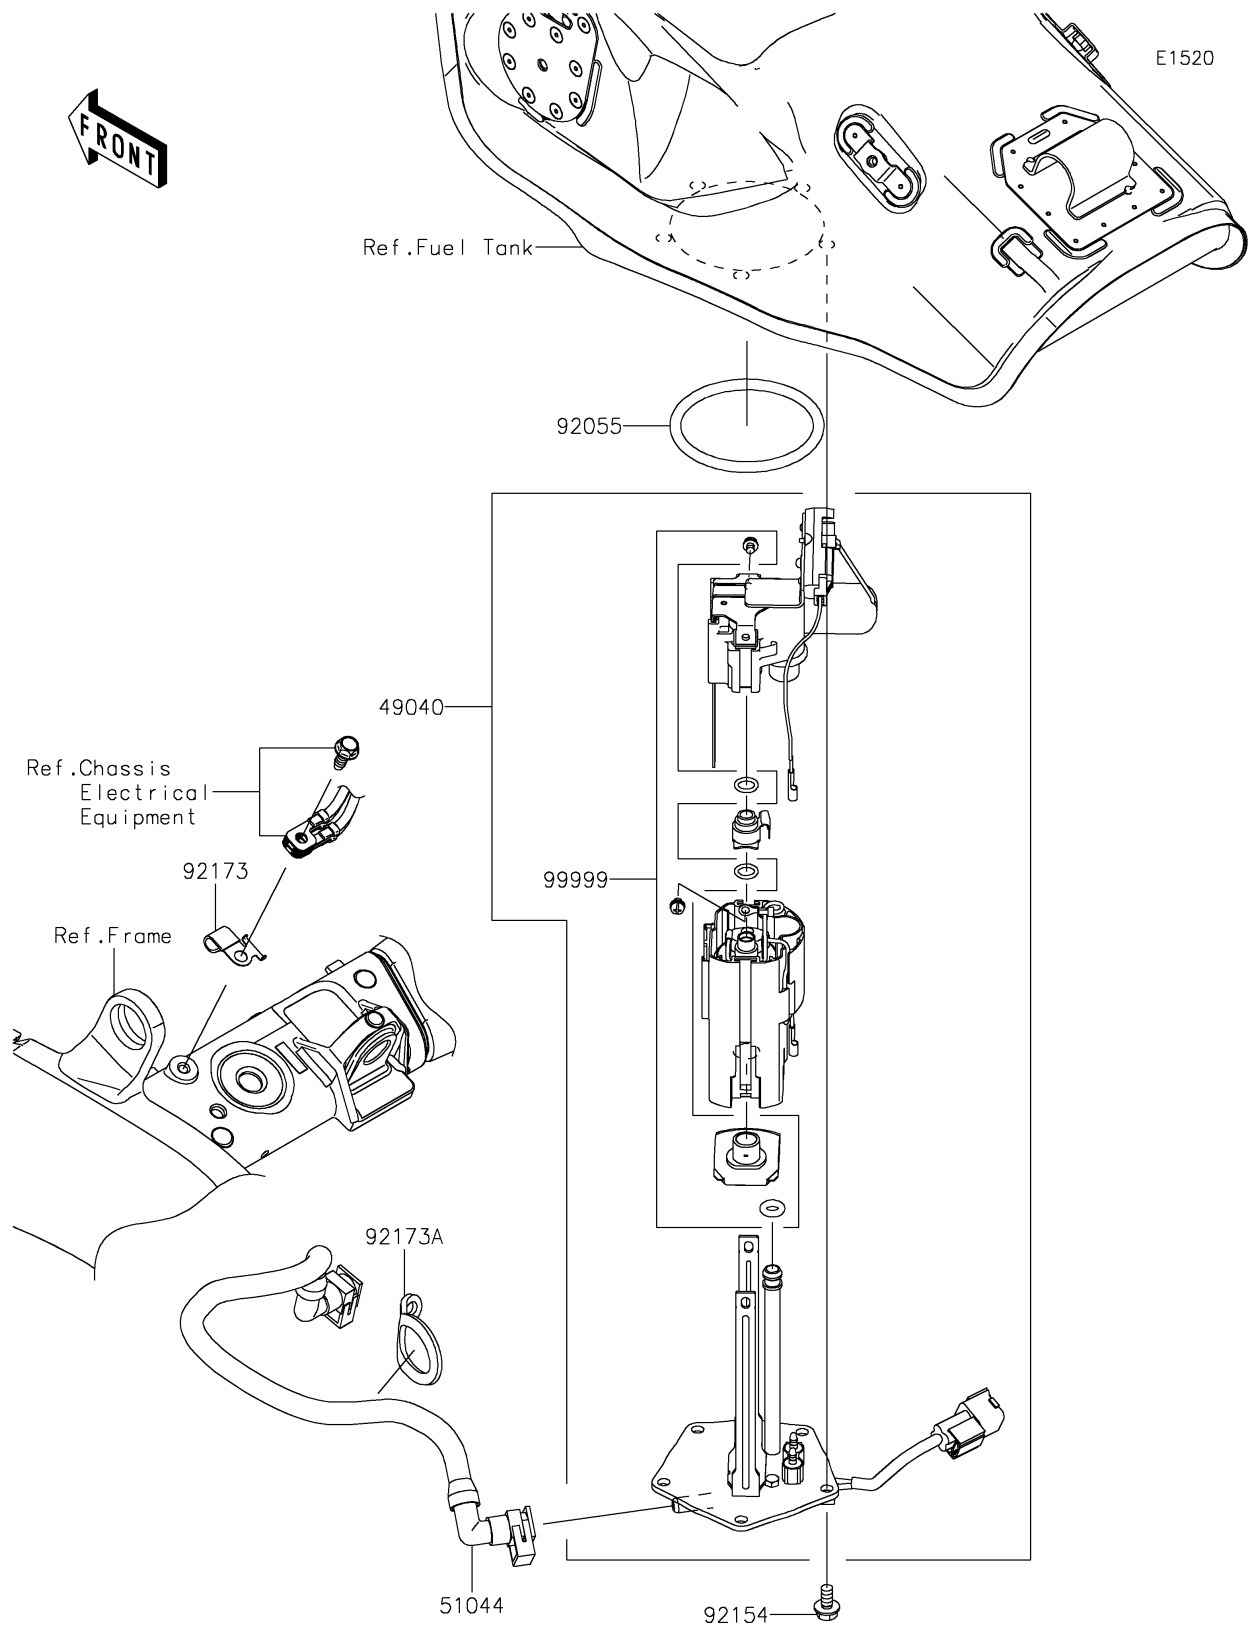

## PARTS DIAGRAM

### Fuel Pump

## PARTS LIST

### Fuel Pump

ITEM NAME	PART NUMBER	QUANTITY
PUMP-FUEL (Ref # 49040)	49040-0798	1
TUBE-ASSY,FUEL (Ref # 51044)	51044-0858	1
RING-O,70.6X5.7 (Ref # 92055)	92055-0210	1
BOLT,FLANGED,6X12 (Ref # 92154)	92154-1848	5
CLAMP (Ref # 92173)	92173-0831	1
CLAMP (Ref # 92173A)	92173-0832	1
KIT,FUEL FILTER (Ref # 99999)	99999-0521	1