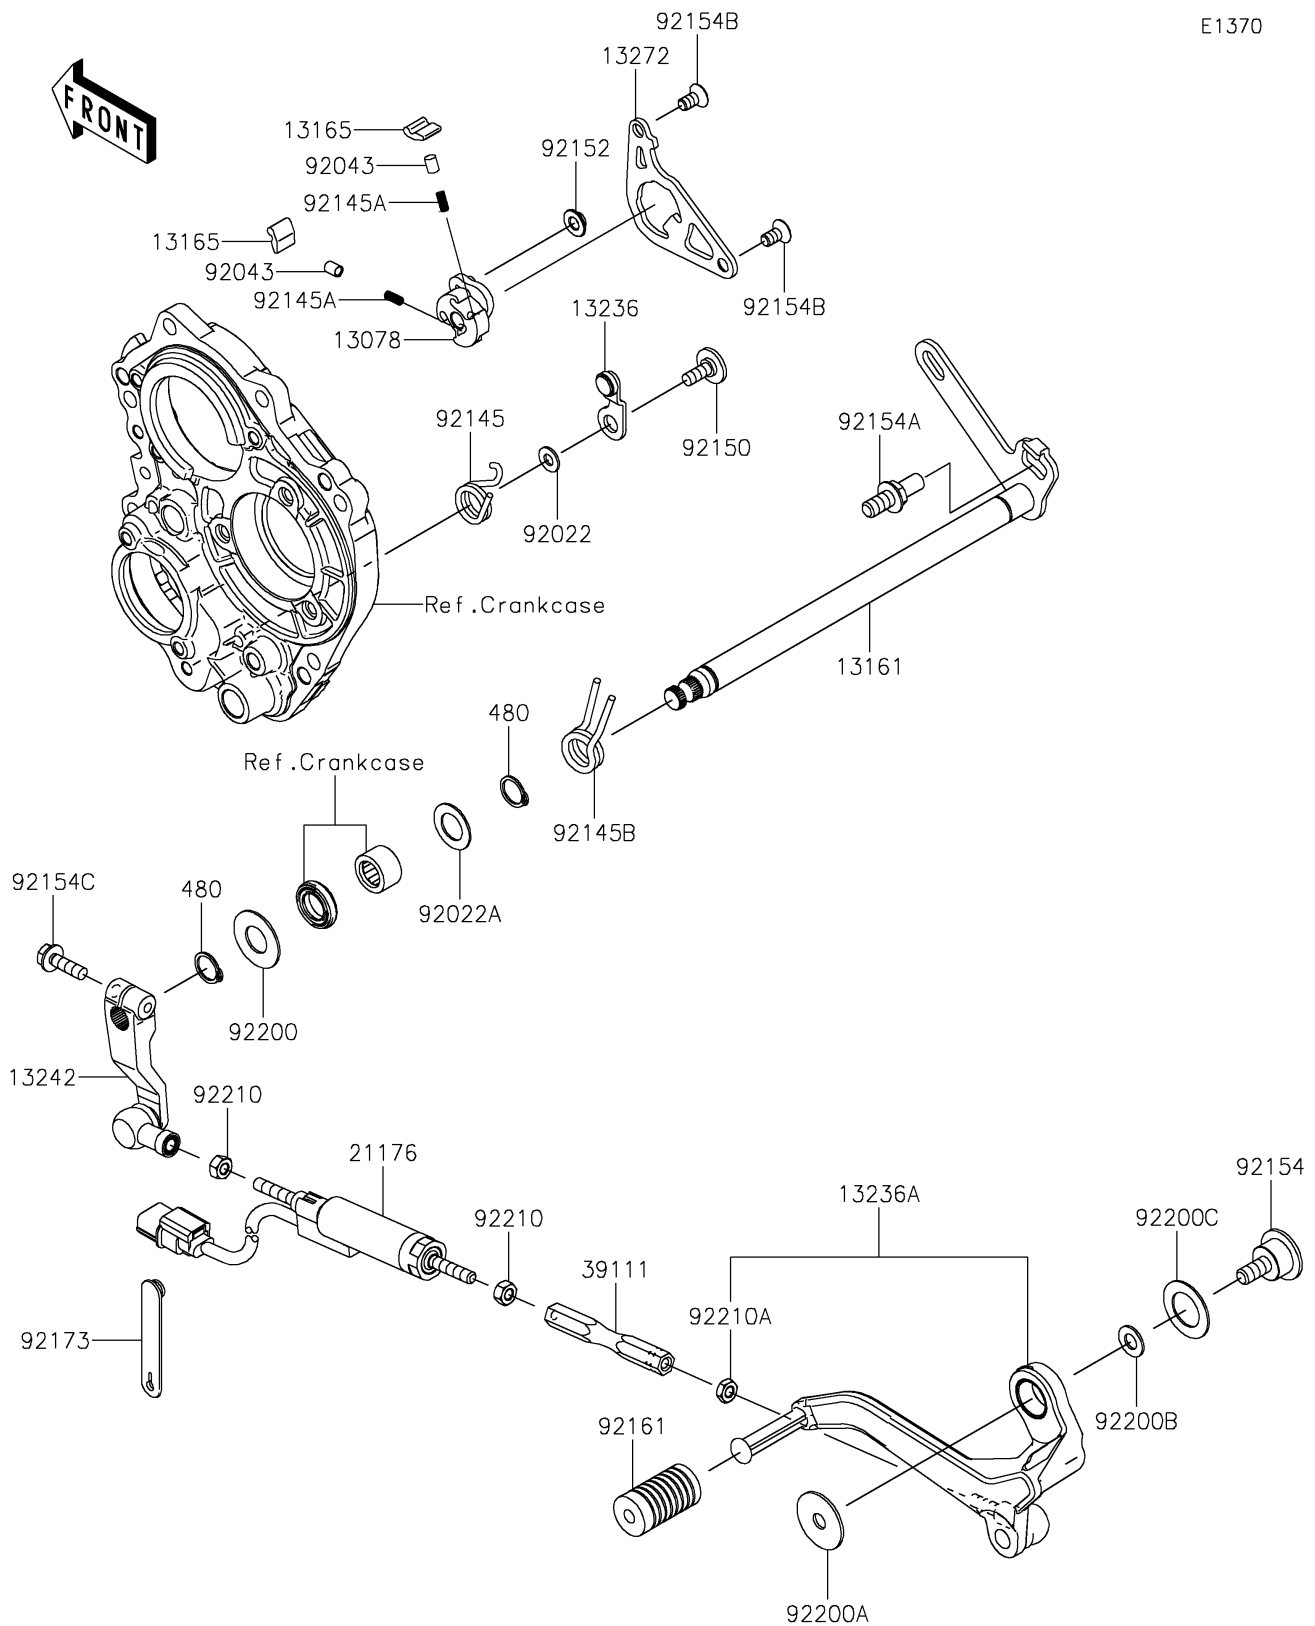

2026 NINJA® ZX™-10RR ABS

PARTS DIAGRAM

Gear Change Mechanism

E1370

2026 NINJA® ZX™-10RR ABS

PARTS LIST

Gear Change Mechanism

ITEM NAME	PART NUMBER	QUANTITY
RATCHET (Ref # 13078)	13078-0012	1
LEVER-COMP-CHANGE SHAFT (Ref # 13161)	13161-0078	1
PAWL (Ref # 13165)	13165-0018	2
LEVER-COMP,POSITION (Ref # 13236)	13236-0192	1
LEVER-COMP,CHANGE PEDAL (Ref # 13236A)	13236-0843	1
LEVER-ASSY-CHANGE (Ref # 13242)	13242-0241	1
PLATE (Ref # 13272)	13272-2171	1
SENSOR,QUICK SHIFTER (Ref # 21176)	21176-0850	1
ROD-TIE (Ref # 39111)	39111-0338	1
WASHER,6X12.8X1.2 (Ref # 92022)	92022-1827	1
WASHER,14.3X24X1 (Ref # 92022A)	92022-272	1
PIN,PLUNGER (Ref # 92043)	92043-1676	2
SPRING (Ref # 92145)	92145-0849	1
SPRING (Ref # 92145A)	92145-1490	2
SPRING (Ref # 92145B)	92145-1734	1
BOLT,SOCKET,6X16 (Ref # 92150)	92150-1673	1
COLLAR (Ref # 92152)	92152-1414	1
BOLT (Ref # 92154)	92154-1884	1
BOLT,RETURN SPRING (Ref # 92154A)	92154-1885	1
BOLT,TORX,6X8.7 (Ref # 92154B)	92154-1886	2
BOLT,FLANGED,6X20 (Ref # 92154C)	92154-2090	1
DAMPER (Ref # 92161)	92161-2401	1
CLAMP (Ref # 92173)	92173-2199	1
WASHER (Ref # 92200)	92200-0265	1
WASHER,8.2X30X1.5 (Ref # 92200A)	92200-0810	1
WASHER,8.2X18X1.2 (Ref # 92200B)	92200-0811	1
WASHER,18.3X30X1 (Ref # 92200C)	92200-0812	1
NUT,6MM (Ref # 92210)	92210-1100	2
NUT,LEFT HANDED,6MM (Ref # 92210A)	92210-1101	1

2026 NINJA® ZX™-10RR ABS

PARTS LIST

Gear Change Mechanism

ITEM NAME	PART NUMBER	QUANTITY
CIRCLIP-TYPE-C,14MM (Ref # 480)	480J1400	2