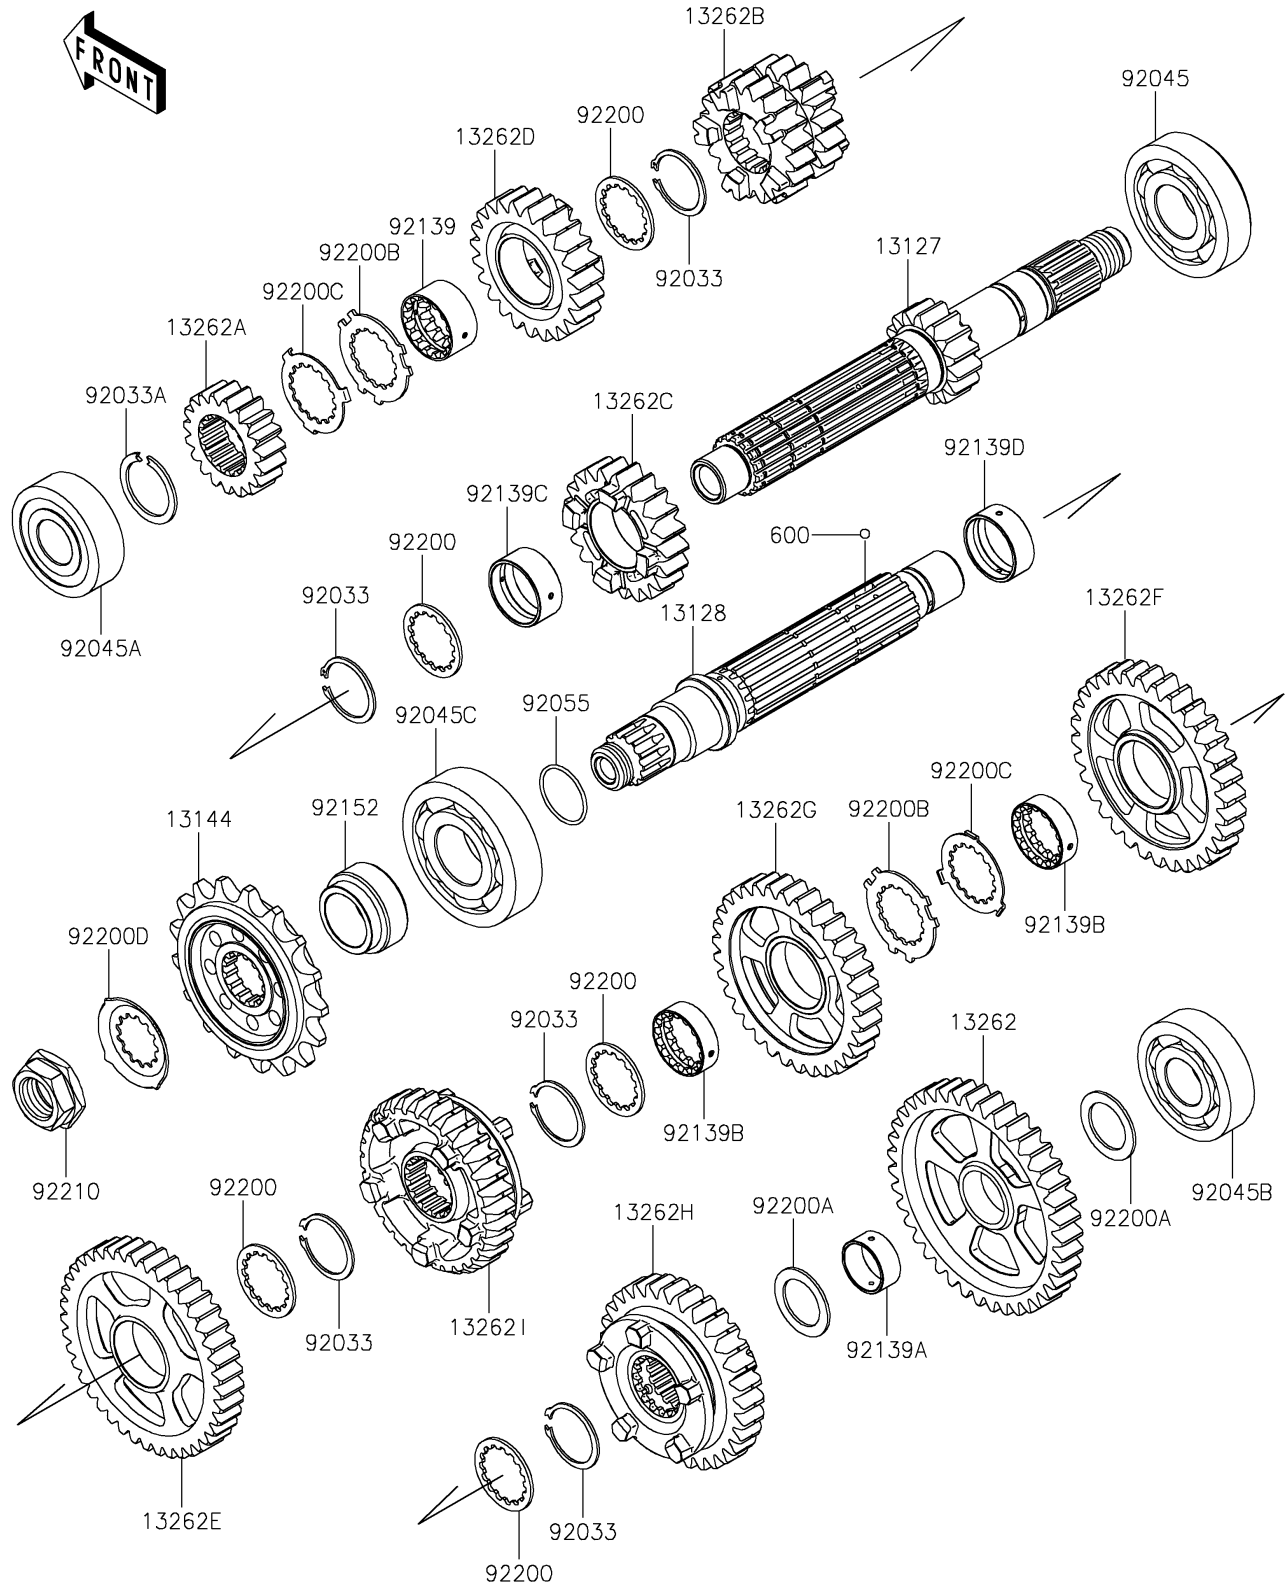

2026 NINJA® ZX™-10RR ABS

PARTS DIAGRAM

Transmission

E1361

2026 NINJA® ZX™-10RR ABS

PARTS LIST

Transmission

ITEM NAME	PART NUMBER	QUANTITY
SHAFT-TRANSMISSION INPUT,15T (Ref # 13127)	13127-0671	1
SHAFT-TRANSMISSION OUTPUT (Ref # 13128)	13128-0670	1
SPROCKET-OUTPUT,17T,#525 (Ref # 13144)	13144-0004	1
GEAR,OUTPUT LOW,39T (Ref # 13262)	13262-1207	1
GEAR,INPUT 2ND,19T (Ref # 13262A)	13262-1529	1
GEAR,INPUT 3RD&4TH,17T&20T (Ref # 13262B)	13262-1530	1
GEAR,INPUT 5TH,21T (Ref # 13262C)	13262-1531	1
GEAR,INPUT 6TH,23T (Ref # 13262D)	13262-1532	1
GEAR,OUTPUT 2ND,41T (Ref # 13262E)	13262-1533	1
GEAR,OUTPUT 3RD,32T (Ref # 13262F)	13262-1534	1
GEAR,OUTPUT 4TH,33T (Ref # 13262G)	13262-1535	1
GEAR,OUTPUT 5TH,31T (Ref # 13262H)	13262-1536	1
GEAR,OUTPUT 6TH,30T (Ref # 13262I)	13262-1537	1
RING-SNAP,25.9X30.6X1.2 (Ref # 92033)	92033-1037	5
RING-SNAP,T=1.5 (Ref # 92033A)	92033-1249	1
BEARING-BALL,830045-5SH2 (Ref # 92045)	92045-0047	1
BEARING-BALL,DG2152RDDSH2 (Ref # 92045A)	92045-0048	1
BEARING-BALL,63/22LU (Ref # 92045B)	92045-0156	1
BEARING-BALL,63/28 (Ref # 92045C)	92045-1189	1
RING-O,21.5X1.5 (Ref # 92055)	92055-1293	1
BUSHING,GEAR,6TH IN (Ref # 92139)	92139-0036	1
BUSHING,GEAR,LOW OUT (Ref # 92139A)	92139-0038	1
BUSHING,25.0X31.0X9.4 (Ref # 92139B)	92139-0309	2
BUSHING,28.1X31.0X13.5 (Ref # 92139C)	92139-0324	1
BUSHING,28.1X31.0X11.5 (Ref # 92139D)	92139-0734	1
COLLAR (Ref # 92152)	92152-0885	1
WASHER,28.3X34.0X1.6 (Ref # 92200)	92200-0050	5
WASHER,22.1X32.0X1.4 (Ref # 92200A)	92200-0138	2
WASHER,25.8X40.5X1.5 (Ref # 92200B)	92200-1522	2

2026 NINJA[®] ZX[™]-10RR ABS

PARTS LIST

Transmission

ITEM NAME	PART NUMBER	QUANTITY
WASHER,25.2X37.0X1.0 (Ref # 92200C)	92200-1523	2
WASHER (Ref # 92200D)	92200-1720	1
NUT,20MM (Ref # 92210)	92210-0850	1
BALL-STEEL,5/32 (Ref # 600)	600A0500	3