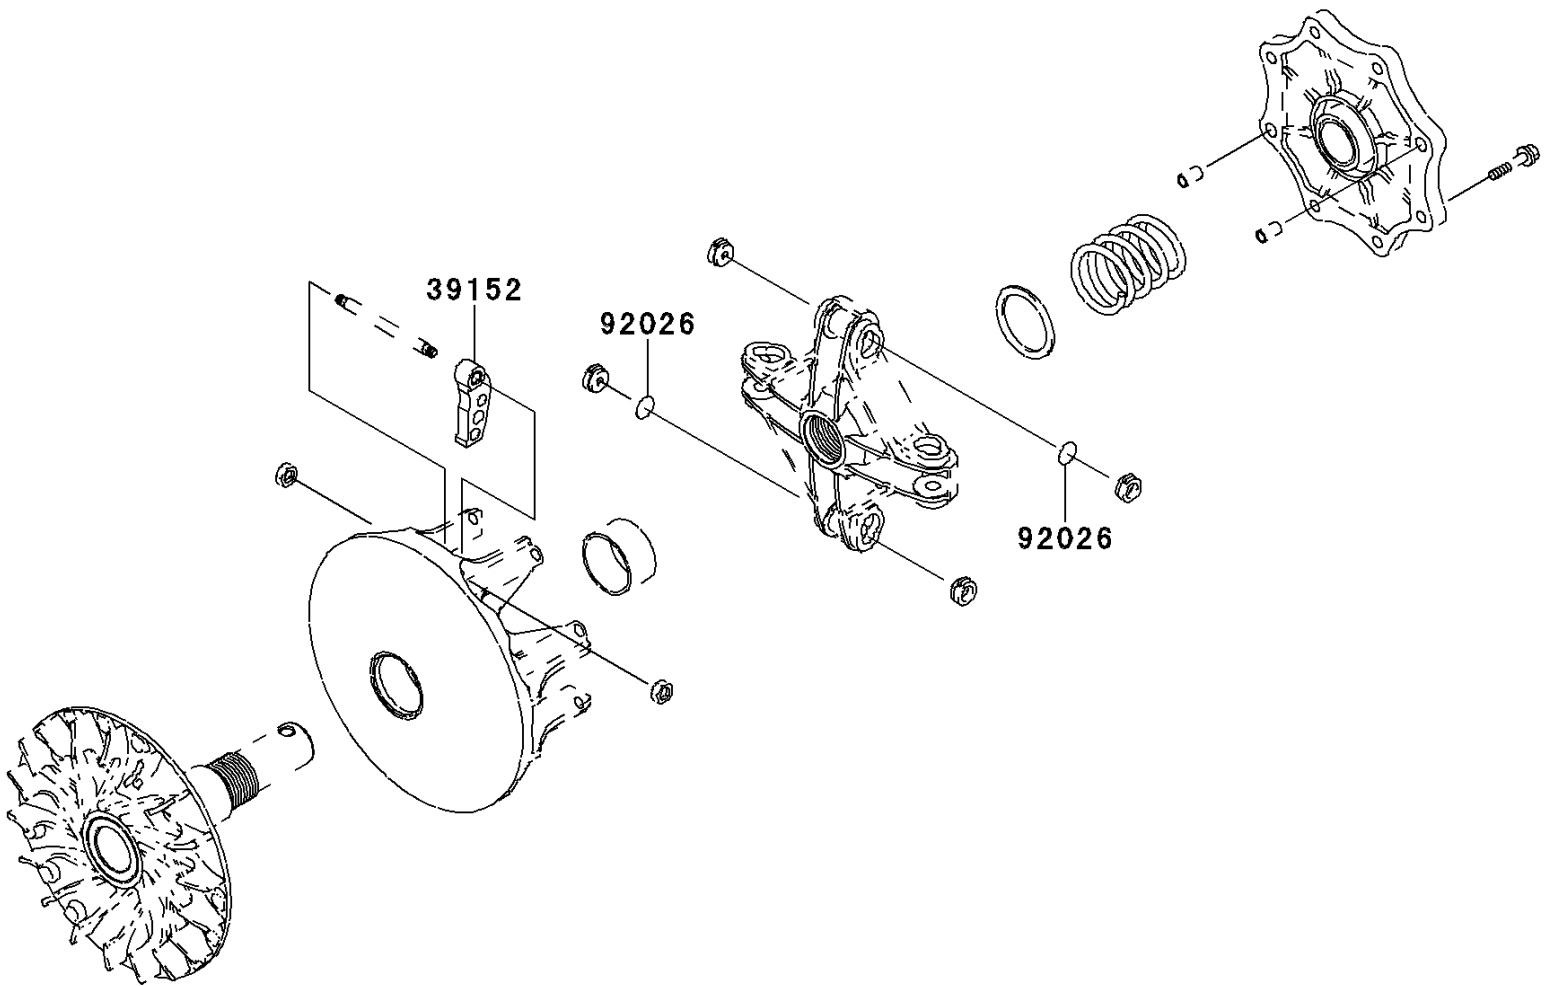

2008 KFX[®]700

PARTS DIAGRAM

Optional Parts

F2890

(Ref. Drive Converter)

2008 KFX[®]700

PARTS LIST

Optional Parts

ITEM NAME	PART NUMBER	QUANTITY
WEIGHT-RAMP,EC-H3 (Ref # 39152)	39152-0004	4
SPACER,T=0.1 (Ref # 92026)	92026-0038	2