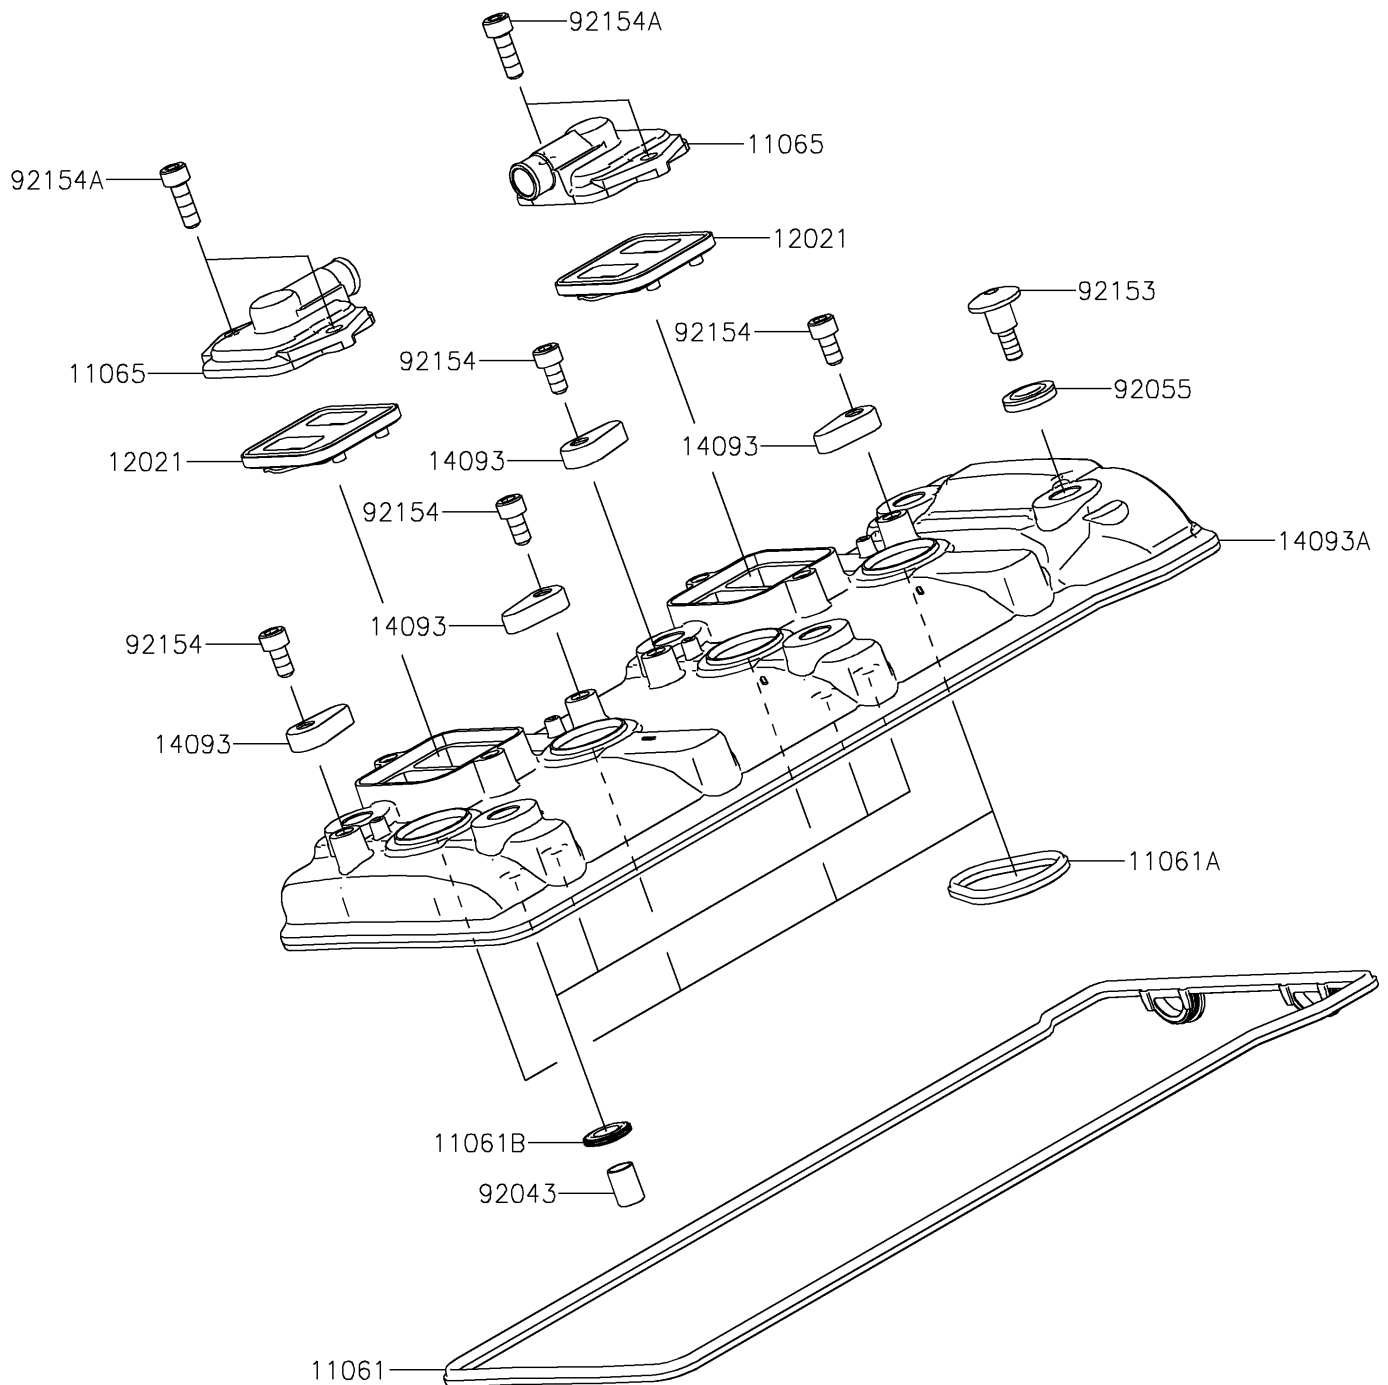

# 2026 NINJA® ZX™-10RR ABS

## PARTS DIAGRAM Cylinder Head Cover

E1112

## PARTS LIST

### Cylinder Head Cover

ITEM NAME	PART NUMBER	QUANTITY
GASKET,HEAD COVER (Ref # 11061)	11061-1290	1
GASKET,PLUG HOLE (Ref # 11061A)	11061-1291	4
GASKET (Ref # 11061B)	11061-1292	4
CAP (Ref # 11065)	11065-0360	2
VALVE-ASSY-REED (Ref # 12021)	12021-0021	2
COVER (Ref # 14093)	14093-0770	4
COVER,HEAD (Ref # 14093A)	14093-1092	1
PIN,DOWEL,10X14 (Ref # 92043)	92043-1037	4
RING-O (Ref # 92055)	92055-0785	6
BOLT,SOCKET,6X22.5 (Ref # 92153)	92153-1779	6
BOLT,SOCKET,6X12 (Ref # 92154)	92154-1820	4
BOLT,SOCKET,6X18 (Ref # 92154A)	92154-1832	4