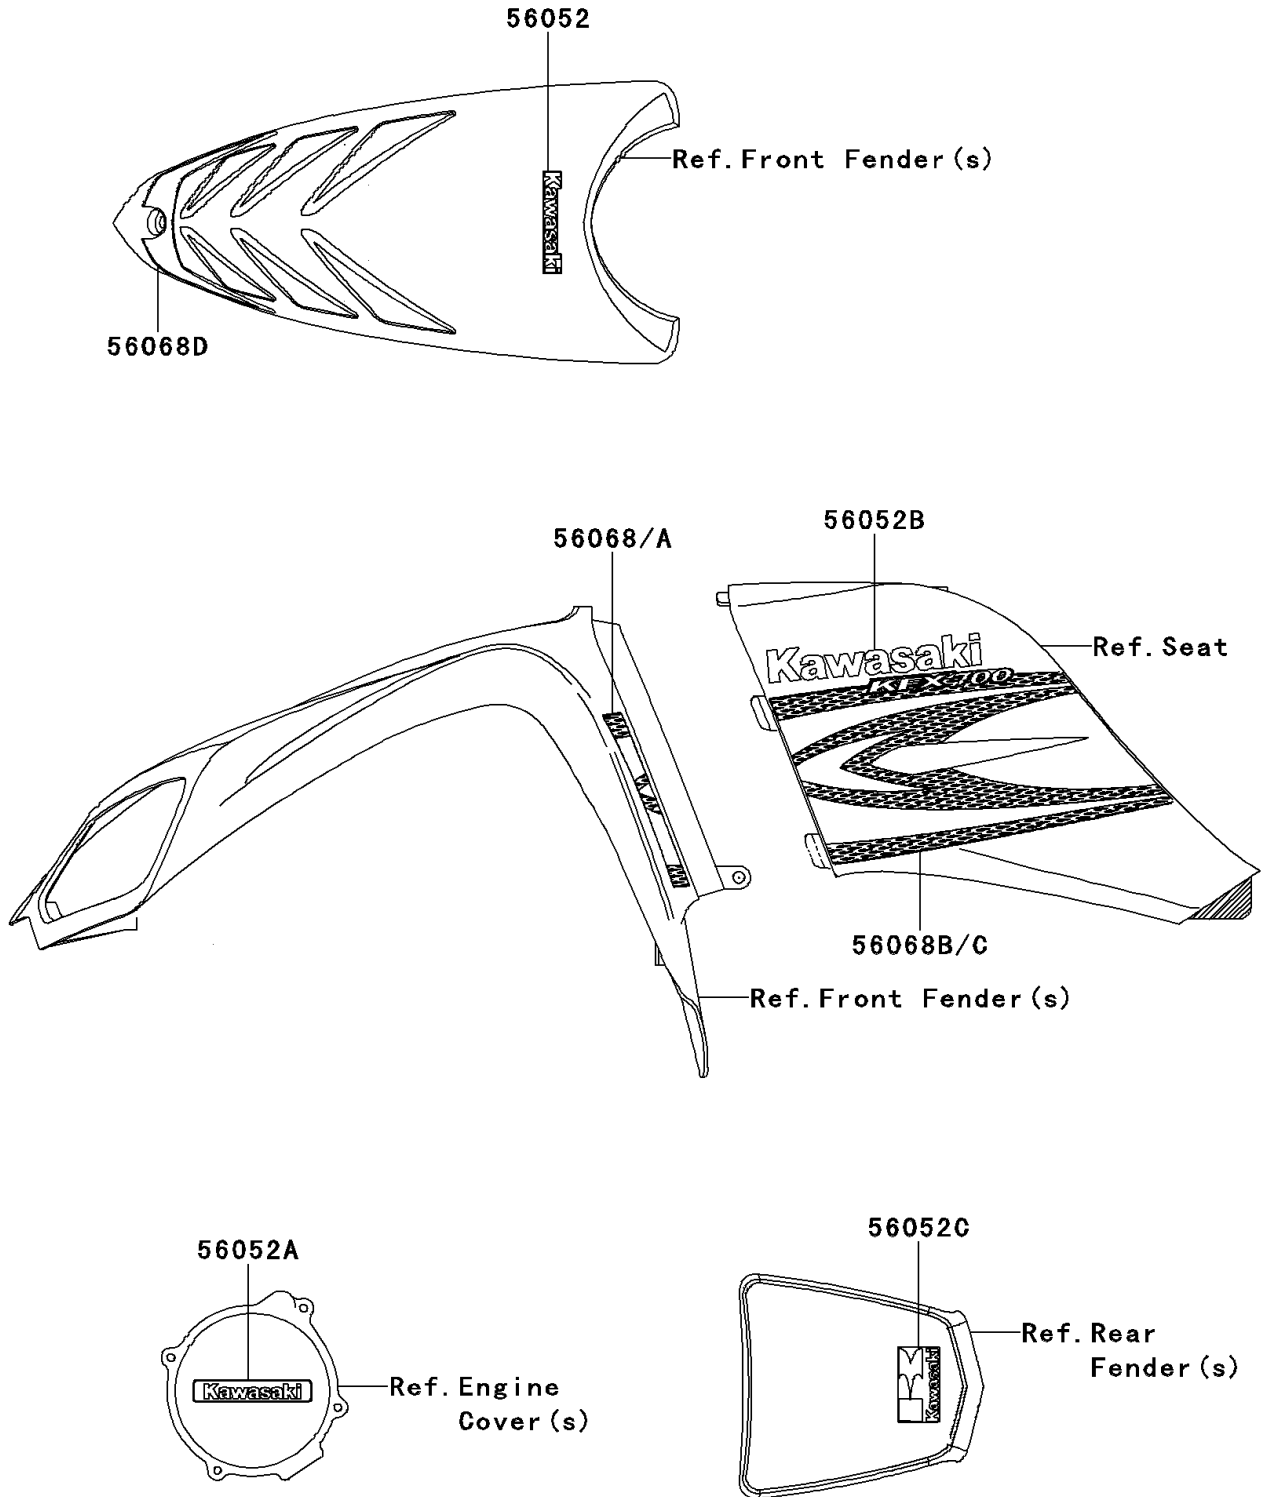

2008 KFX[®]700

PARTS DIAGRAM

Decals(White)(B8F)

F2861B

2008 KFX[®]700

PARTS LIST

Decals(White)(B8F)

Kawasaki

Let the Good Times Roll[®]

ITEM NAME

PART NUMBER

QUANTITY
