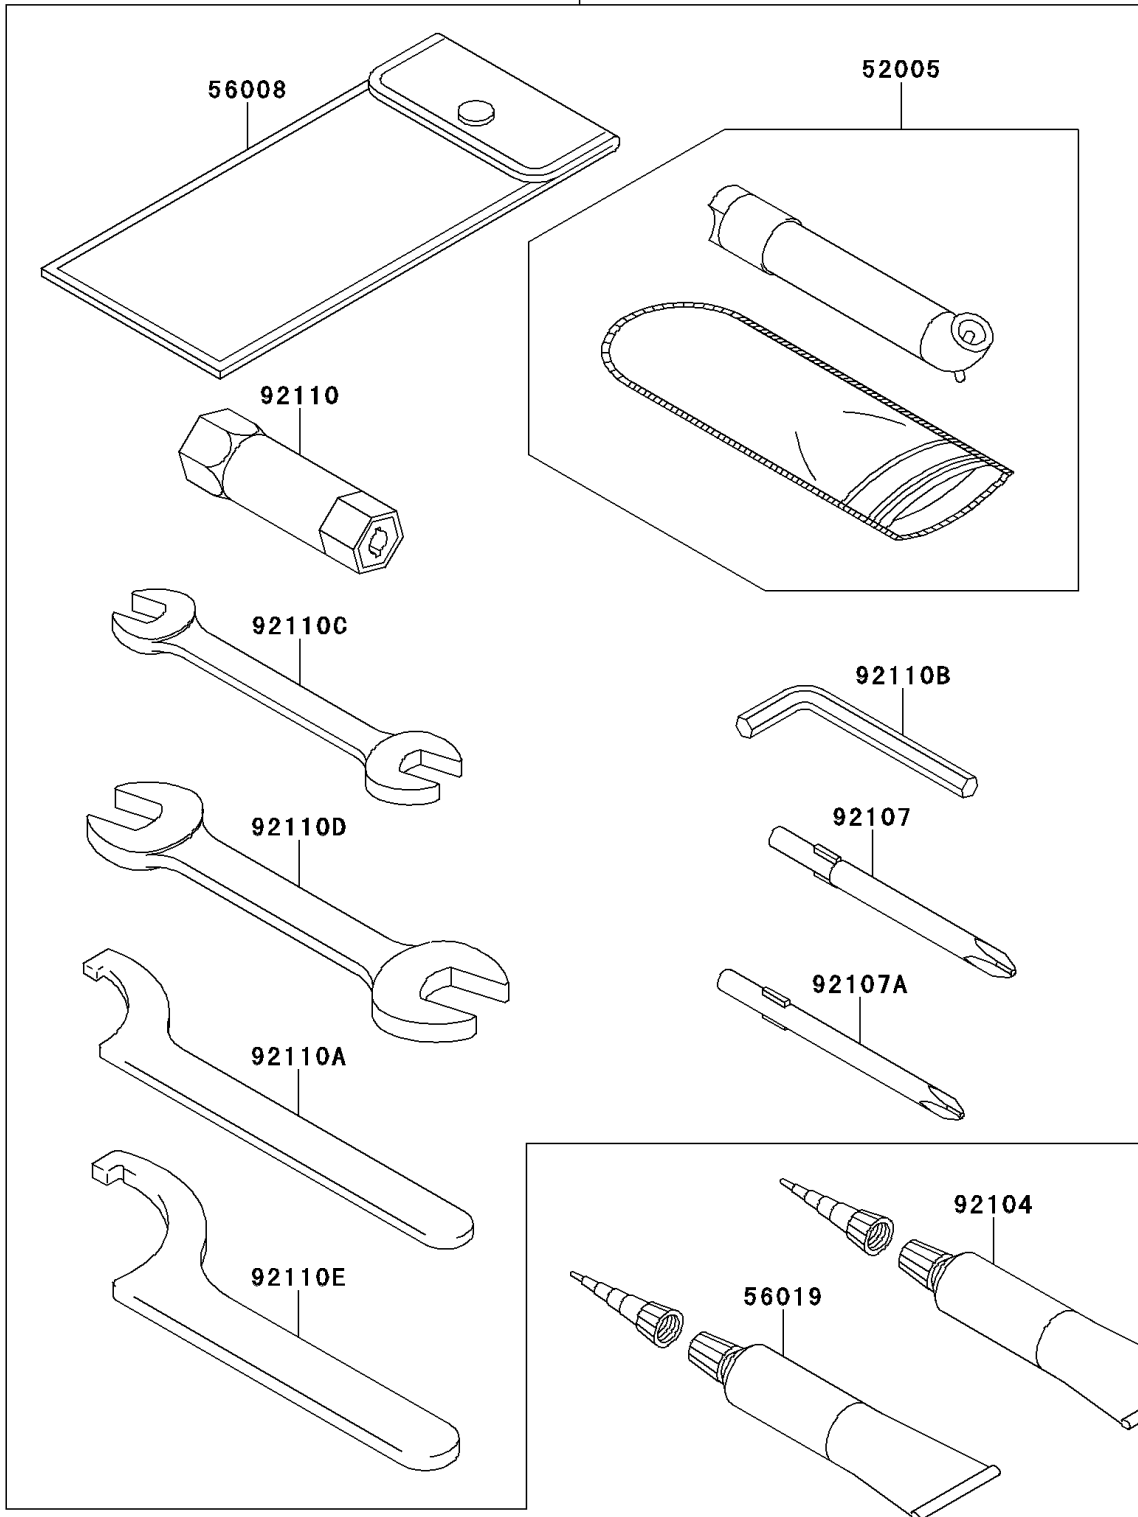

2008 KFX[®]700

PARTS DIAGRAM

Owner's Tools

56007

F2810

2008 KFX[®]700

PARTS LIST

Owner's Tools

Kawasaki

Let the Good Times Roll[®]

ITEM NAME

PART NUMBER

QUANTITY
