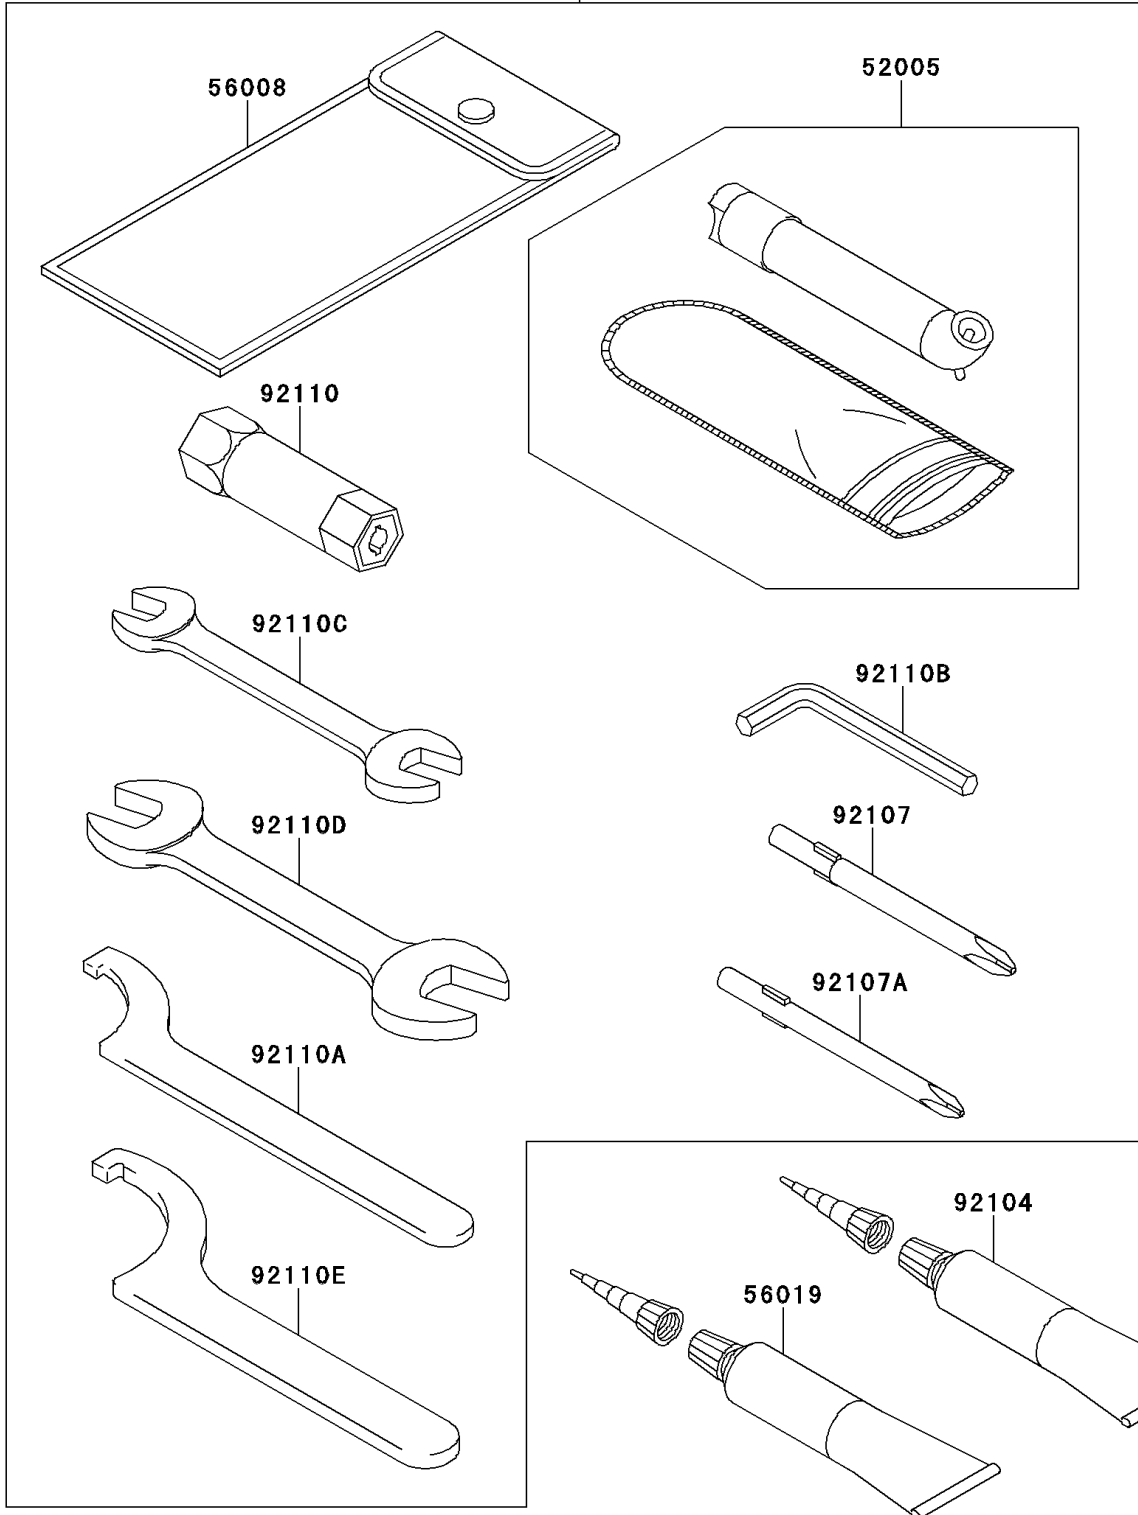

2007 KFX700

PARTS DIAGRAM

Owner's Tools

56007

F2810

2007 KFX700

PARTS LIST

Owner's Tools

Kawasaki

Let the Good Times Roll®

ITEM NAME

PART NUMBER

QUANTITY
