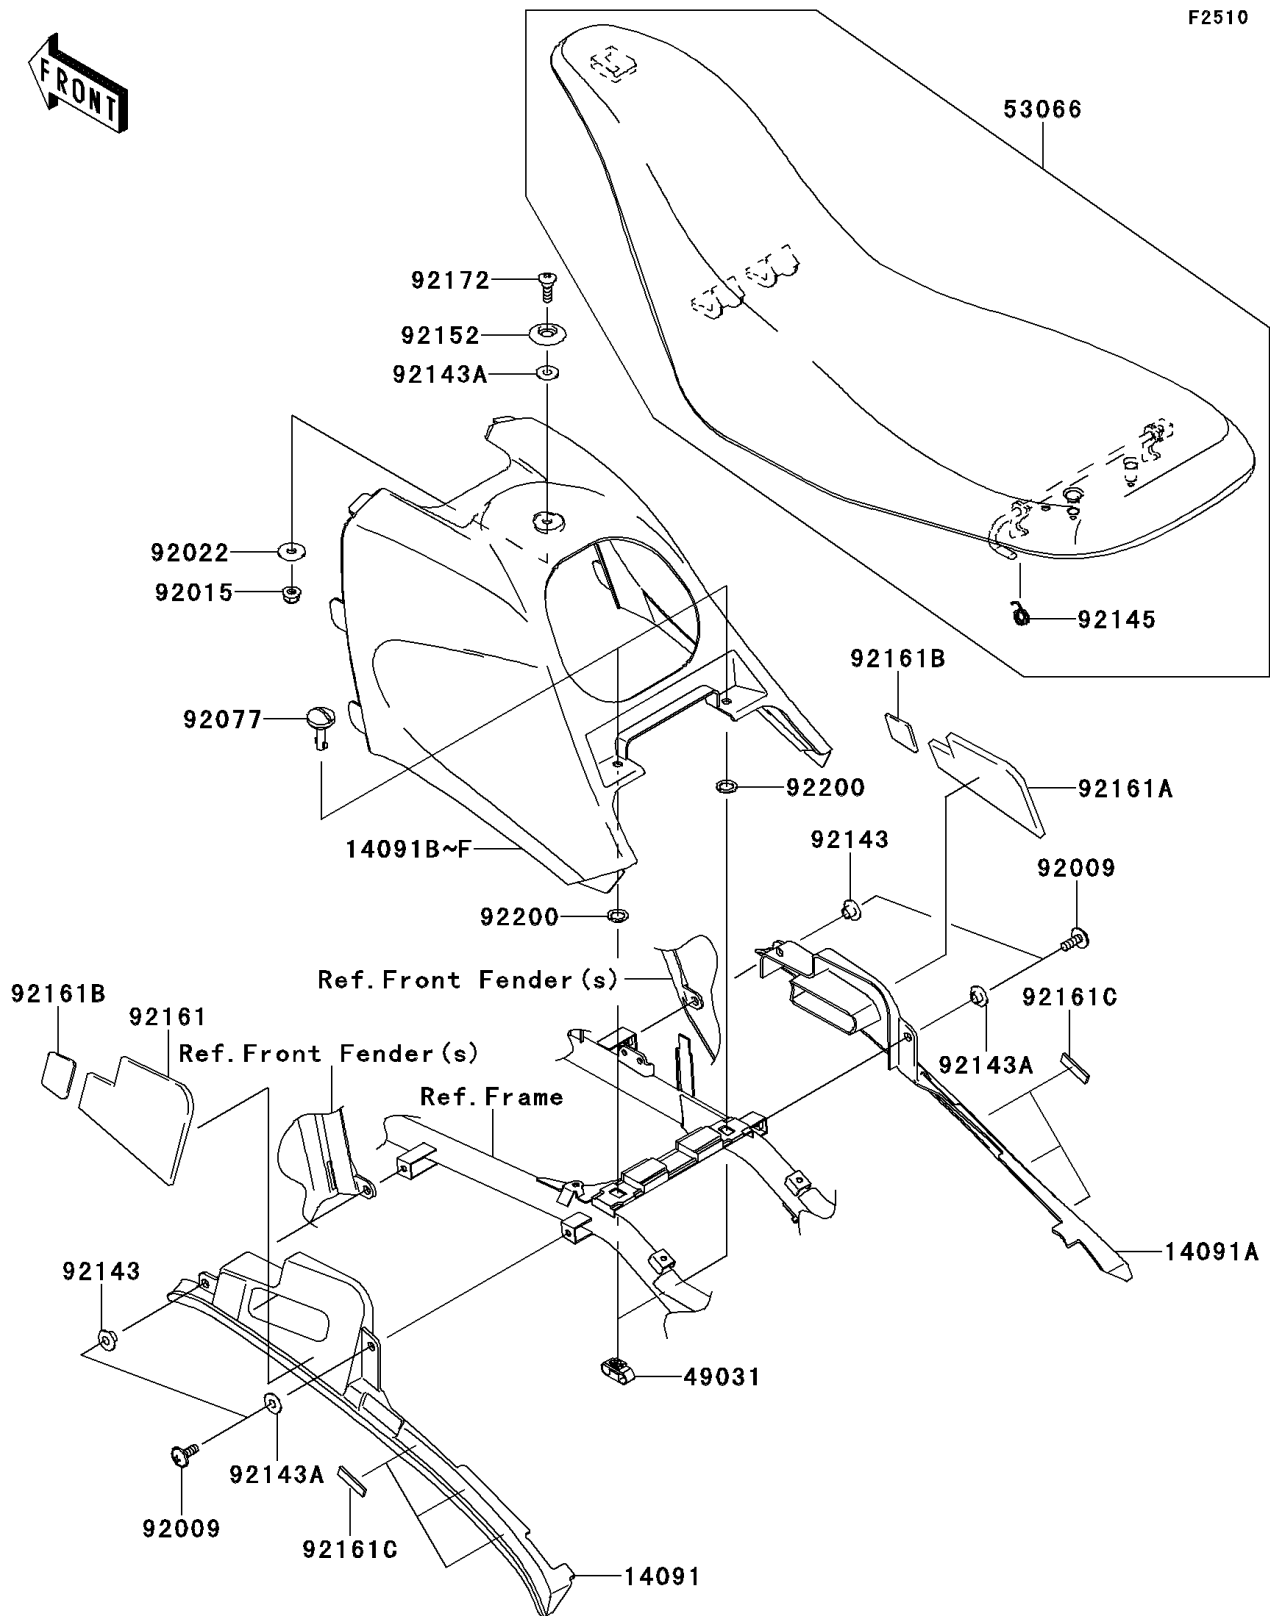

2008 KFX[®]700

PARTS DIAGRAM

Seat

2008 KFX[®]700

PARTS LIST

Seat

ITEM NAME	PART NUMBER	QUANTITY
COVER,SIDE,LH,F.BLACK (Ref # 14091)	14091-0089-6Z	1
COVER,SIDE,RH,F.BLACK (Ref # 14091A)	14091-0090-6Z	1
COVER,AIR CLEANER,BASE WHITE (Ref # 14091C)	14091-0205-16K	1
LATCH (Ref # 49031)	49031-1060	2
SEAT-ASSY,BLACK (Ref # 53066)	53066-0003-MA	1
SCREW,6X16 (Ref # 92009)	92009-1621	4
NUT,LOCK,FLANGED,6MM (Ref # 92015)	92015-1603	1
WASHER,6.5X20X1.6 (Ref # 92022)	92022-125	1
KNOB (Ref # 92077)	92077-1129	2
COLLAR (Ref # 92143)	92143-1057	2
COLLAR (Ref # 92143A)	92143-1087	3
SPRING,SEAT LATCH (Ref # 92145)	92145-0022	1
COLLAR (Ref # 92152)	92152-1346	1
DAMPER,SIDE COVER,LH (Ref # 92161)	92161-0059	1
DAMPER,SIDE COVER,RH (Ref # 92161A)	92161-0060	1
DAMPER (Ref # 92161B)	92161-0061	2
DAMPER (Ref # 92161C)	92161-0090	6
SCREW,6X19.5 (Ref # 92172)	92172-0062	1
WASHER (Ref # 92200)	92200-1578	2