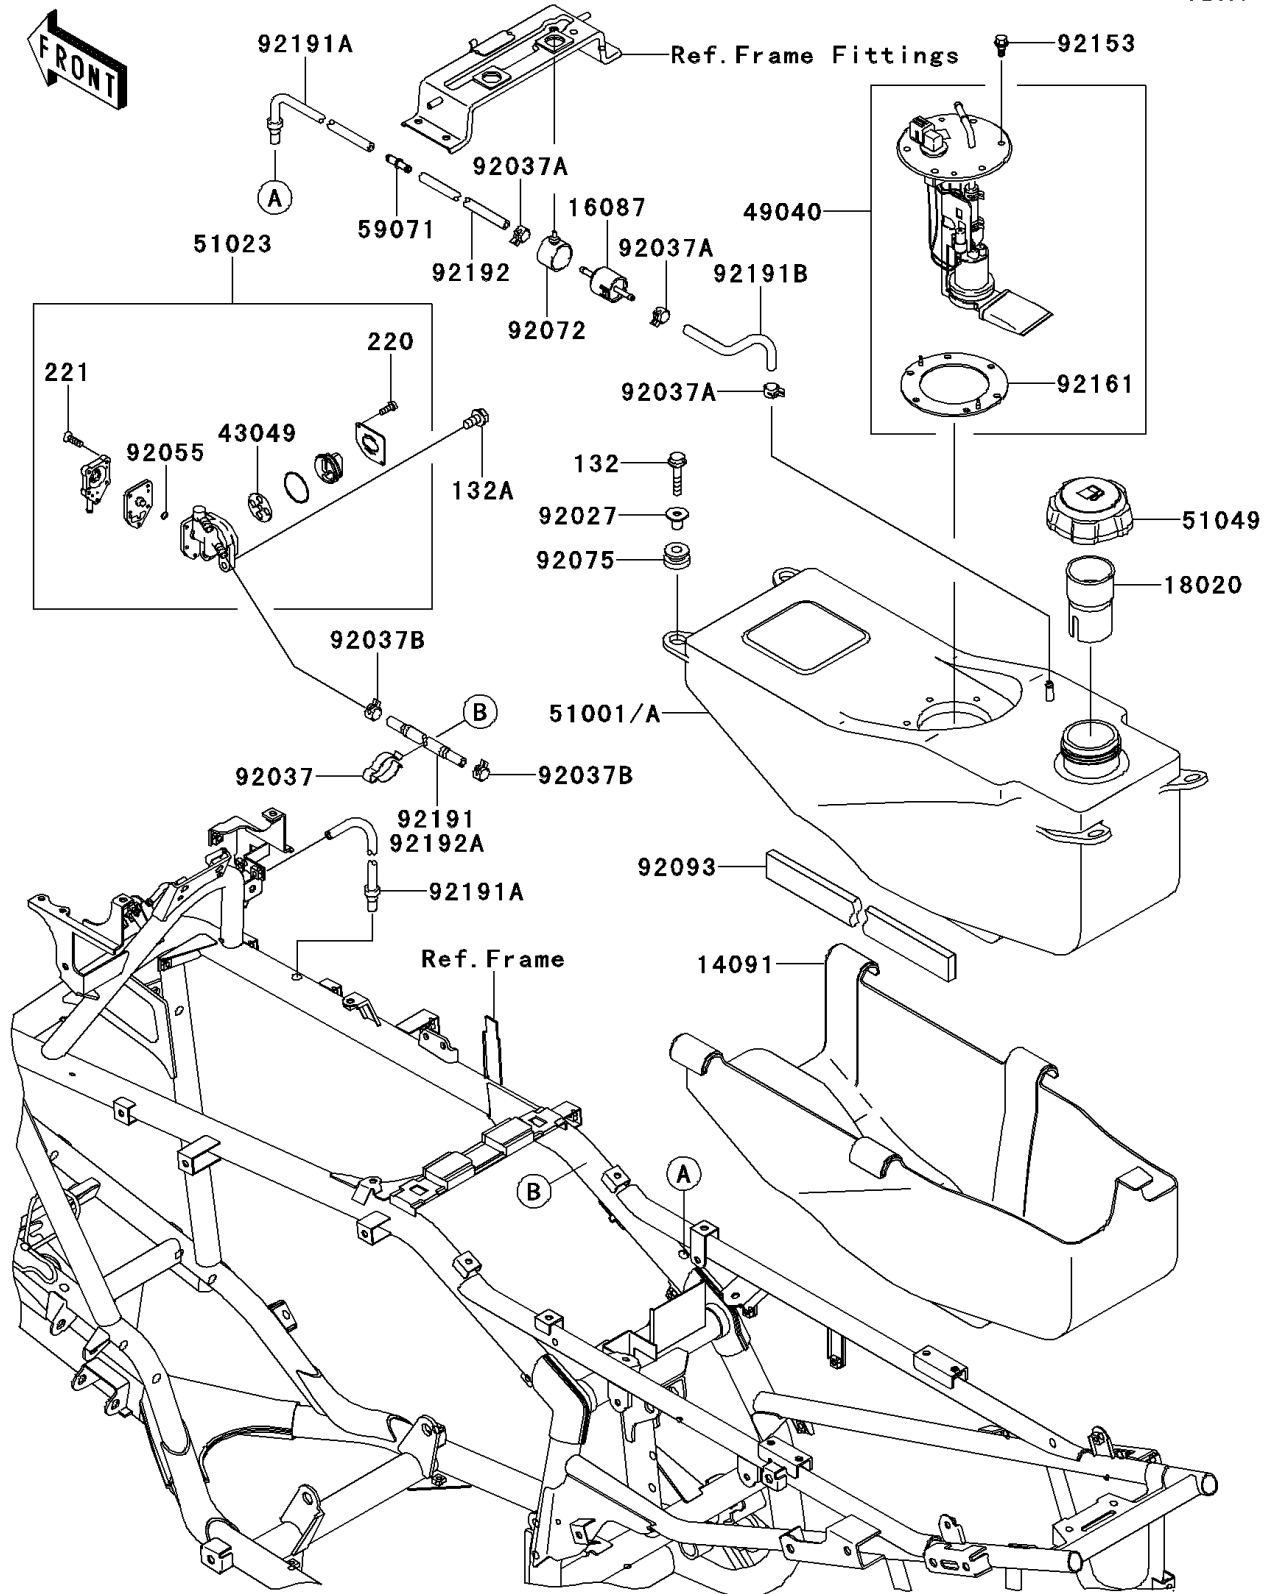

2008 KFX[®]700

PARTS DIAGRAM

Fuel Tank

F2410

2008 KFX[®]700

PARTS LIST

Fuel Tank

Kawasaki

Let the Good Times Roll[®]

ITEM NAME

PART NUMBER

QUANTITY
