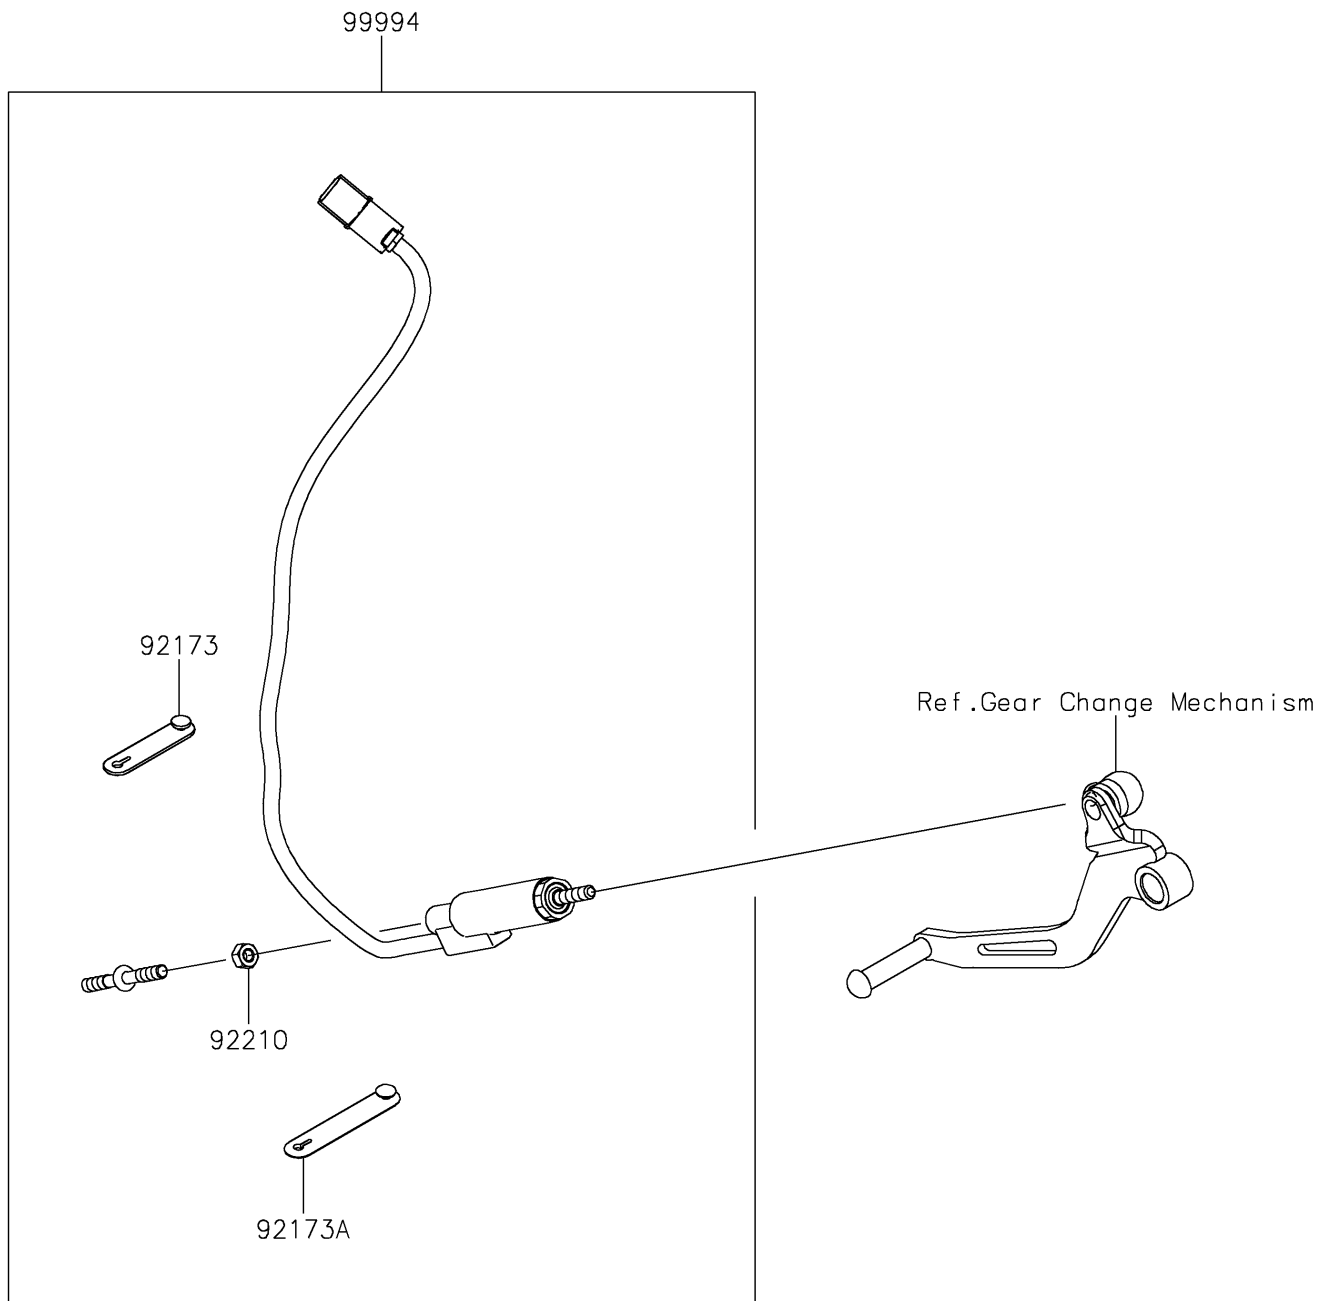

2026 Z650 S ABS

PARTS DIAGRAM

Accessory(Quick Shifter)

F2910K

2026 Z650 S ABS

PARTS LIST

Accessory(Quick Shifter)

ITEM NAME	PART NUMBER	QUANTITY
CLAMP (Ref # 92173)	92173-2198	1
CLAMP (Ref # 92173A)	92173-2199	1
NUT,6MM (Ref # 92210)	92210-1100	1
QUICK SHIFTER (Ref # 99994)	99994-2354	1