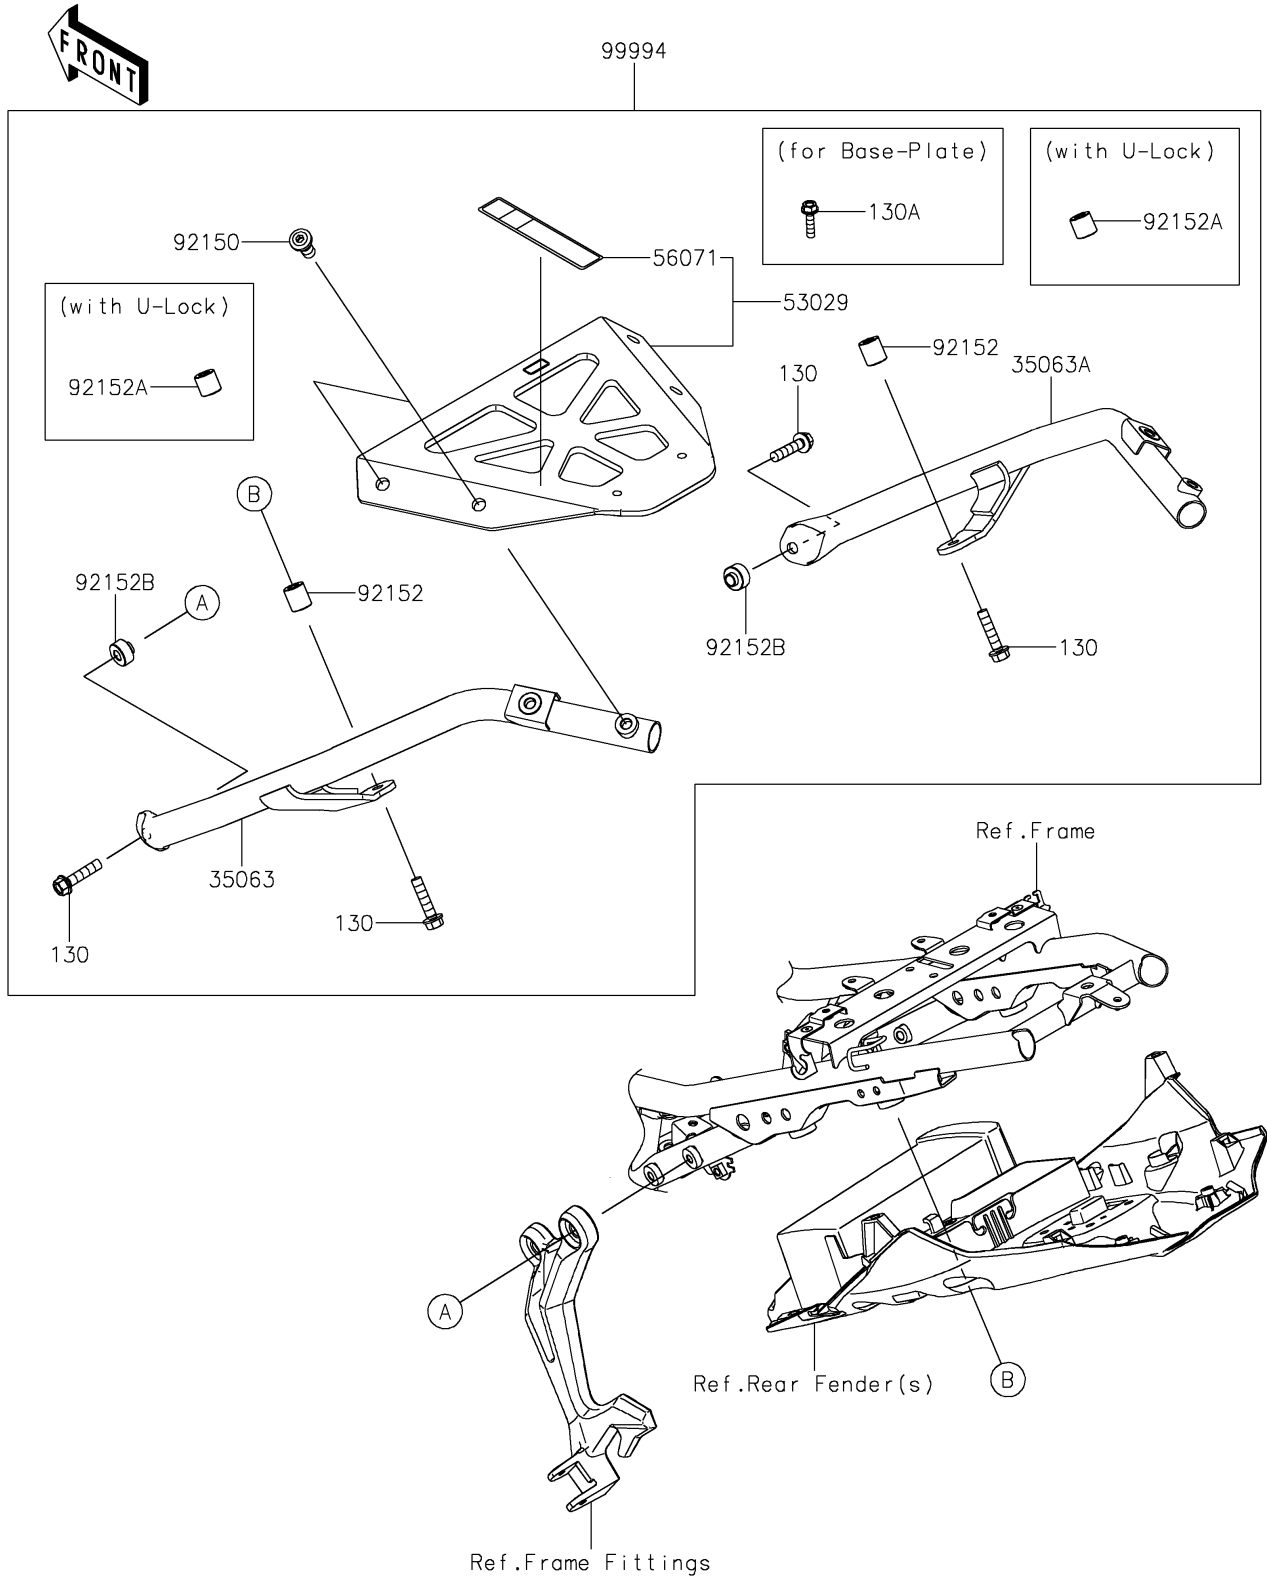

2026 Z650 S ABS

PARTS DIAGRAM

Accessory(Topcase Bracket)

F2910H

2026 Z650 S ABS

PARTS LIST

Accessory(Topcase Bracket)

ITEM NAME

PART NUMBER

QUANTITY
