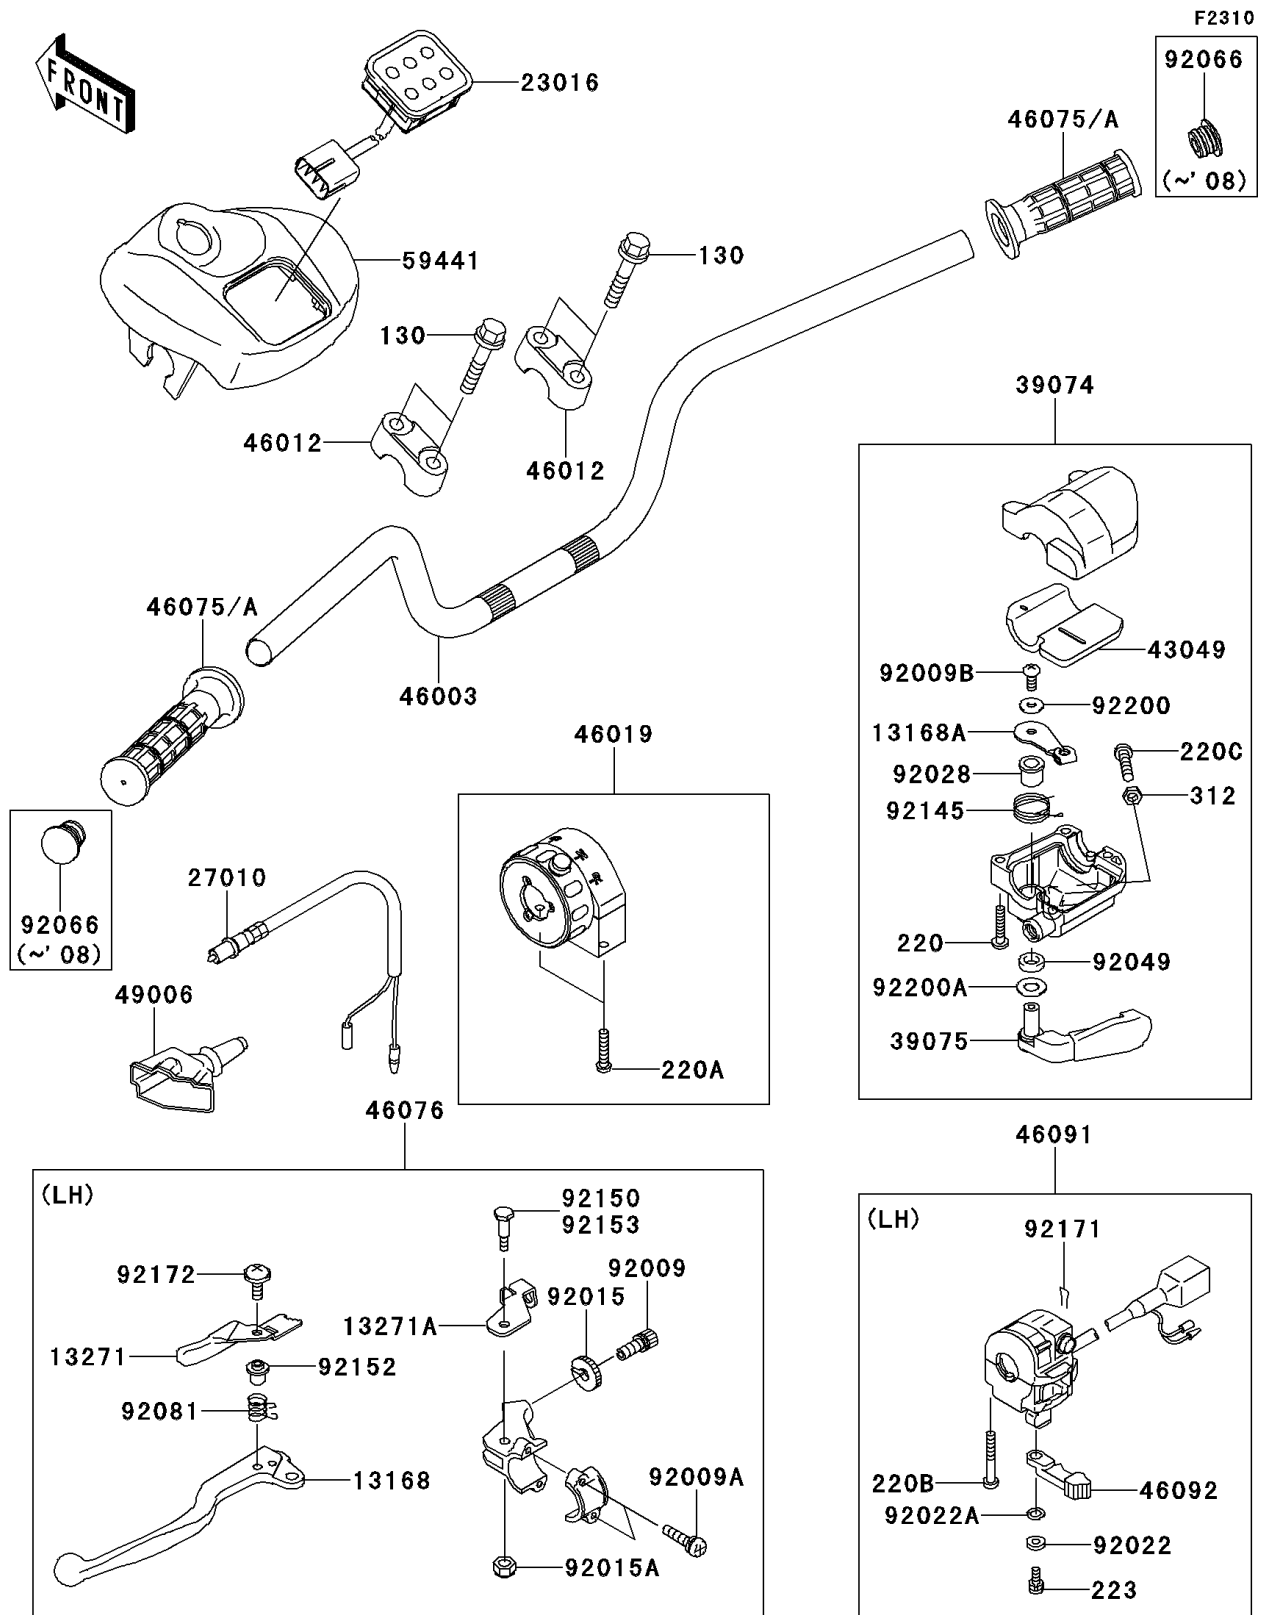

2007 KFX700

PARTS DIAGRAM

Handlebar

2007 KFX700

PARTS LIST

Handlebar

Kawasaki

Let the Good Times Roll®

ITEM NAME

PART NUMBER

QUANTITY
