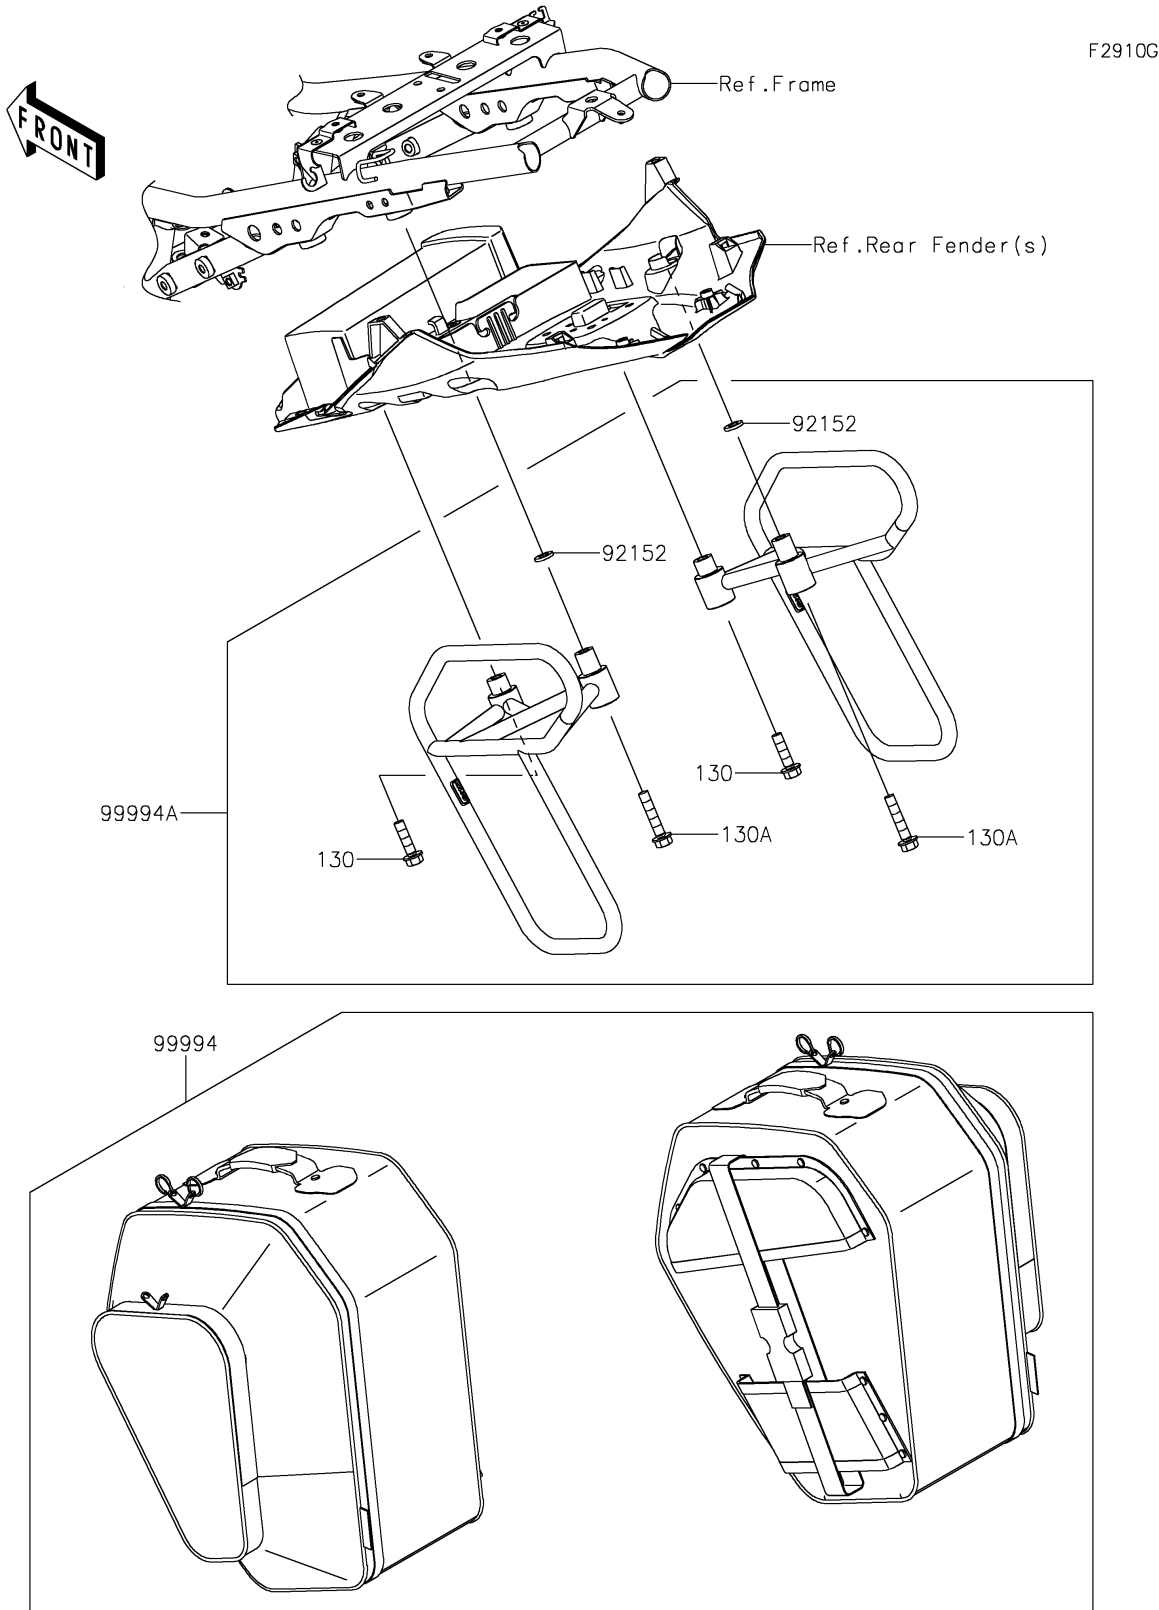

2026 Z650 S ABS

PARTS DIAGRAM

Accessory(Pannier)

2026 Z650 S ABS

PARTS LIST

Accessory(Pannier)

ITEM NAME	PART NUMBER	QUANTITY
COLLAR,8.5X16X2.3 (Ref # 92152)	92152-2320	2
KIT-ACC,PANNIER(SOFT-LUGGAGE) (Ref # 99994)	99994-0801	1
KIT-ACCESSORY,PANNIER BRACKET (Ref # 99994A)	99994-0802	1
BOLT-FLANGED,8X30 (Ref # 130)	130BA0830	2
BOLT-FLANGED,8X40 (Ref # 130A)	130BA0840	2