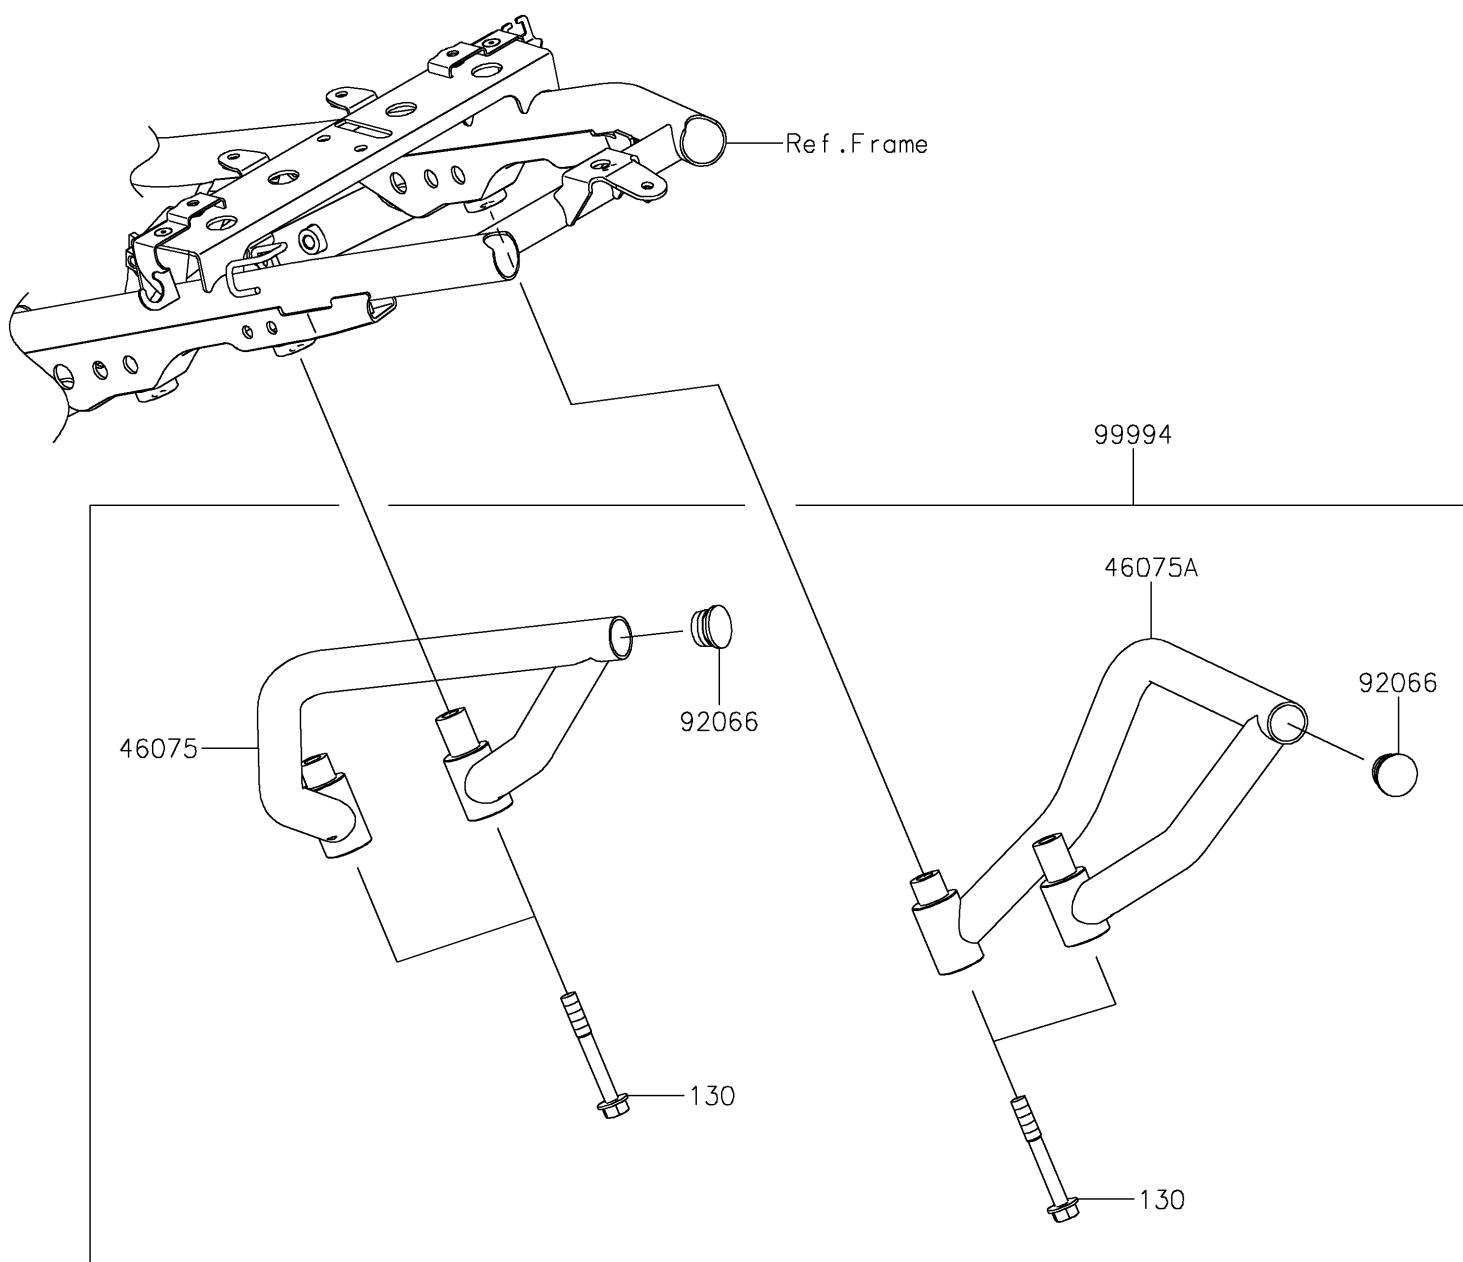

2026 Z650 S ABS

PARTS DIAGRAM

Accessory(Grab Bar)

F2910E

2026 Z650 S ABS

PARTS LIST

Accessory(Grab Bar)

ITEM NAME

PART NUMBER

QUANTITY
