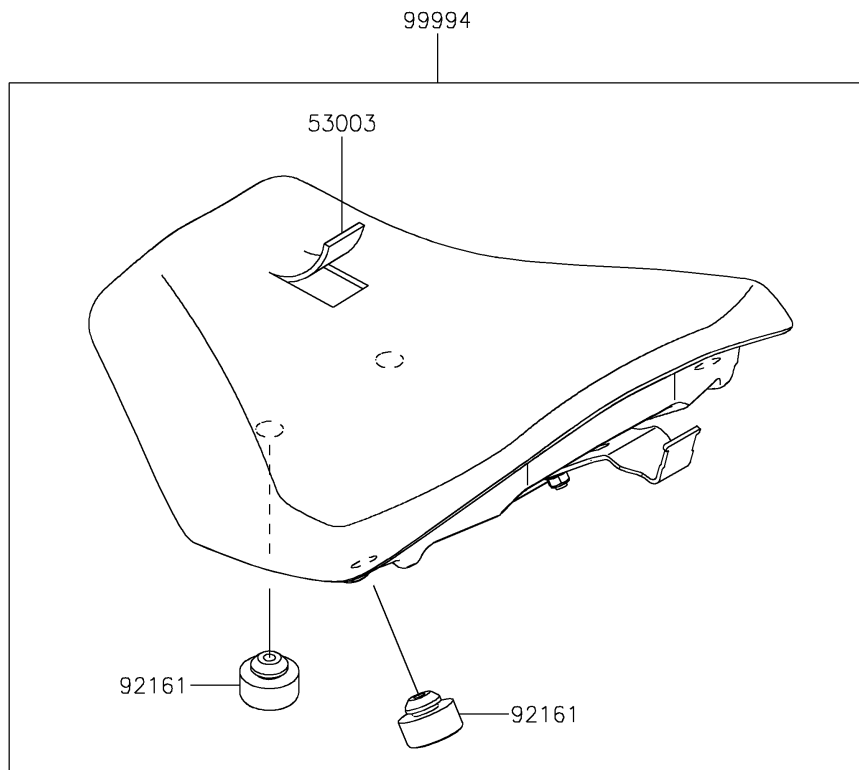

2026 Z650 S ABS

PARTS DIAGRAM

Accessory(Seat)

F2910D

2026 Z650 S ABS

PARTS LIST

Accessory(Seat)

ITEM NAME	PART NUMBER	QUANTITY
LEATHER,BLACK (Ref # 53003)	53003-0770-MA	1
LEATHER,BLACK+GRY (Ref # 53003A)	53003-0771-77H	1
DAMPER (Ref # 92161)	92161-2769	4
LOW SEAT,BLACK (Ref # 99994)	99994-2349-MA	1
STYLE SEAT,BLACK+GRY (Ref # 99994A)	99994-2352-77H	1