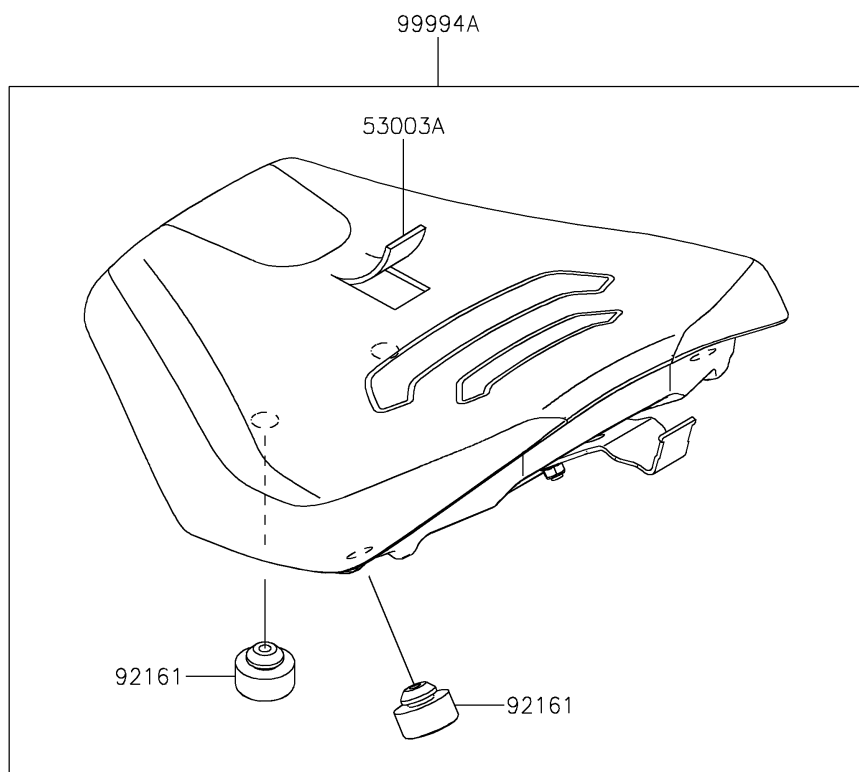

2026 Z650 S ABS

PARTS DIAGRAM

Accessory(Seat)

F2910D

2026 Z650 S ABS

PARTS LIST

Accessory(Seat)

ITEM NAME	PART NUMBER	QUANTITY
LEATHER,BLACK (Ref # 53003)	53003-0770-MA	1
LEATHER,BLACK+GRY (Ref # 53003A)	53003-0771-77H	1
DAMPER (Ref # 92161)	92161-2769	4
LOW SEAT,BLACK (Ref # 99994)	99994-2349-MA	1
STYLE SEAT,BLACK+GRY (Ref # 99994A)	99994-2352-77H	1