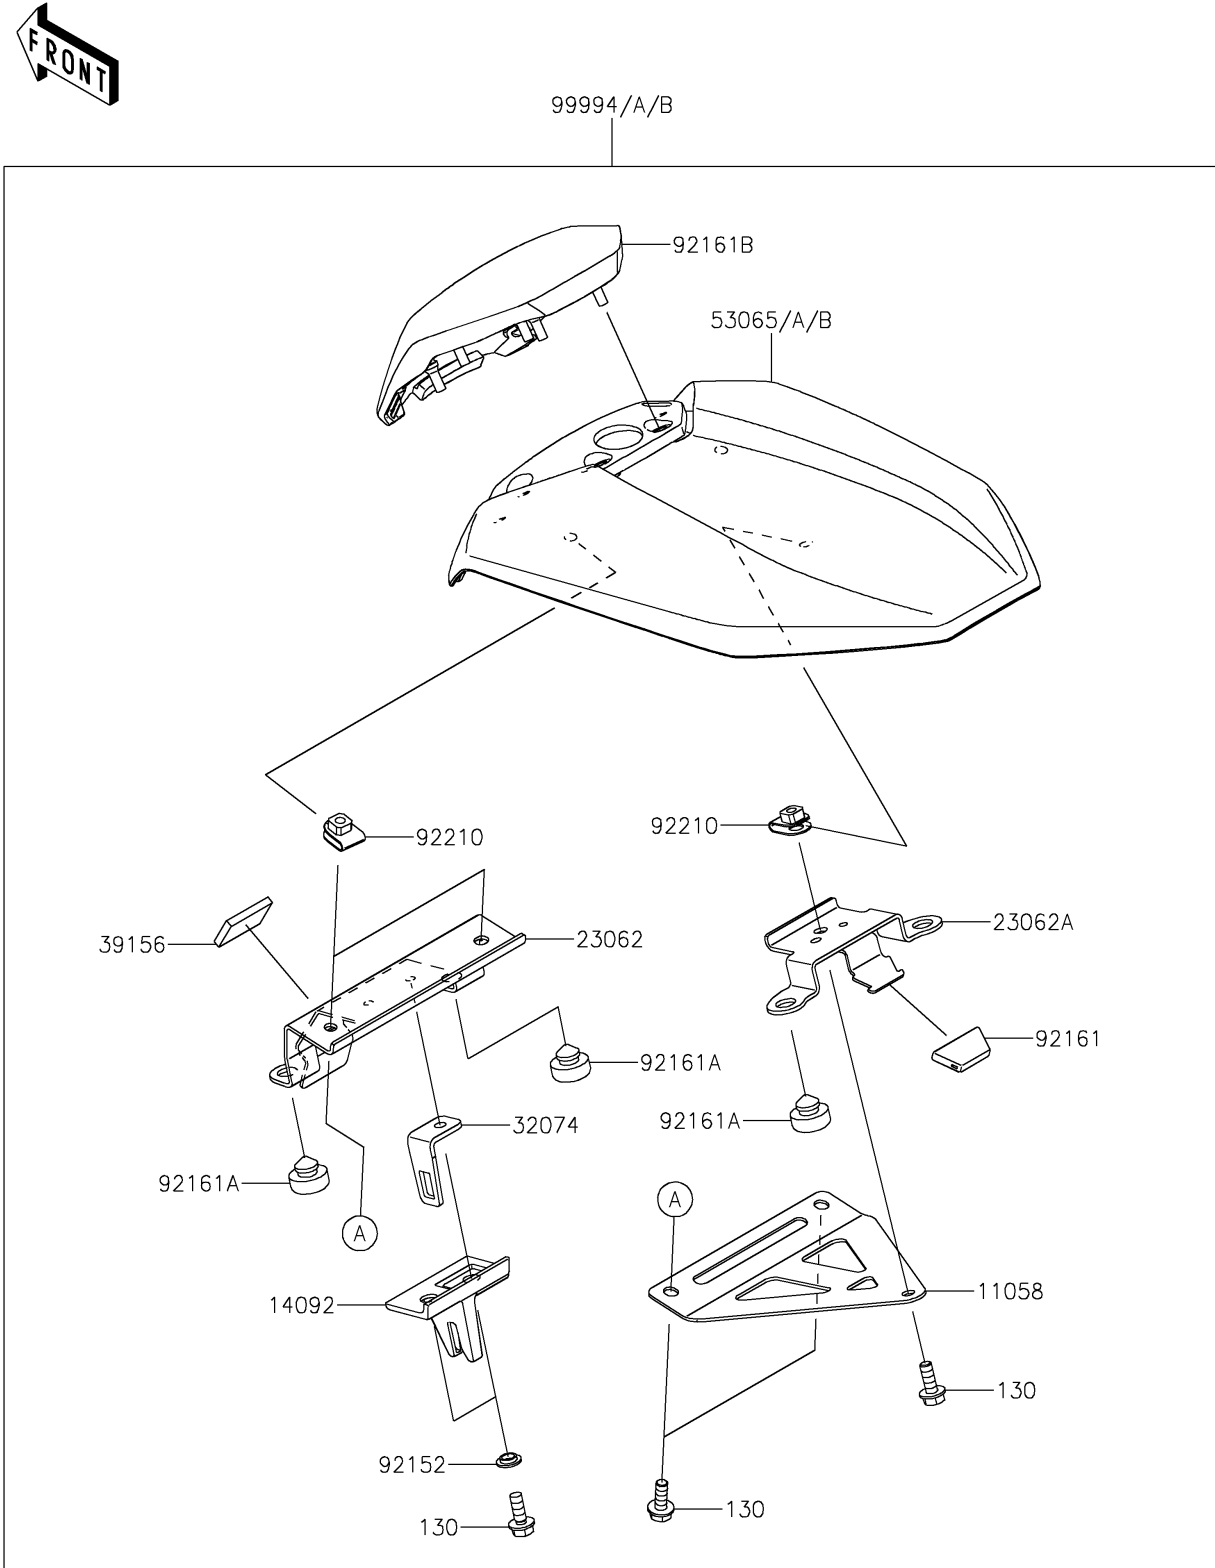

2026 Z650 S ABS

PARTS DIAGRAM

Accessory(Pillion Seat Cover)

F2910C

2026 Z650 S ABS

PARTS LIST

Accessory(Pillion Seat Cover)

ITEM NAME	PART NUMBER	QUANTITY
BRACKET (Ref # 11058)	11058-4105	1
COVER (Ref # 14092)	14092-0248	1
BRACKET-COMP,FR (Ref # 23062)	23062-1659	1
BRACKET-COMP,RR (Ref # 23062A)	23062-1660	1
BRACKET-LOCK (Ref # 32074)	32074-0017	1
PAD,20X30X4 (Ref # 39156)	39156-0705	1
COVER SEAT,M.C.GRAY (Ref # 53065)	53065-0084-51A	1
COVER SEAT,C.L.GREEN (Ref # 53065A)	53065-0084-51P	1
COVER SEAT,M.F.S.BLACK (Ref # 53065B)	53065-0084-739	1
COLLAR (Ref # 92152)	92152-0250	2
DAMPER (Ref # 92161)	92161-0629	1
DAMPER,10X20X8 (Ref # 92161A)	92161-0855	4
DAMPER (Ref # 92161B)	92161-2777	1
NUT,6MM (Ref # 92210)	92210-0277	3
PILLION SEAT COVER,M.C.GRAY (Ref # 99994)	99994-2347-51A	1
PILLION SEAT COVER,C.L.GREEN (Ref # 99994A)	99994-2347-51P	1
PILLION SEAT COVER,M.F.S.BLACK (Ref # 99994B)	99994-2347-739	1
BOLT-FLANGED,6X16 (Ref # 130)	130BA0616	5