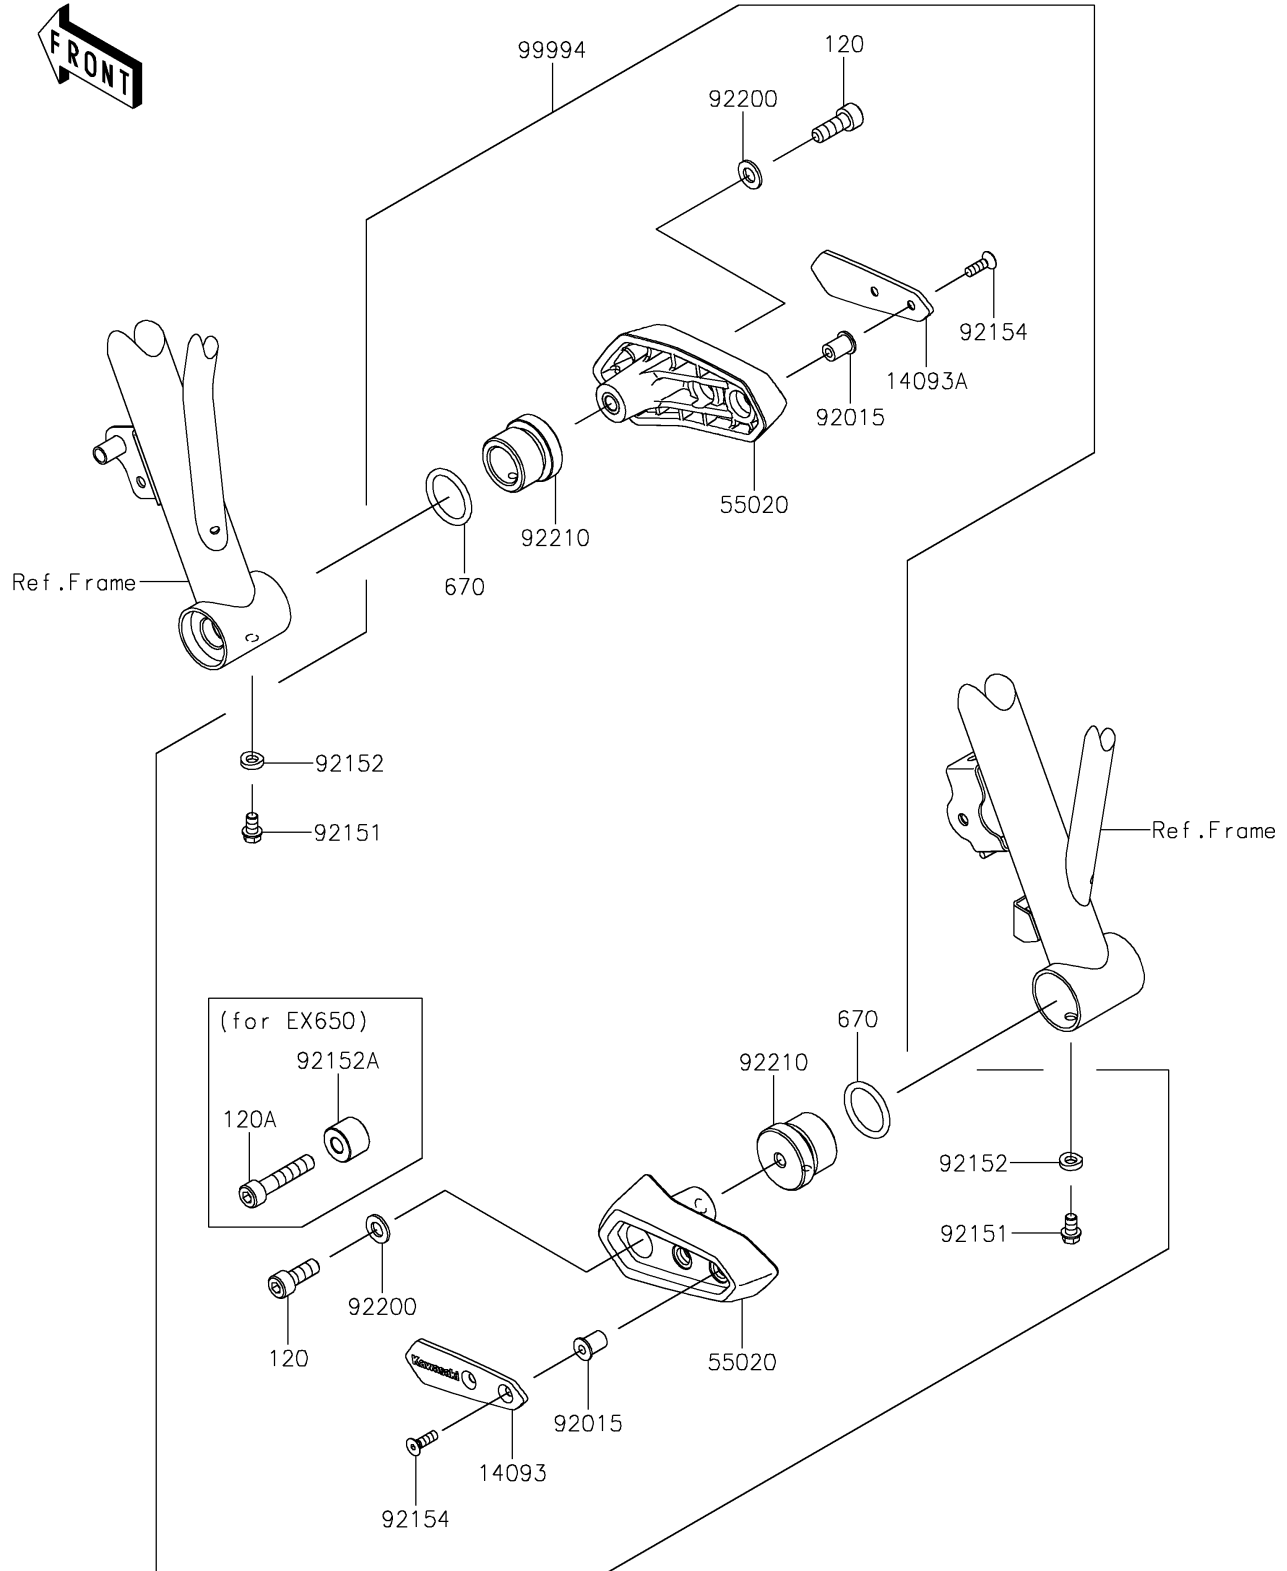

## PARTS DIAGRAM

### Accessory(Slider)

F2910A

## PARTS LIST

### Accessory(Slider)

ITEM NAME	PART NUMBER	QUANTITY
COVER,SLIDER,LH (Ref # 14093)	14093-0350	1
COVER,SLIDER,RH (Ref # 14093A)	14093-0351	1
GUARD (Ref # 55020)	55020-1997	2
NUT,WELL,5MM (Ref # 92015)	92015-1757	4
BOLT,6X10 (Ref # 92151)	92151-1277	2
COLLAR,6.3X12 (Ref # 92152)	92152-2236	2
COLLAR,8.3X20X15 (Ref # 92152A)	92152-2237	1
BOLT,SOCKET,5X16 (Ref # 92154)	92154-1014	4
WASHER,8.4X16X1.6 (Ref # 92200)	92200-0807	2
NUT (Ref # 92210)	92210-1505	2
KIT-ACCESSORY,FRAME SLIDER (Ref # 99994)	99994-0797	1
BOLT-SOCKET,8X22 (Ref # 120)	120CA0822	2
BOLT-SOCKET,8X40 (Ref # 120A)	120CA0840	1
O RING,26MM (Ref # 670)	670B3026	2