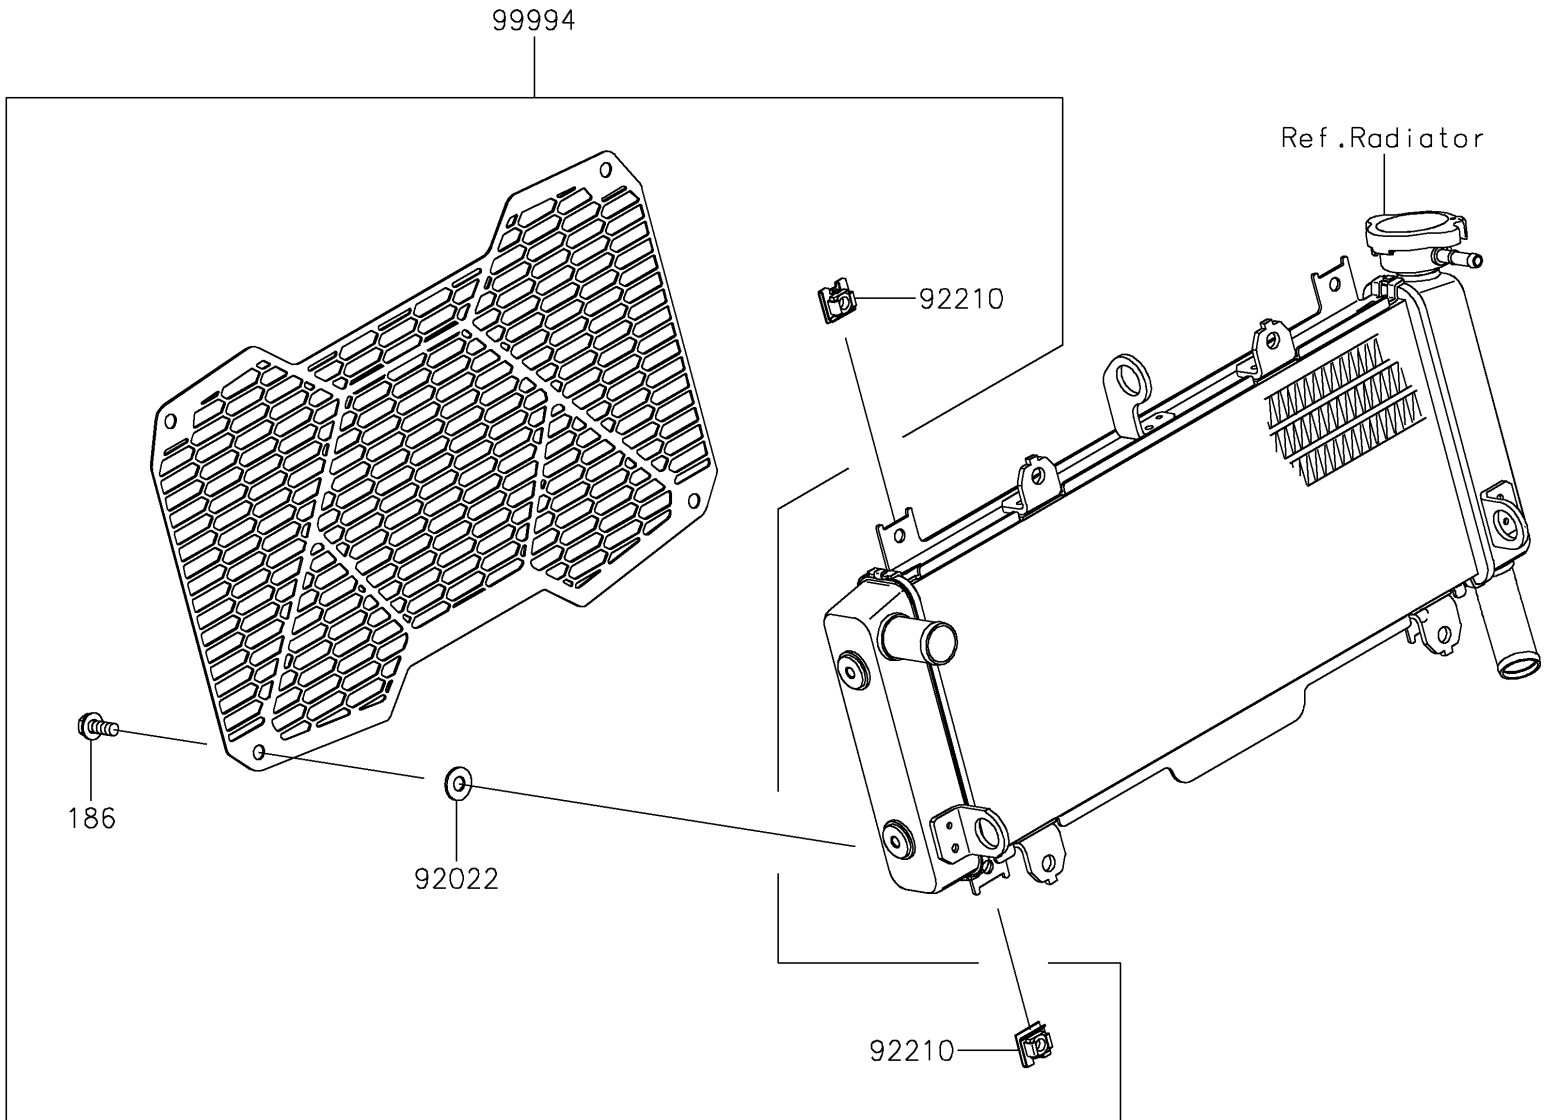

2026 Z650 S ABS

PARTS DIAGRAM

Accessory(Radiator Screen)

F2910