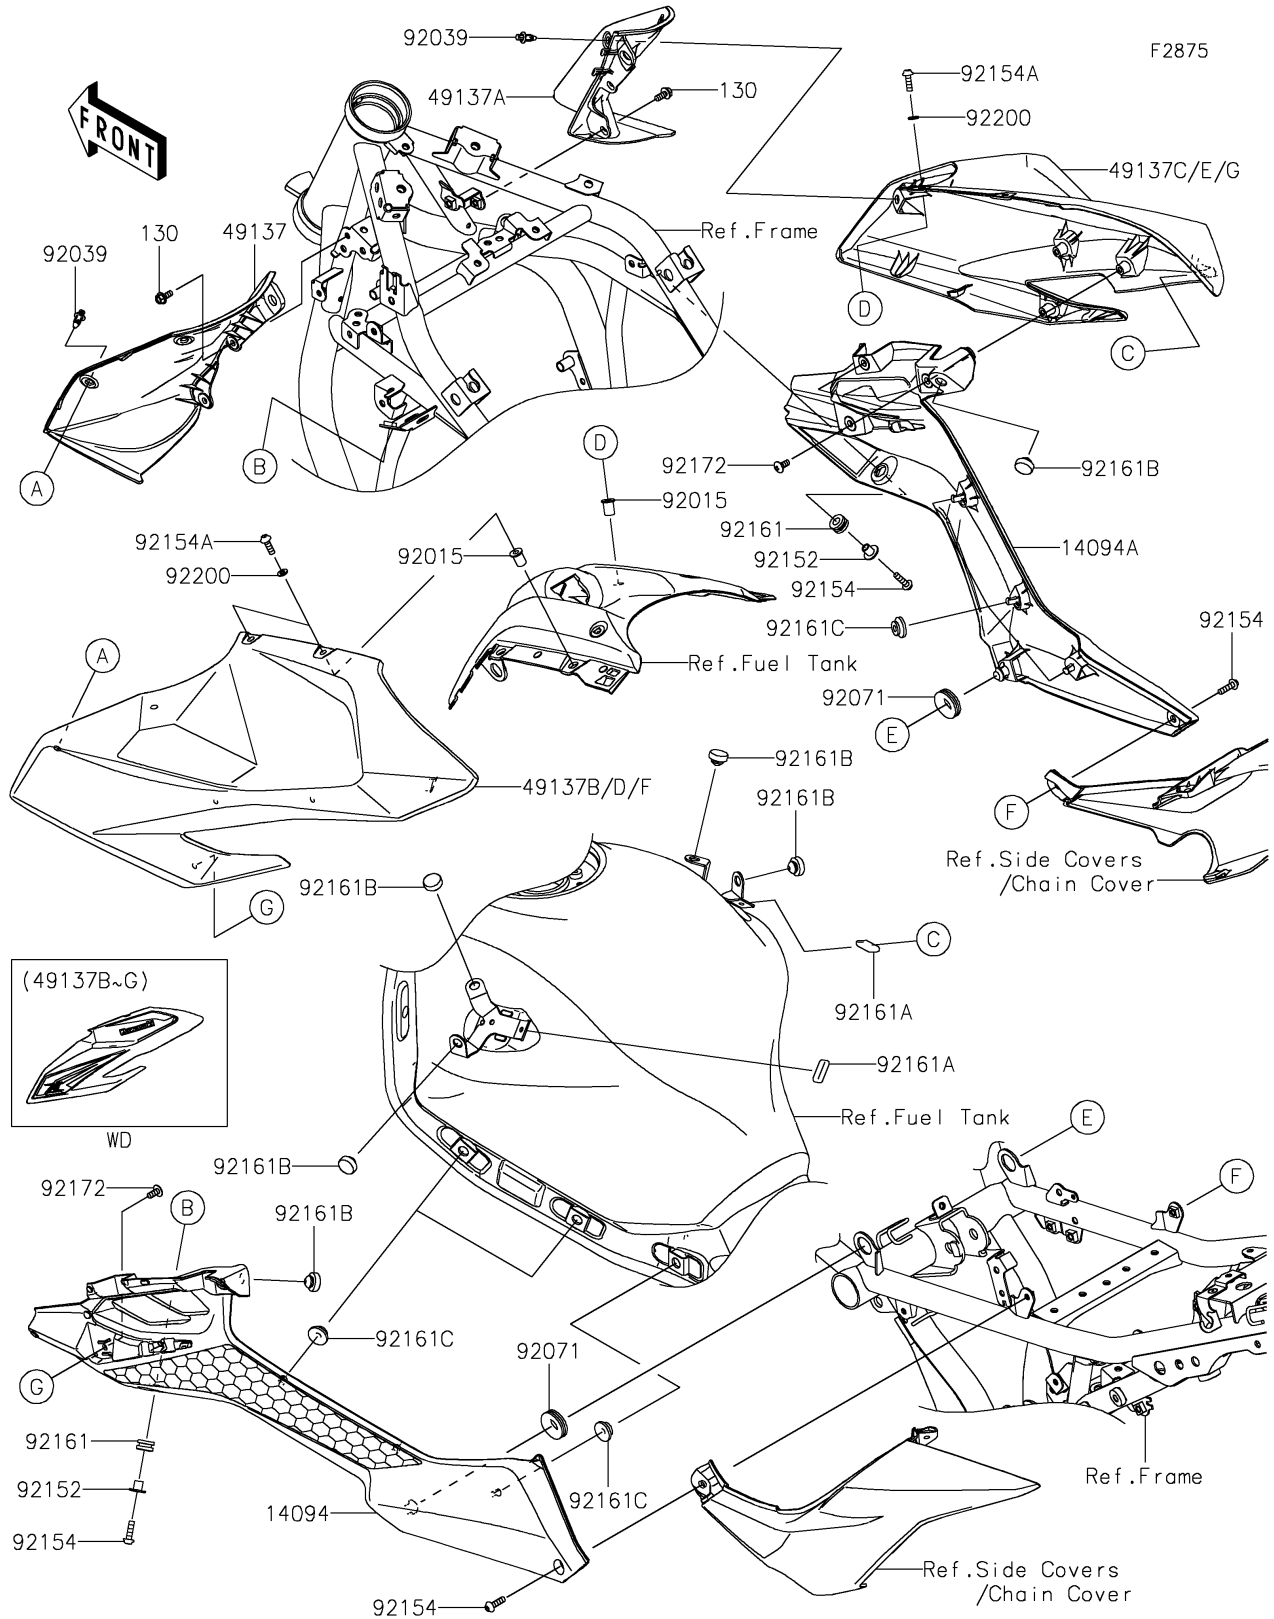

2026 Z650 S ABS

PARTS DIAGRAM

Shroud