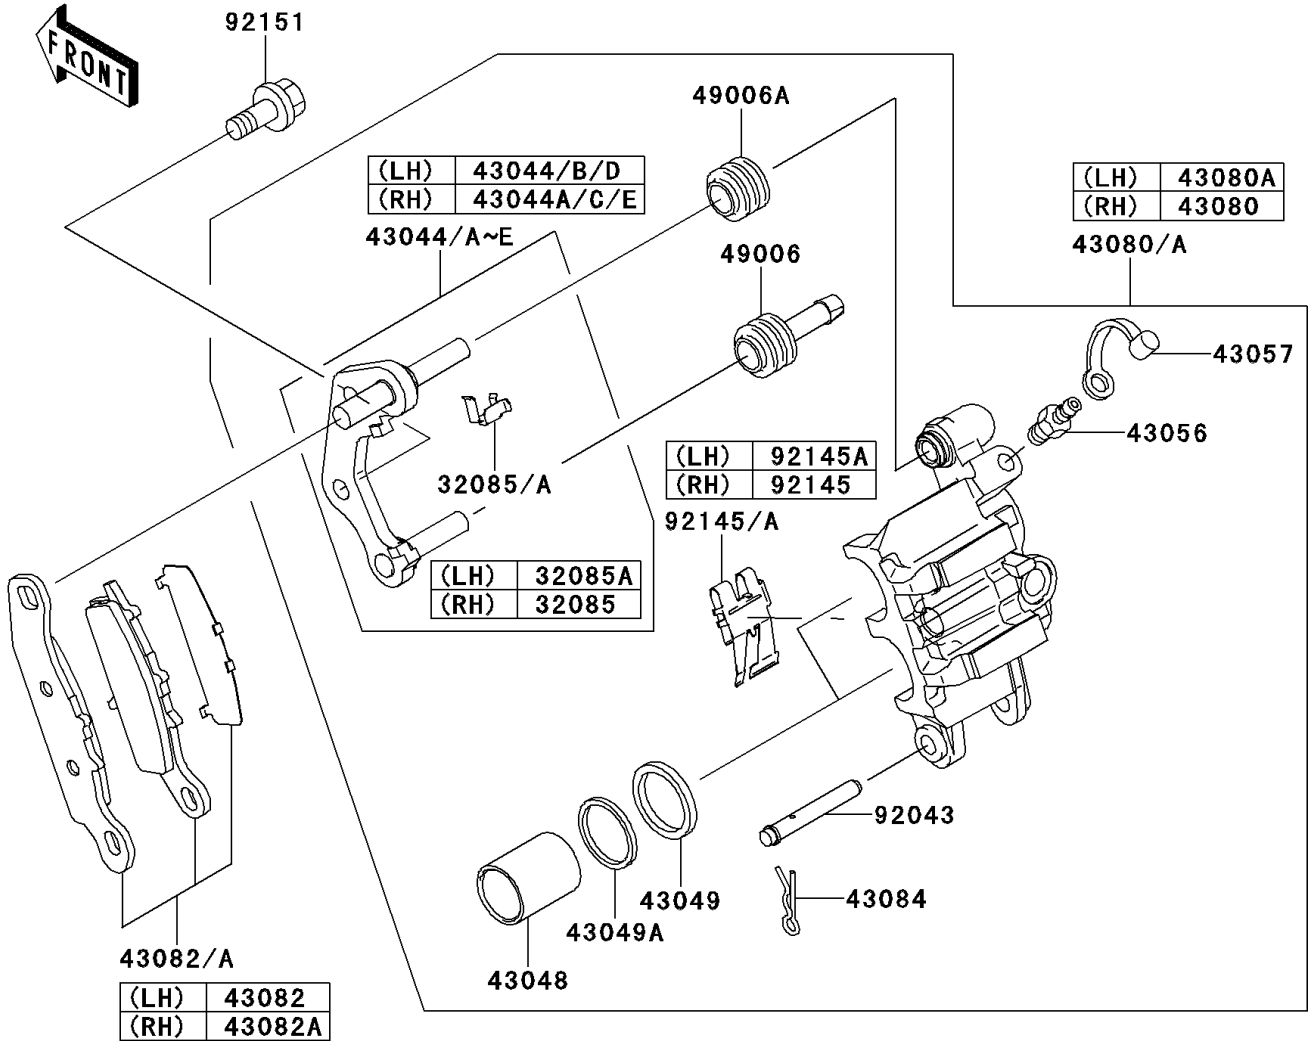

2007 KFX700

PARTS DIAGRAM

Front Brake

F2292

2007 KFX700

PARTS LIST

Front Brake

Kawasaki

Let the Good Times Roll®

ITEM NAME

PART NUMBER

QUANTITY
