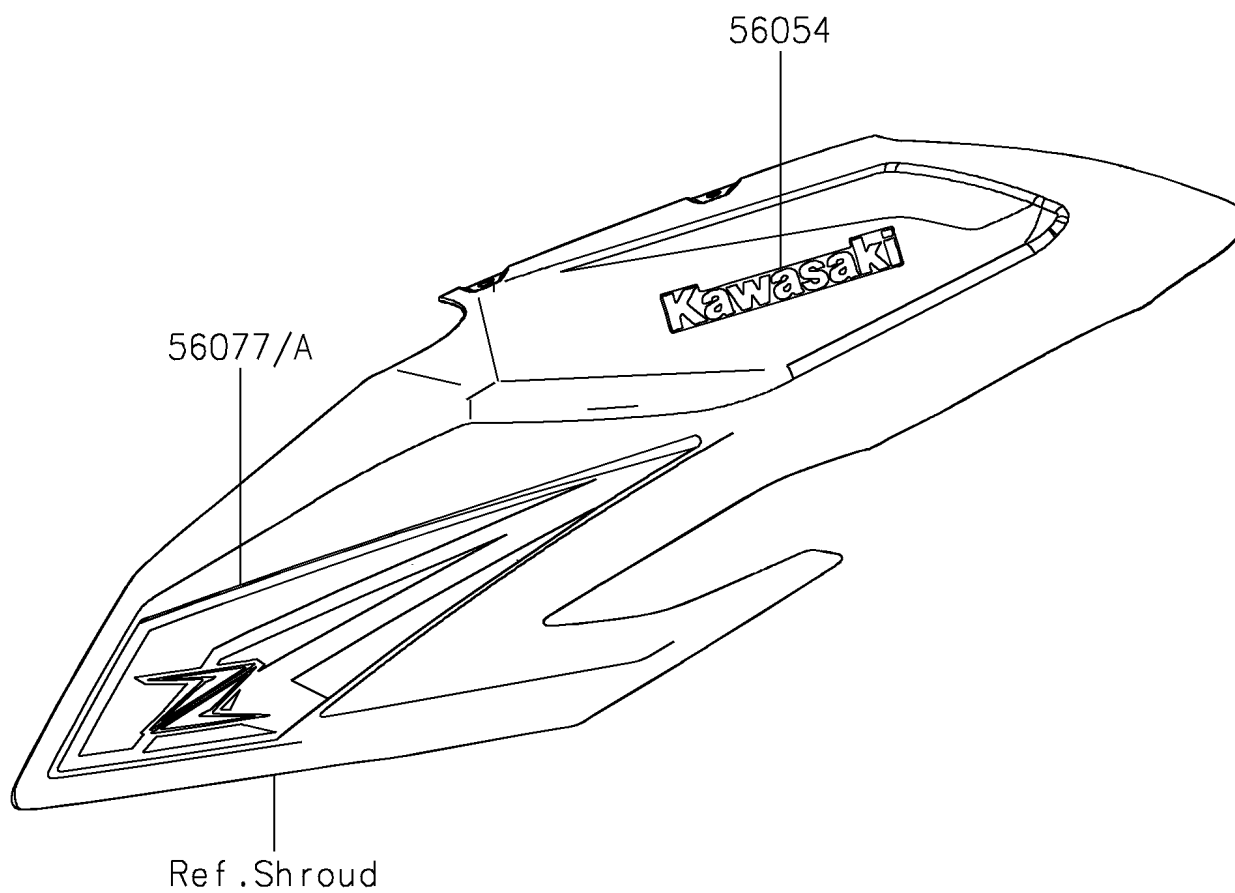

2026 Z650 S ABS

PARTS DIAGRAM

Decals(Gray)(WTFNN)(CN)

F2861C

2026 Z650 S ABS

PARTS LIST

Decals(Gray)(WTFNN)(CN)

ITEM NAME

PART NUMBER

QUANTITY
