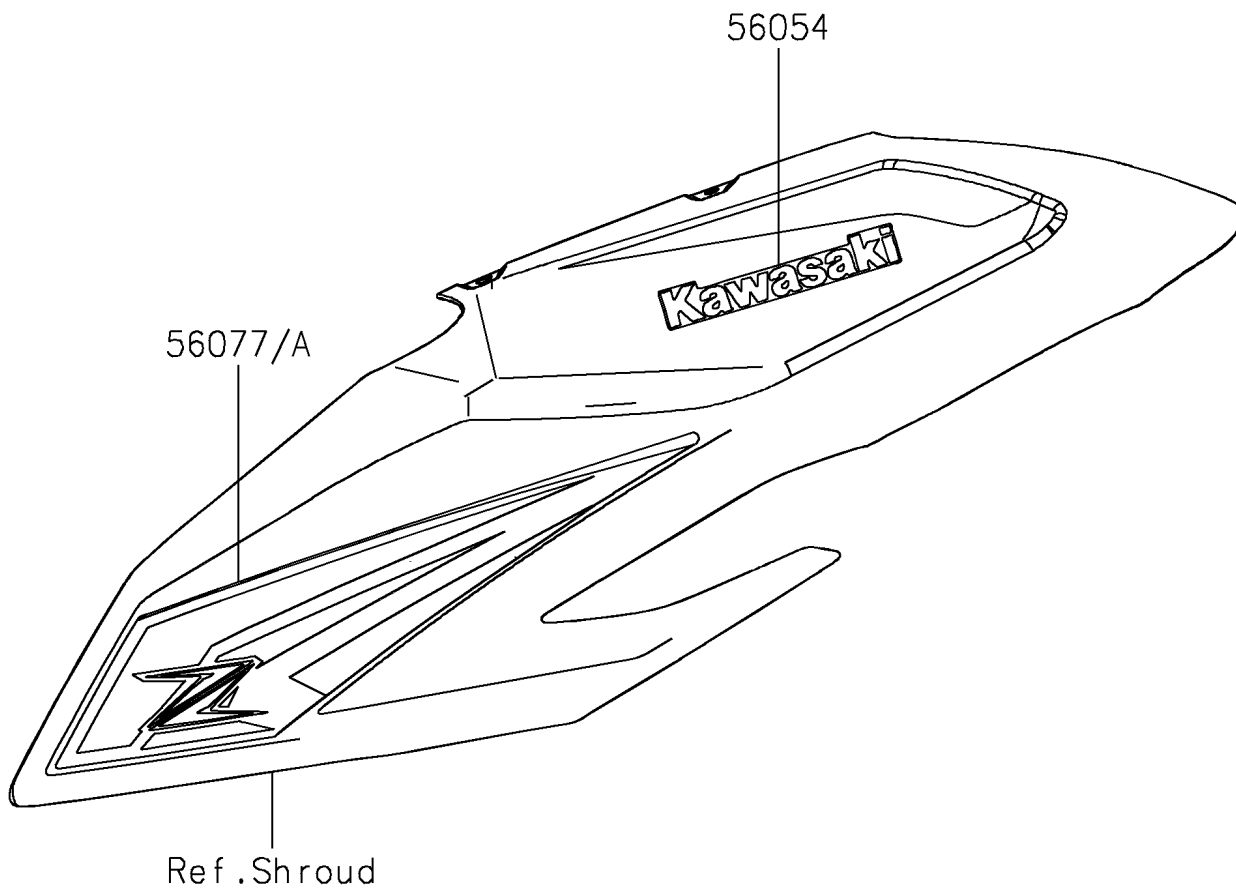

2026 Z650 S ABS

PARTS DIAGRAM

Decals(Gray)(WTFNN)(CN)

F2861C

2026 Z650 S ABS

PARTS LIST

Decals(Gray)(WTFNN)(CN)

ITEM NAME	PART NUMBER	QUANTITY
MARK,KAWASAKI (Ref # 56054)	56054-7070	2
PATTERN,SHROUD,LH (Ref # 56077)	56077-7200	1
PATTERN,SHROUD,RH (Ref # 56077A)	56077-7201	1