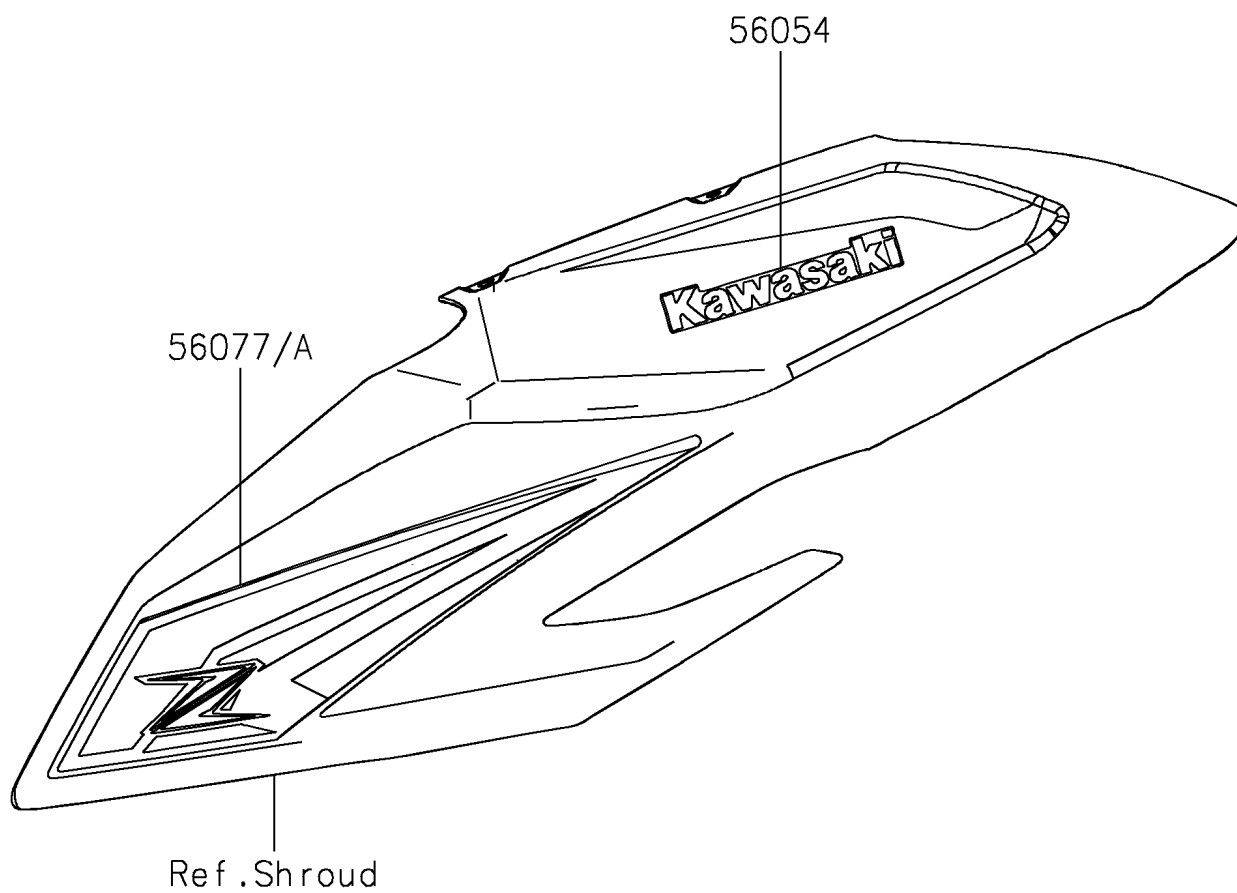

2026 Z650 S ABS

PARTS DIAGRAM

Decals(Ebony)(WTFNN)(CN)

F2861B

2026 Z650 S ABS

PARTS LIST

Decals(Ebony)(WTFNN)(CN)

ITEM NAME

PART NUMBER

QUANTITY
