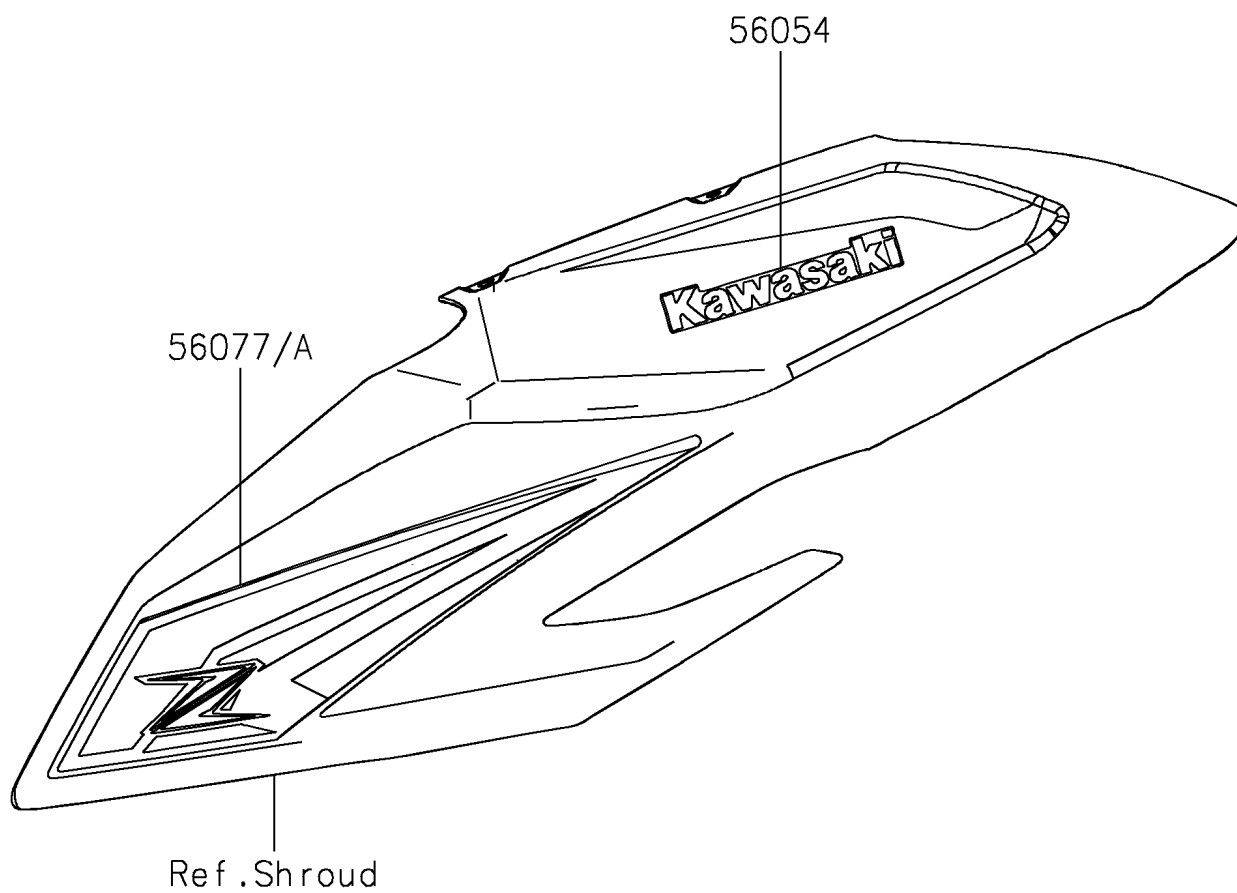

2026 Z650 S ABS

PARTS DIAGRAM

Decals(Ebony)(WTFNN)(CN)

F2861B

2026 Z650 S ABS

PARTS LIST

Decals(Ebony)(WTFNN)(CN)

ITEM NAME	PART NUMBER	QUANTITY
MARK,KAWASAKI (Ref # 56054)	56054-7077	2
PATTERN,SHROUD,LH (Ref # 56077)	56077-7196	1
PATTERN,SHROUD,RH (Ref # 56077A)	56077-7197	1