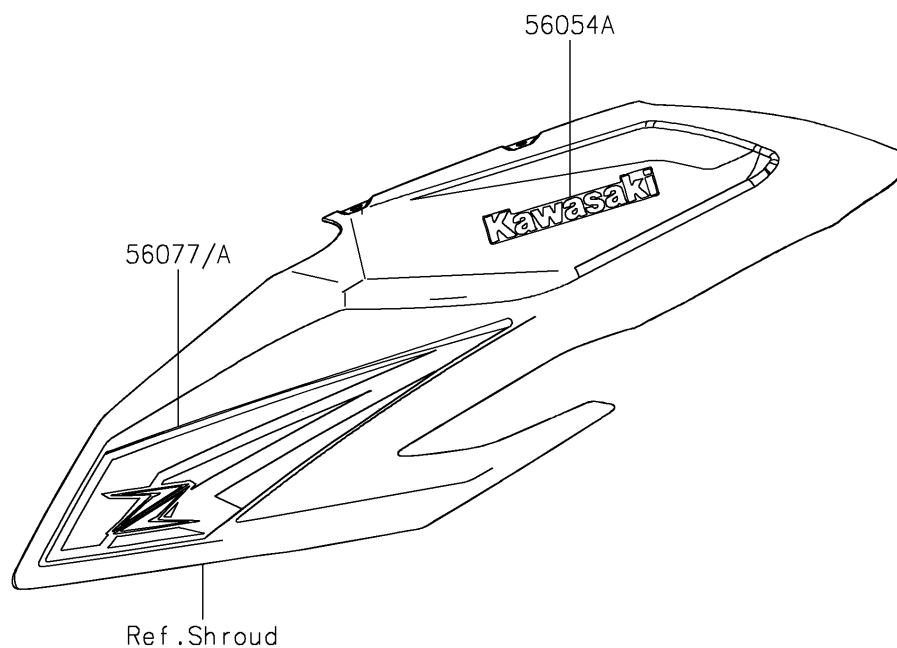

2026 Z650 S ABS

PARTS DIAGRAM

Decals(Gray)(WTFNN/WTFNL)(CA,US)

F2861

2026 Z650 S ABS

PARTS LIST

Decals(Gray)(WTFNN/WTFNL)(CA,US)

ITEM NAME

PART NUMBER

QUANTITY
