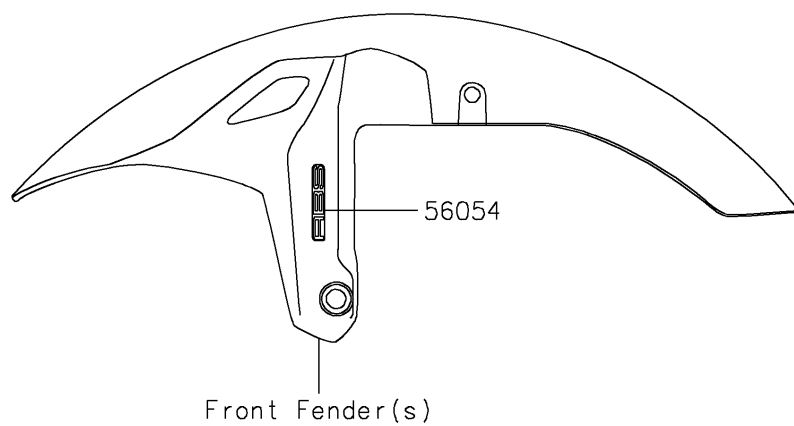

2026 Z650 S ABS

PARTS DIAGRAM

Decals(Gray)(WTFNN/WTFNL)(CA,US)

F2861

2026 Z650 S ABS

PARTS LIST

Decals(Gray)(WTFNN/WTFNL)(CA,US)

ITEM NAME

PART NUMBER

QUANTITY
