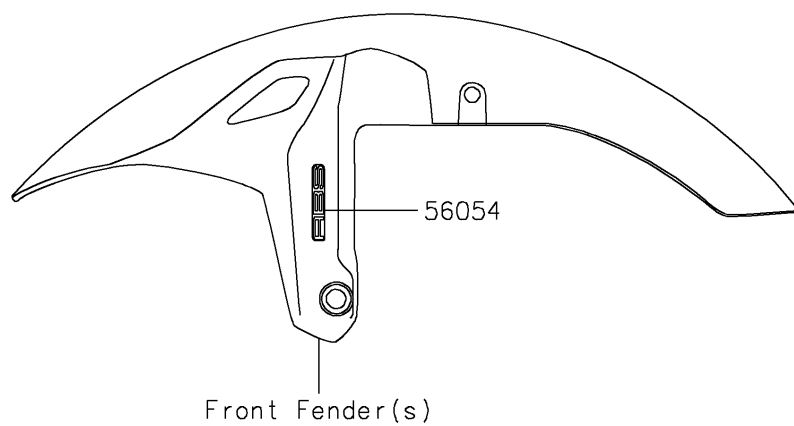

2026 Z650 S ABS

PARTS DIAGRAM

Decals(Gray)(WTFNN/WTFNL)(CA,US)

F2861

2026 Z650 S ABS

PARTS LIST

Decals(Gray)(WTFNN/WTFNL)(CA,US)

ITEM NAME	PART NUMBER	QUANTITY
MARK,FR FENDER,ABS (Ref # 56054)	56054-2979	2
MARK,KAWASAKI (Ref # 56054A)	56054-7070	2
PATTERN,SHROUD,LH (Ref # 56077)	56077-7200	1
PATTERN,SHROUD,RH (Ref # 56077A)	56077-7201	1