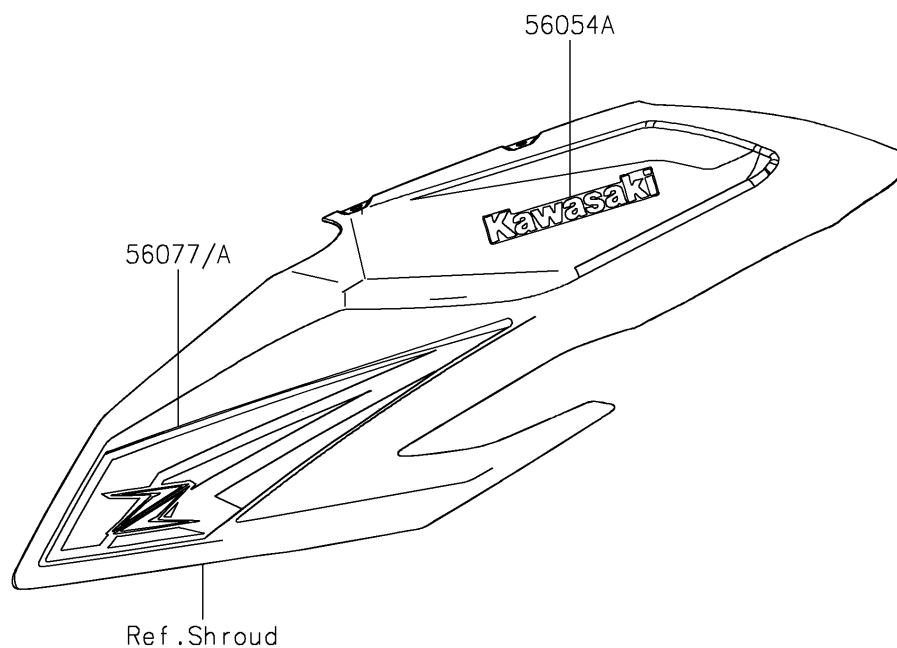

2026 Z650 S ABS

PARTS DIAGRAM

Decals(Gray)(WTFNN/WTFNL)(CA,US)

F2861

2026 Z650 S ABS

PARTS LIST

Decals(Gray)(WTFNN/WTFNL)(CA,US)

ITEM NAME	PART NUMBER	QUANTITY
MARK,FR FENDER,ABS (Ref # 56054)	56054-2979	2
MARK,KAWASAKI (Ref # 56054A)	56054-7070	2
PATTERN,SHROUD,LH (Ref # 56077)	56077-7200	1
PATTERN,SHROUD,RH (Ref # 56077A)	56077-7201	1