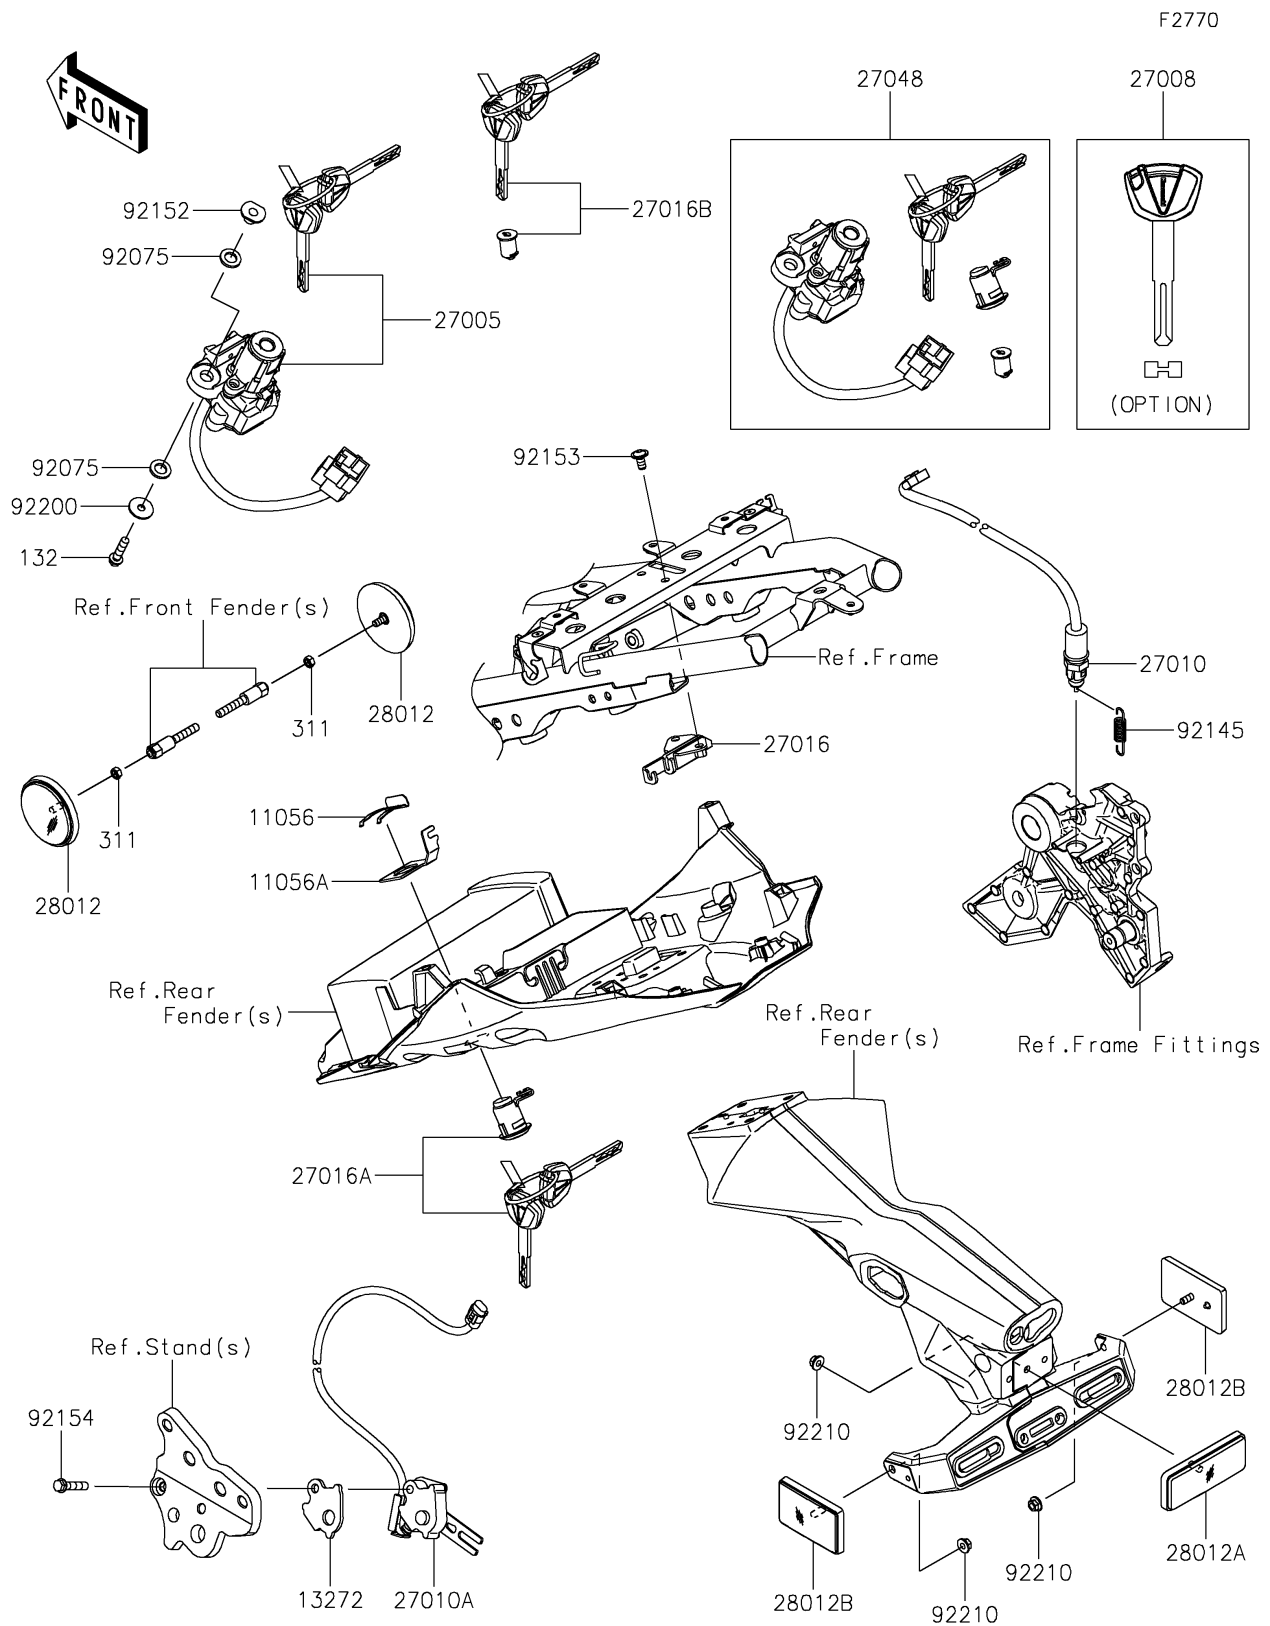

2026 Z650 S ABS

PARTS DIAGRAM

Ignition Switch/Locks/Reflectors

2026 Z650 S ABS

PARTS LIST

Ignition Switch/Locks/Reflectors

ITEM NAME

PART NUMBER

QUANTITY
