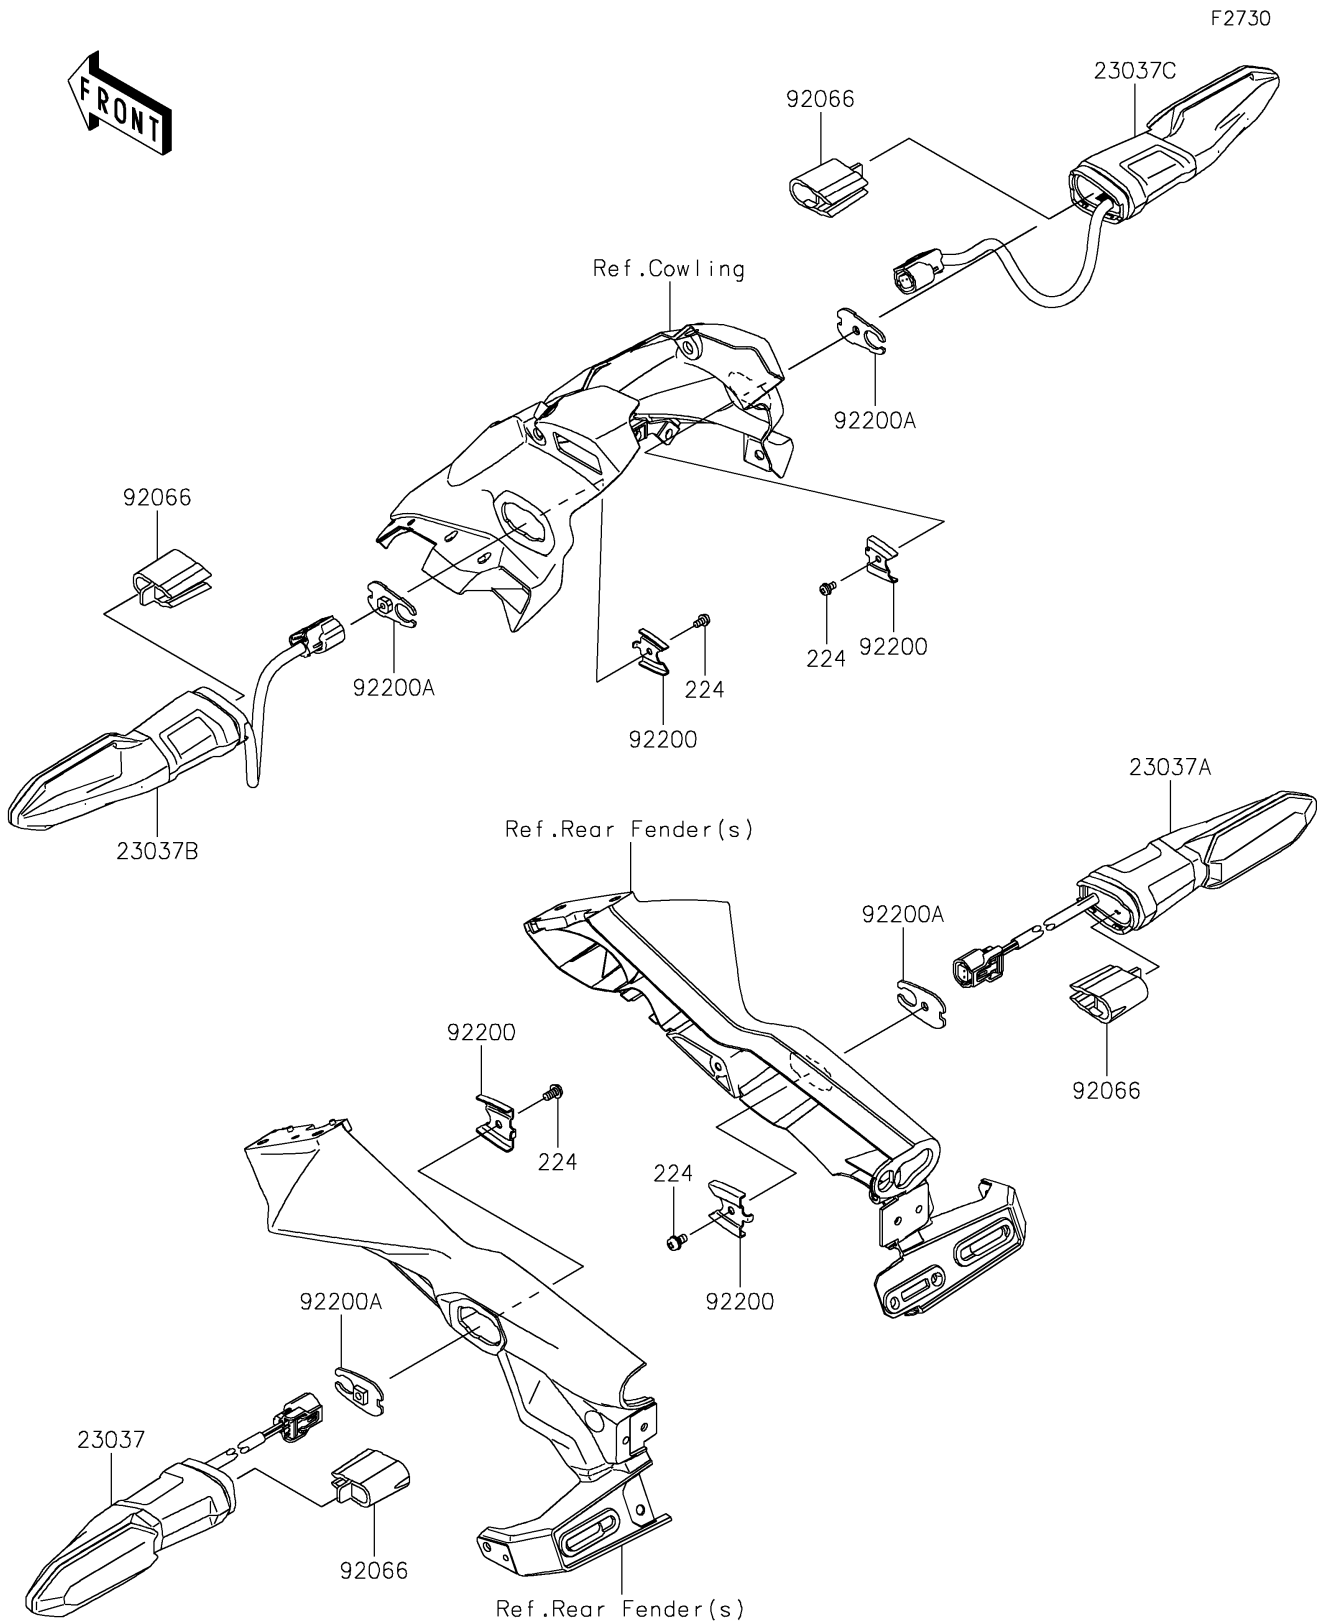

2026 Z650 S ABS

PARTS DIAGRAM

Turn Signals