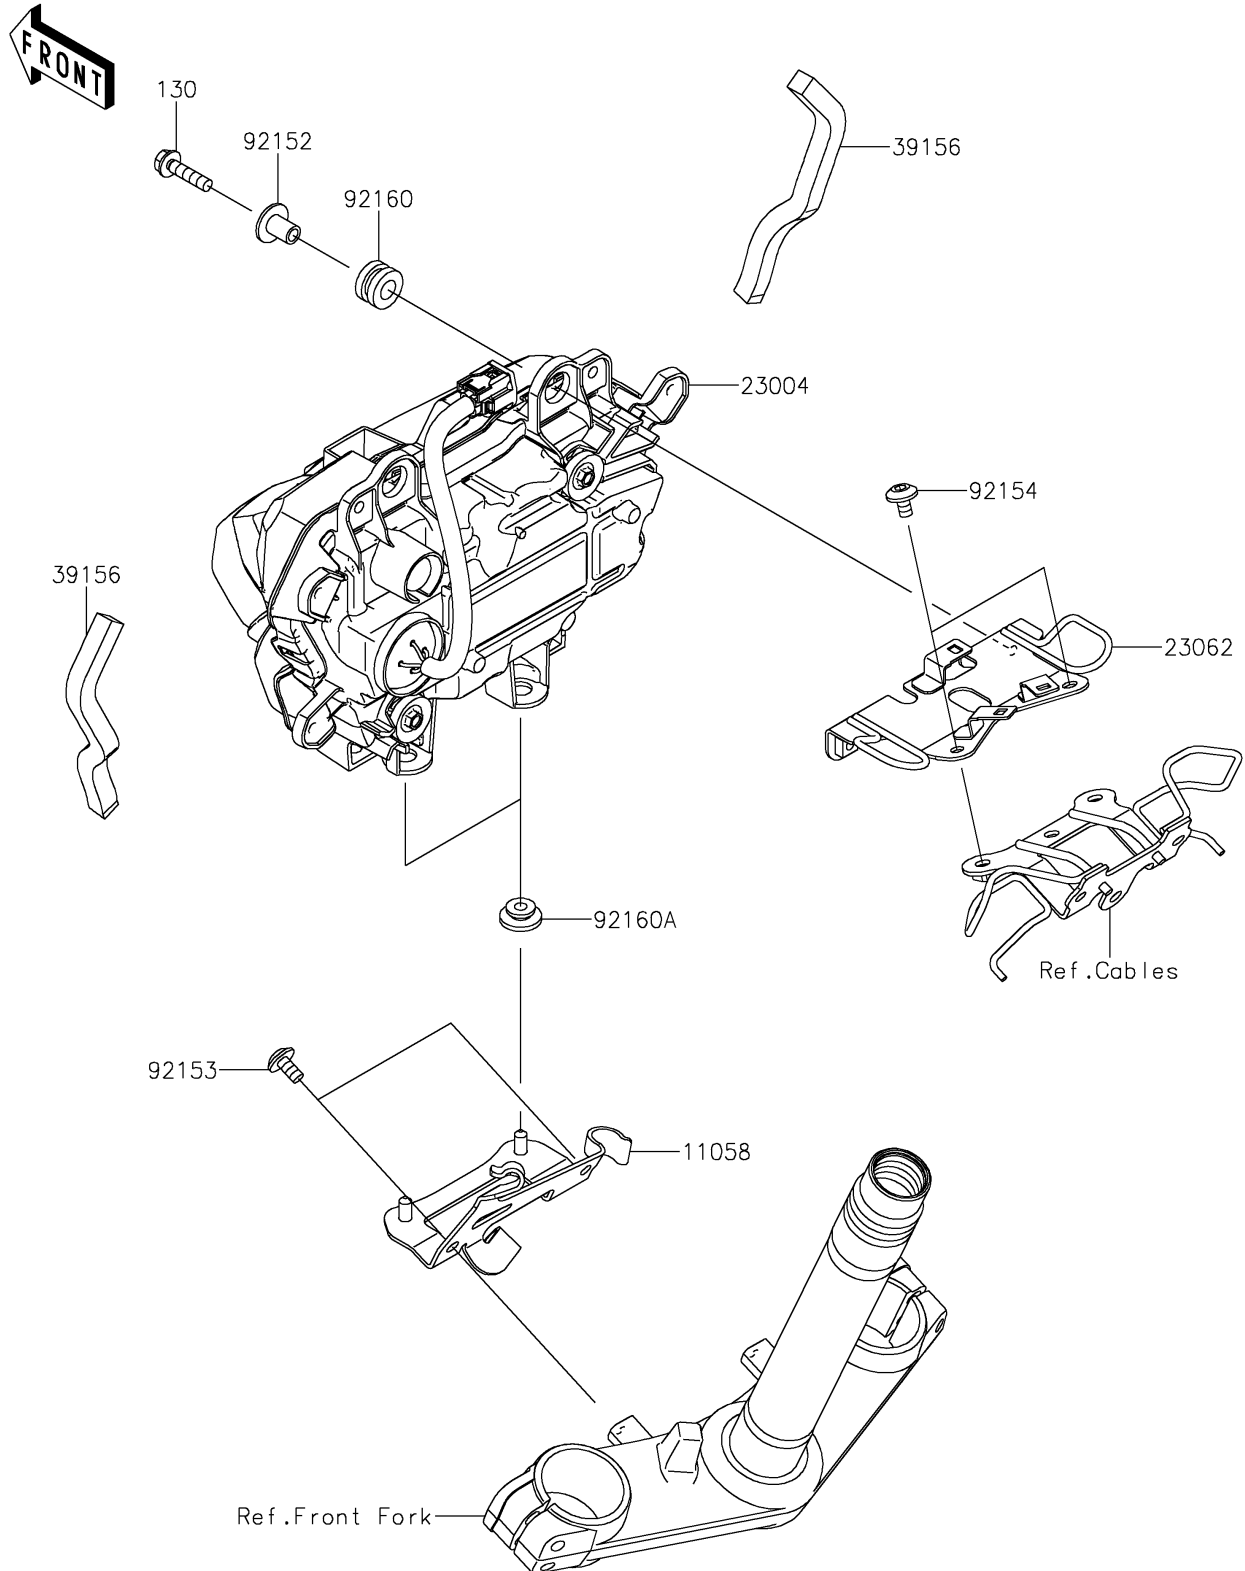

2026 Z650 S ABS

PARTS DIAGRAM

Headlight(s)

F2710

2026 Z650 S ABS

PARTS LIST

Headlight(s)

| ITEM NAME | PART NUMBER | QUANTITY |
|--|-------------|----------|
| BRACKET,HEAD LAMP,LWR (Ref # 11058) | 11058-4087 | 1 |
| LAMP-HEAD,LED (Ref # 23004) | 23004-0467 | 1 |
| BRACKET-COMP,HEAD LAMP,UPP (Ref # 23062) | 23062-1658 | 1 |
| PAD,10X140X10 (Ref # 39156) | 39156-2360 | 2 |
| COLLAR,6.3X20X15.1 (Ref # 92152) | 92152-2322 | 2 |
| BOLT,SOCKET,6X12 (Ref # 92153) | 92153-1948 | 2 |
| BOLT,SOCKET,6X10 (Ref # 92154) | 92154-2667 | 2 |
| DAMPER,10X20X12 (Ref # 92160) | 92160-1167 | 2 |
| DAMPER (Ref # 92160A) | 92160-1613 | 2 |
| BOLT-FLANGED,6X25 (Ref # 130) | 130BB0625 | 2 |