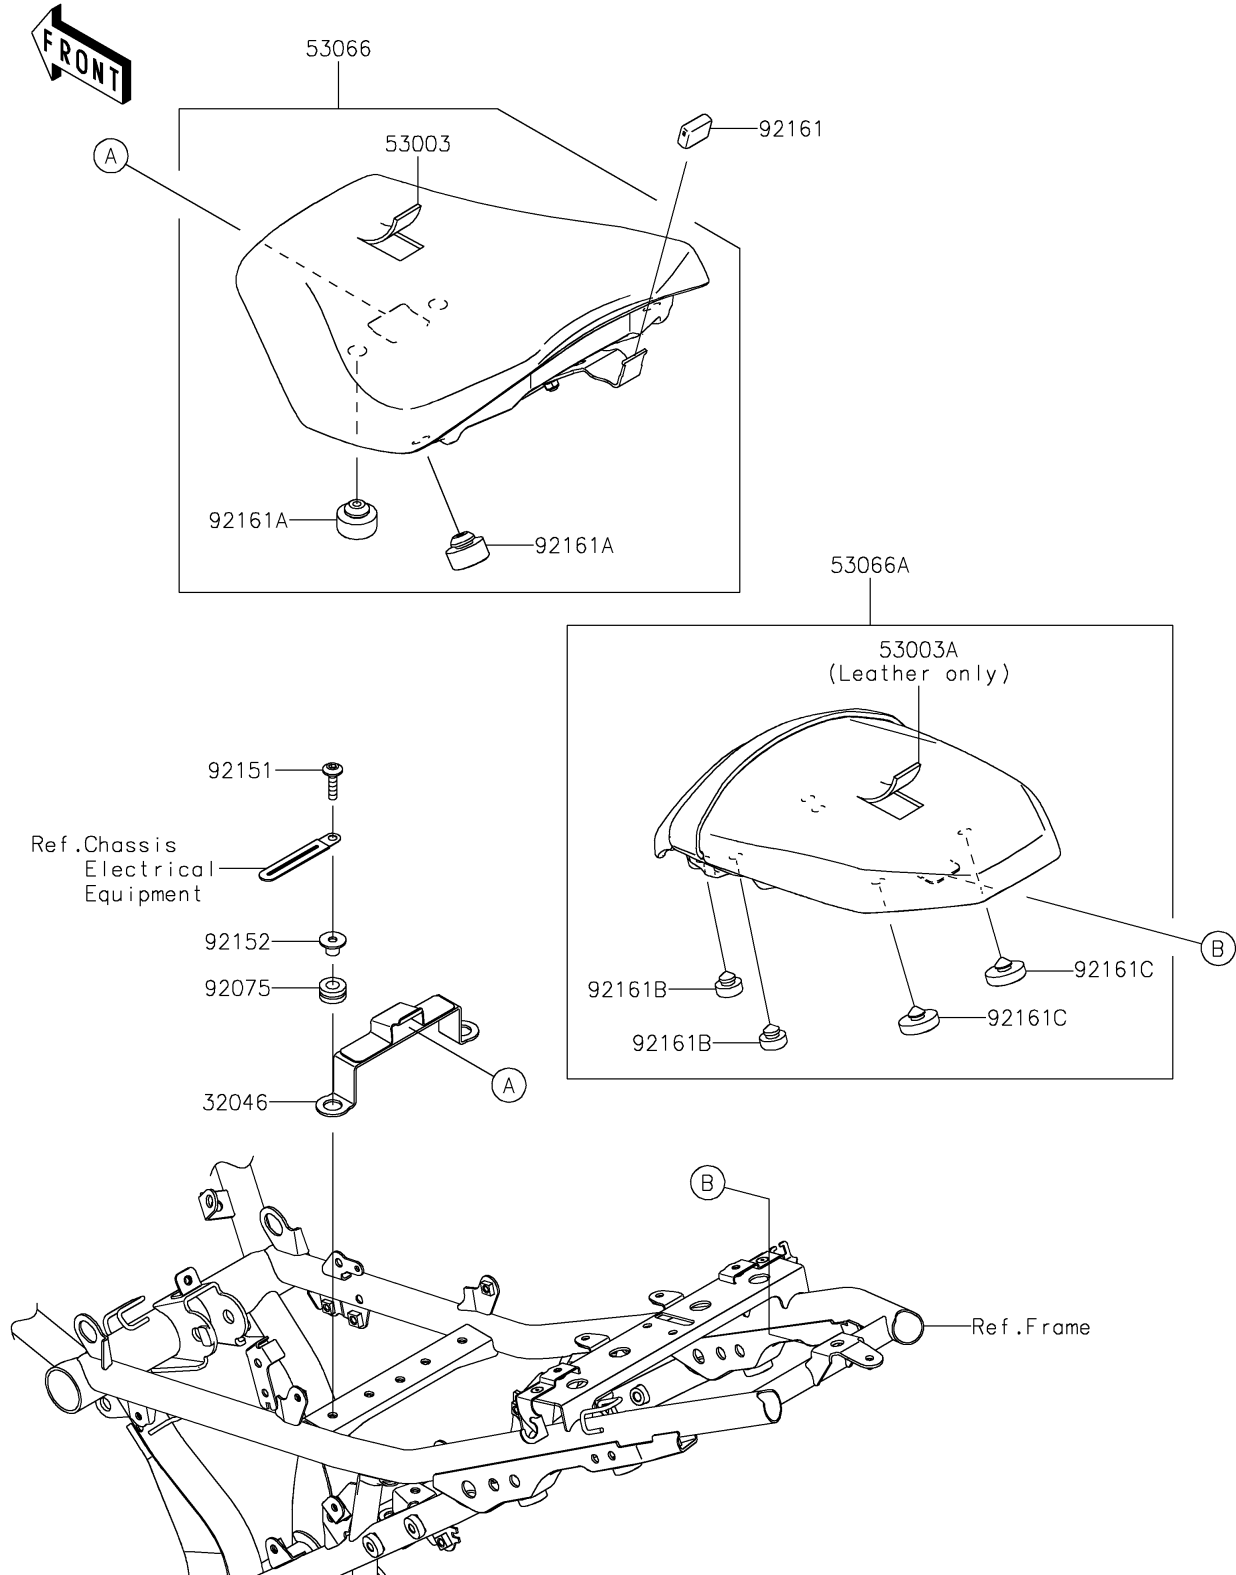

2026 Z650 S ABS

PARTS DIAGRAM

Seat

F2510

2026 Z650 S ABS

PARTS LIST

Seat

ITEM NAME	PART NUMBER	QUANTITY
BRACKET-SEAT (Ref # 32046)	32046-0394	1
LEATHER,BLACK (Ref # 53003)	53003-0768-MA	1
LEATHER,BLACK (Ref # 53003A)	53003-0769-MA	1
SEAT-ASSY,FR,BLACK (Ref # 53066)	53066-1088-MA	1
SEAT-ASSY,RR,BLACK+BLK (Ref # 53066A)	53066-1089-12Y	1
DAMPER (Ref # 92075)	92075-1880	2
BOLT,SOCKET,6X25 (Ref # 92151)	92151-1611	2
COLLAR,6.5X10X11.6 (Ref # 92152)	92152-2326	2
DAMPER,SEAT BRACKET,FR (Ref # 92161)	92161-1865	1
DAMPER (Ref # 92161A)	92161-2769	4
DAMPER (Ref # 92161B)	92161-2771	4
DAMPER (Ref # 92161C)	92161-2773	2