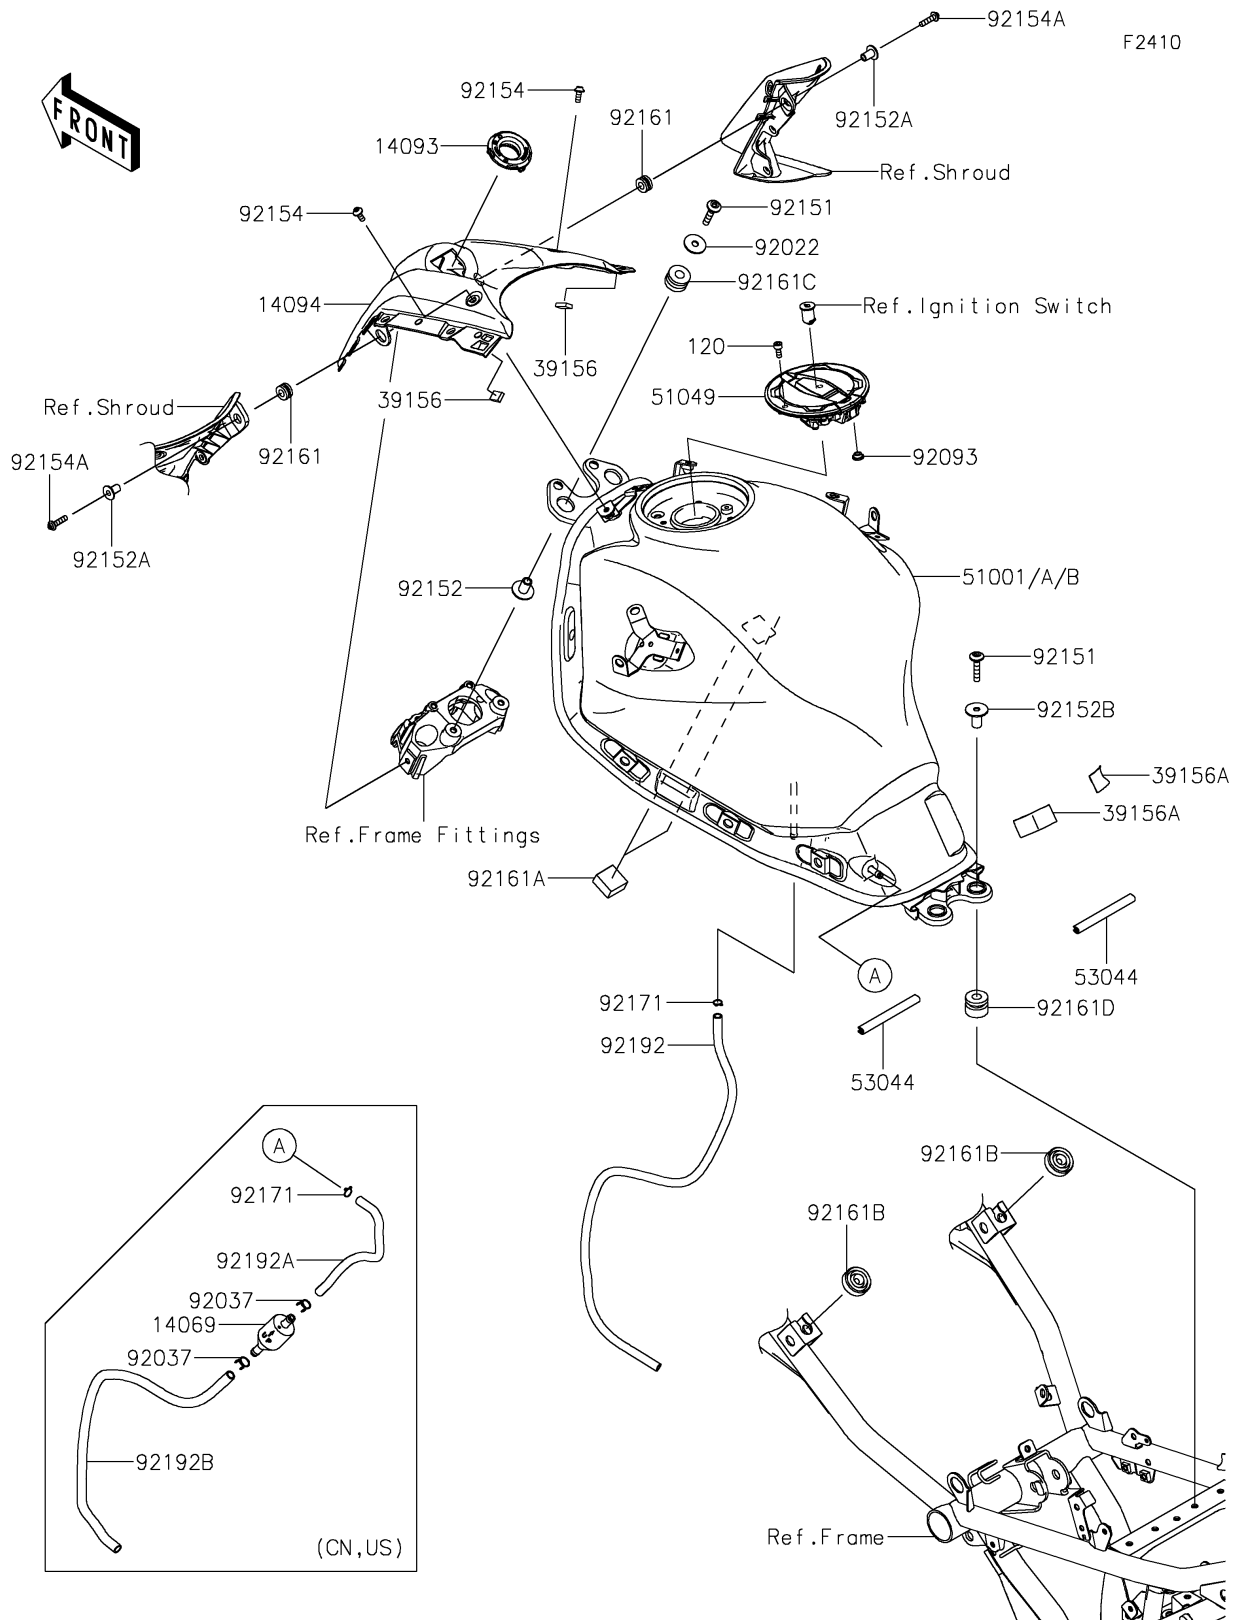

2026 Z650 S ABS

PARTS DIAGRAM

Fuel Tank

2026 Z650 S ABS

PARTS LIST

Fuel Tank

ITEM NAME

PART NUMBER

QUANTITY
