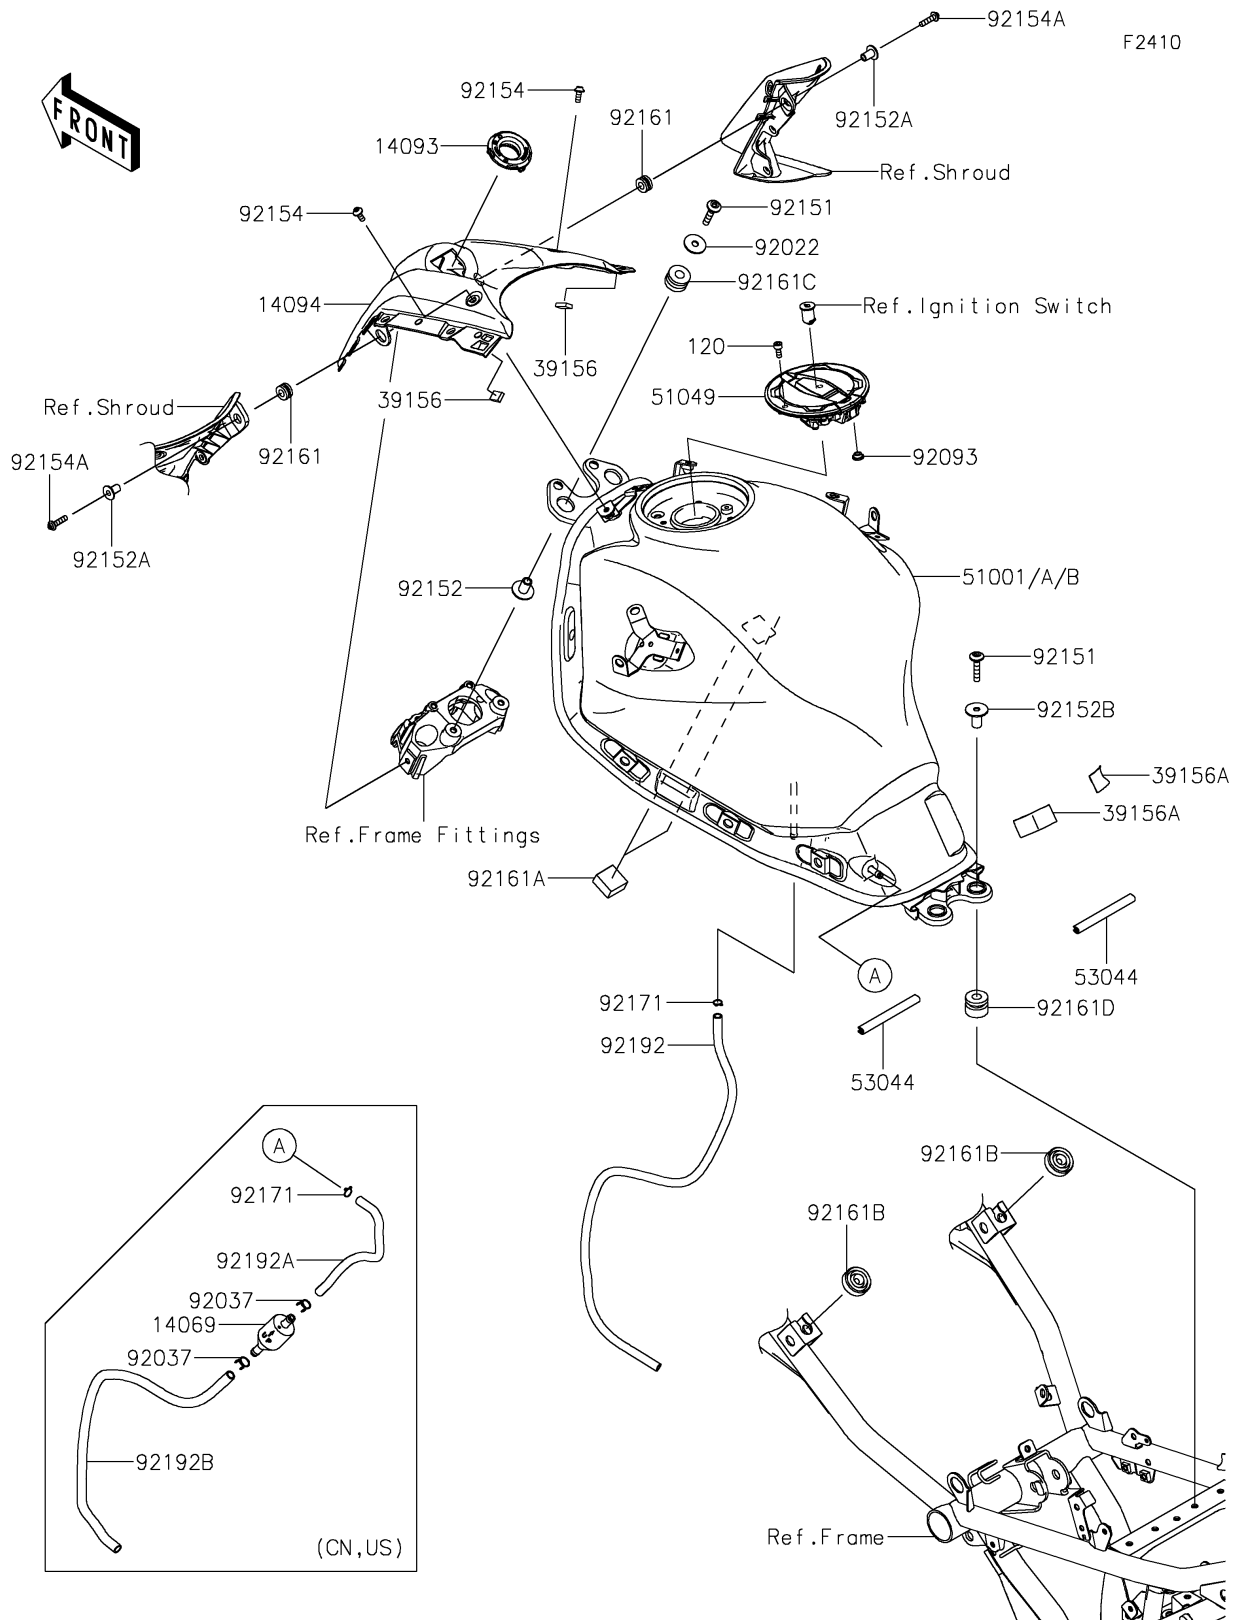

2026 Z650 S ABS

PARTS DIAGRAM

Fuel Tank

2026 Z650 S ABS

PARTS LIST

Fuel Tank

ITEM NAME	PART NUMBER	QUANTITY
BREATHER,FUEL TANK (Ref # 14069)	14069-1004	1
COVER,IGNITION SW. (Ref # 14093)	14093-0952	1
COVER,TANK (Ref # 14094)	14094-0443	1
PAD,10X15X4 (Ref # 39156)	39156-2180	2
PAD,42X20X0.36 (Ref # 39156A)	39156-2933	2
TANK-COMP-FUEL,M.C.GRAY (Ref # 51001)	51001-0947-51A	1
TANK-COMP-FUEL,M.M.G.GRAY (Ref # 51001A)	51001-0947-68P	1
TANK-COMP-FUEL,EBONY (Ref # 51001B)	51001-0947-H8	1
CAP-TANK,FUEL (Ref # 51049)	51049-0756	1
TRIM,L=85 (Ref # 53044)	53044-0556	2
WASHER,7X24X1.6 (Ref # 92022)	92022-228	2
CLAMP,TUBE (Ref # 92037)	92037-147	2
SEAL,FUEL TANK CAP (Ref # 92093)	92093-1030	1
BOLT,SOCKET,6X30 (Ref # 92151)	92151-1605	4
COLLAR,6.5X10X17.6 (Ref # 92152)	92152-1655	2
COLLAR,5.6X16X14.2 (Ref # 92152A)	92152-2229	2
COLLAR,6.5X10X21.1 (Ref # 92152B)	92152-2325	2
BOLT,SOCKET,5X12 (Ref # 92154)	92154-0917	2
BOLT,SOCKET,5X20 (Ref # 92154A)	92154-4301	2
DAMPER,8X16X8.6 (Ref # 92161)	92161-0685	2
DAMPER,T=13 (Ref # 92161A)	92161-0792	2
DAMPER,14X30X10 (Ref # 92161B)	92161-1368	2
DAMPER,10X24X15 (Ref # 92161C)	92161-1482	2
DAMPER,10X24X19 (Ref # 92161D)	92161-1929	2
CLAMP,8X0.7 (Ref # 92171)	92171-1973	1
TUBE,6X9X620 (Ref # 92192)	92192-1085	1
TUBE,6X9X173/35 (Ref # 92192A)	92192-1702	1
TUBE,7X10.5X480 (Ref # 92192B)	92192-1724	1
BOLT-SOCKET,5X12 (Ref # 120)	120CA0512	4