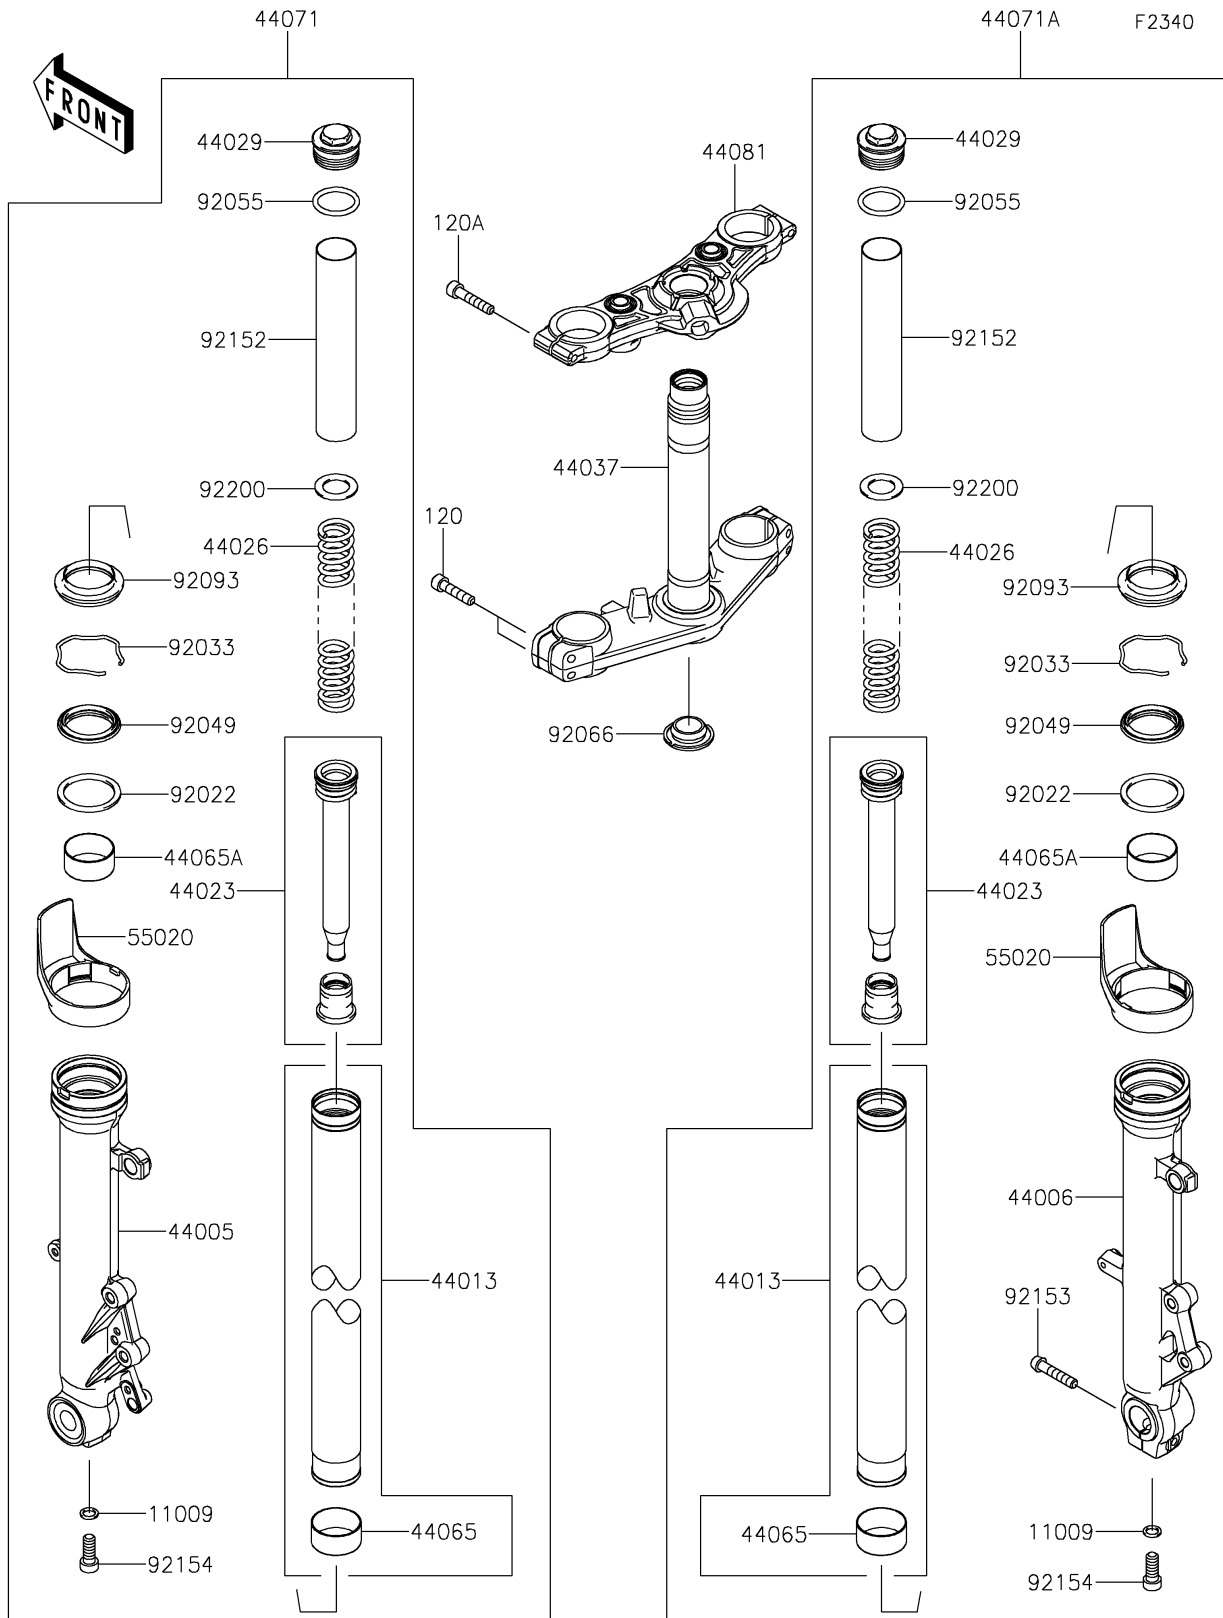

2026 Z650 S ABS

PARTS DIAGRAM

Front Fork

2026 Z650 S ABS

PARTS LIST

Front Fork

ITEM NAME

PART NUMBER

QUANTITY
