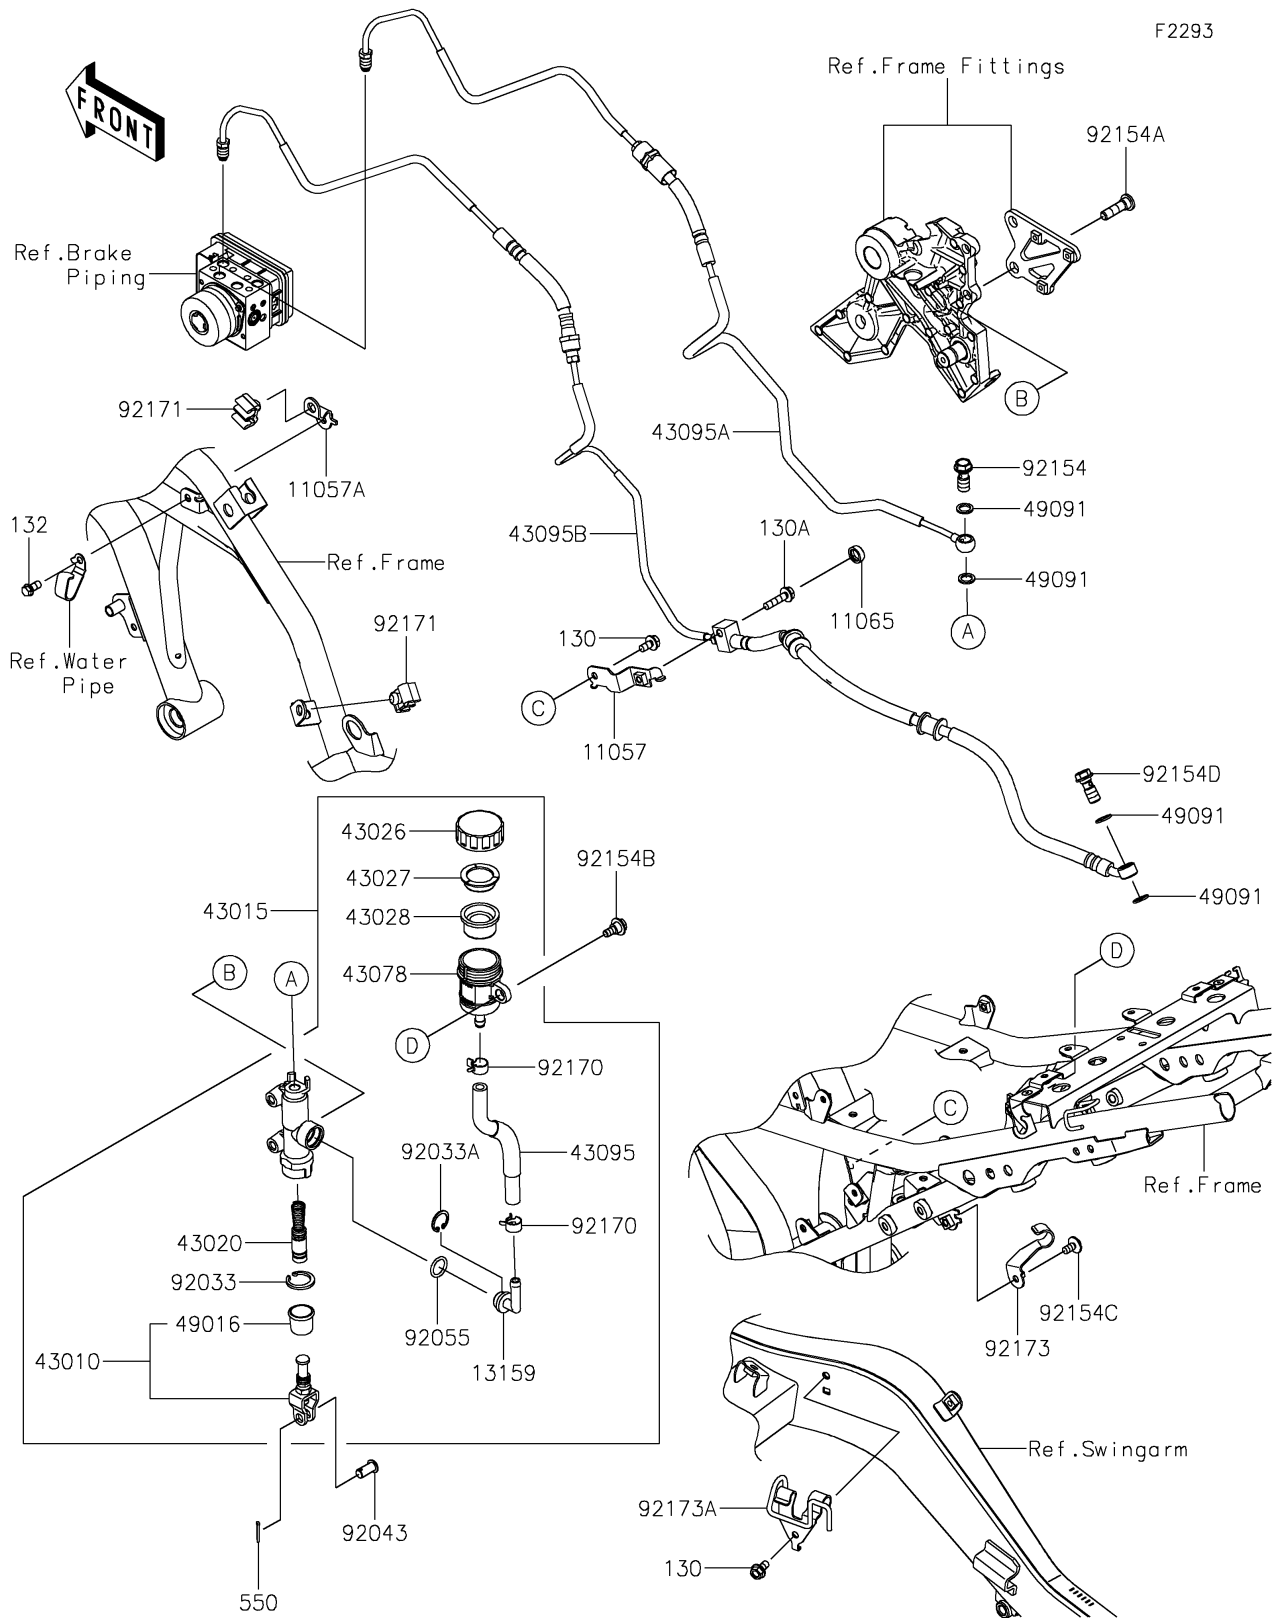

2026 Z650 S ABS

PARTS DIAGRAM

Rear Master Cylinder

2026 Z650 S ABS

PARTS LIST

Rear Master Cylinder

ITEM NAME	PART NUMBER	QUANTITY
BRACKET,ABS JOINT (Ref # 11057)	11057-0161	1
BRACKET,FR ABS PIPE (Ref # 11057A)	11057-0166	1
CAP,BOLT (Ref # 11065)	11065-0752	1
CONNECTOR (Ref # 13159)	13159-1056	1
ROD-ASSY-BRAKE (Ref # 43010)	43010-0020	1
CYLINDER-ASSY-MASTER,RR (Ref # 43015)	43015-0754	1
PISTON-COMP-BRAKE (Ref # 43020)	43020-1094	1
CAP-BRAKE (Ref # 43026)	43026-0009	1
PLATE-DIAPHRAGM (Ref # 43027)	43027-1053	1
DIAPHRAGM (Ref # 43028)	43028-1065	1
RESERVOIR (Ref # 43078)	43078-0060	1
HOSE-BRAKE,RR M/CYL. (Ref # 43095)	43095-0969	1
HOSE-BRAKE,RR M/CYL.-ABS UNIT (Ref # 43095A)	43095-1938	1
HOSE-BRAKE,ABS UNIT-RR CAL. (Ref # 43095B)	43095-1939	1
COVER-SEAL,BRAKE PISTON (Ref # 49016)	49016-1103	1
WASHER-SEAL,10.1X14.5X1.5 (Ref # 49091)	49091-0001	4
RING-SNAP,20.9X24.6X1.2 (Ref # 92033)	92033-0079	1
RING-SNAP,20.5MM (Ref # 92033A)	92033-1186	1
PIN (Ref # 92043)	92043-0182	1
RING-O,14.8X2.4 (Ref # 92055)	92055-0741	1
BOLT,FLANGED,10X23 (Ref # 92154)	92154-0732	1
BOLT,SOCKET,8X30 (Ref # 92154A)	92154-0843	2
BOLT (Ref # 92154B)	92154-0929	1
BOLT,SOCKET,6X12 (Ref # 92154C)	92154-0951	1
BOLT,OIL,L=23 (Ref # 92154D)	92154-4239	1
CLAMP,HOSE (Ref # 92170)	92170-1091	2
CLAMP (Ref # 92171)	92171-0818	2
CLAMP,RR BRAKE HOSE (Ref # 92173)	92173-1604	1
CLAMP (Ref # 92173A)	92173-2291	1

2026 Z650 S ABS

PARTS LIST

Rear Master Cylinder

ITEM NAME	PART NUMBER	QUANTITY
BOLT-FLANGED,6X12 (Ref # 130)	130BA0612	2
BOLT-FLANGED,6X25 (Ref # 130A)	130BA0625	1
BOLT-FLANGED-SMALL,6X12 (Ref # 132)	132BA0612	1
PIN-COTTER,2.0X15 (Ref # 550)	550AA2015	1