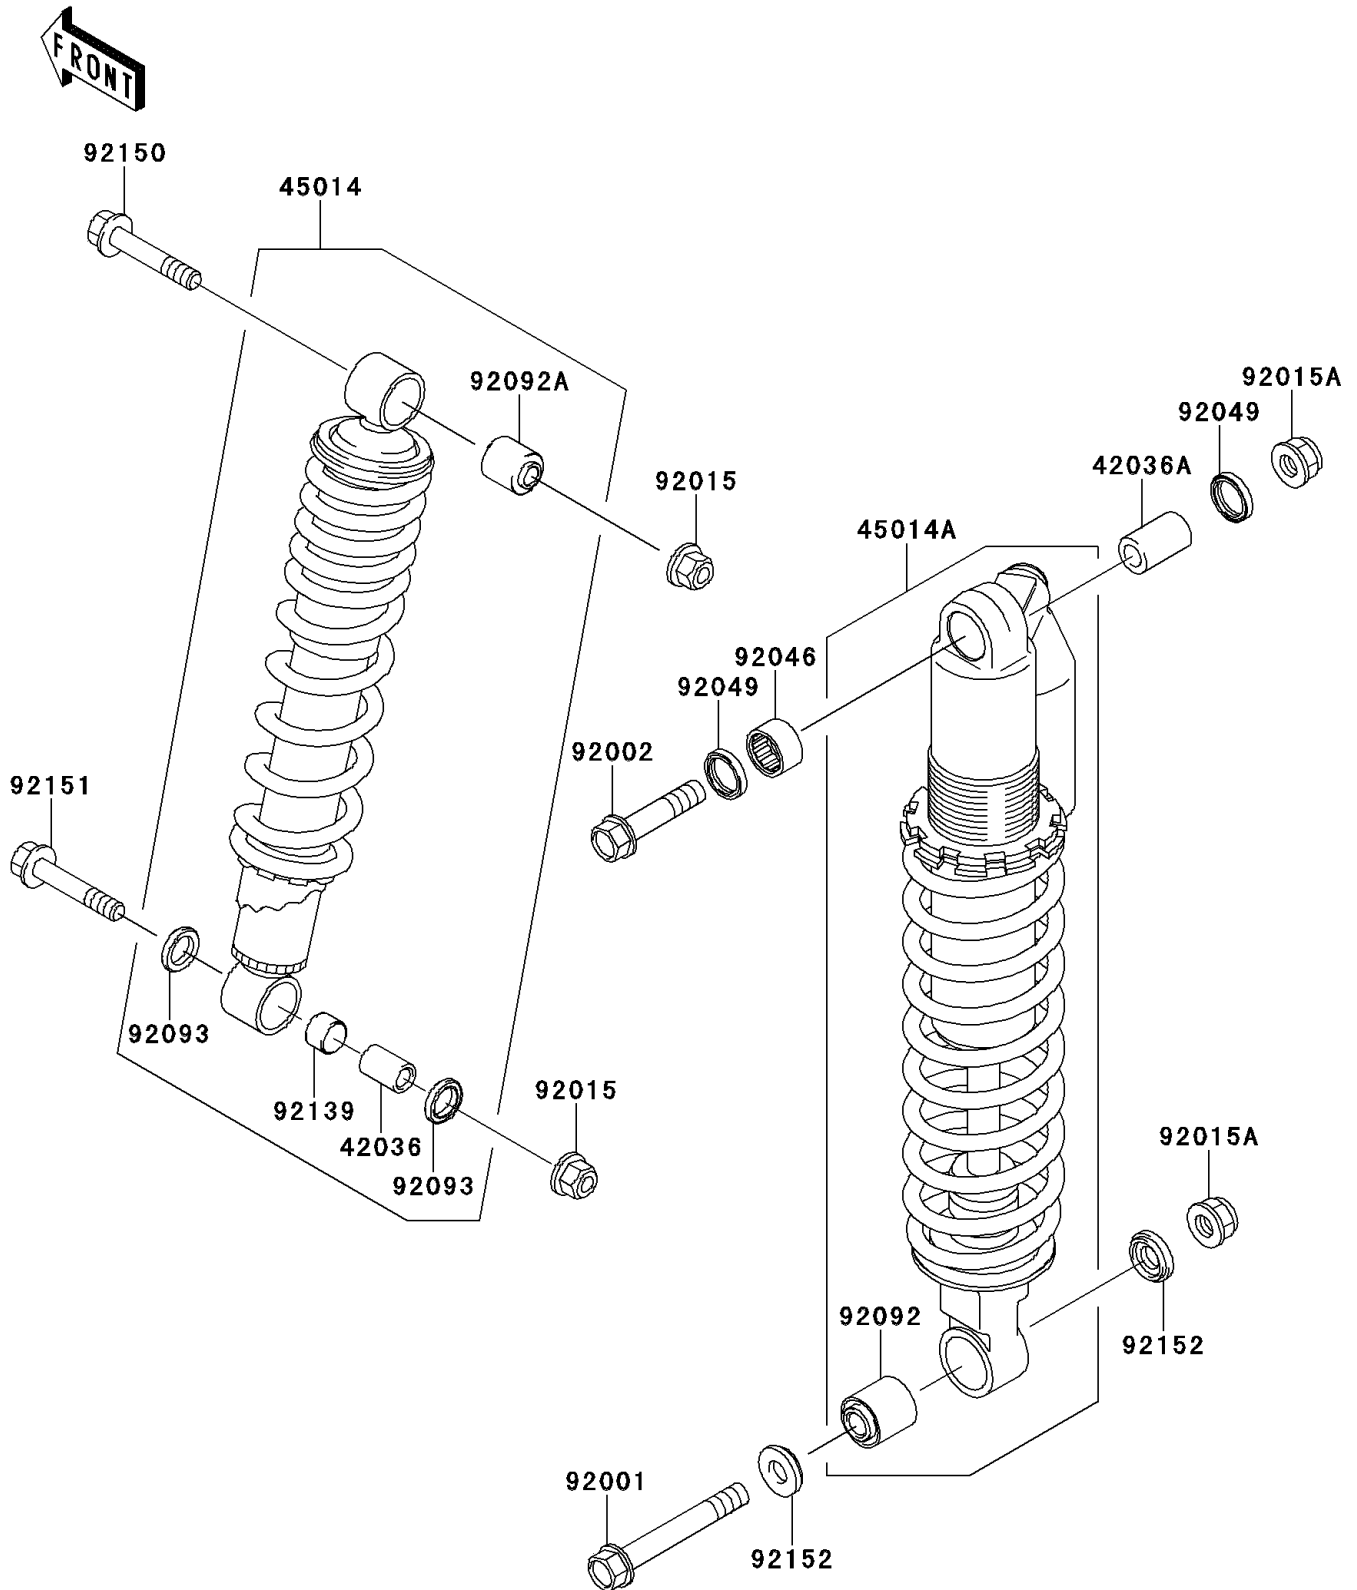

2008 KFX[®]700

PARTS DIAGRAM

Shock Absorber(s)

F2280

2008 KFX[®]700

PARTS LIST

Shock Absorber(s)

Kawasaki

Let the Good Times Roll[®]

ITEM NAME

PART NUMBER

QUANTITY
