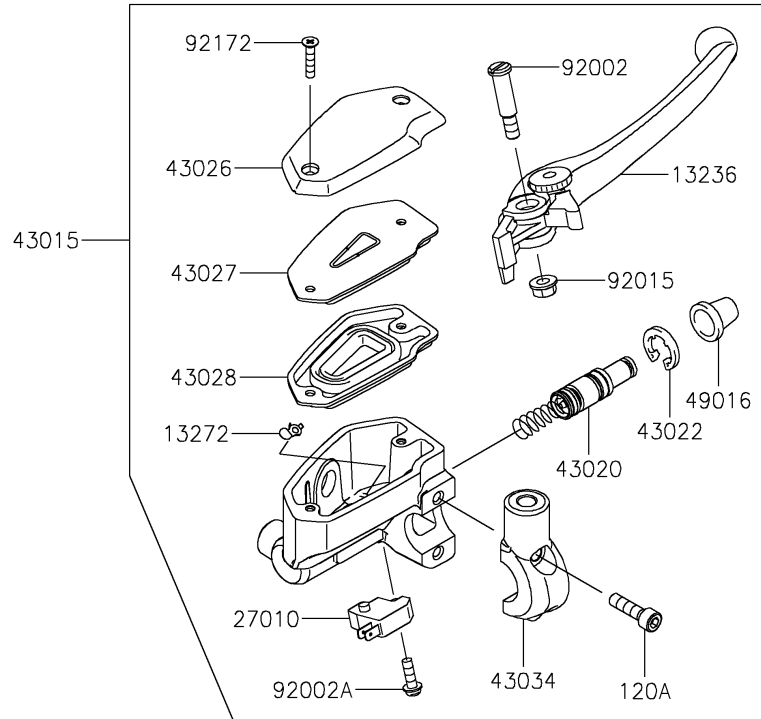

2026 Z650 S ABS

PARTS DIAGRAM

Front Master Cylinder

F2291

2026 Z650 S ABS

PARTS LIST

Front Master Cylinder

ITEM NAME	PART NUMBER	QUANTITY
BRACKET,SENSOR CORD (Ref # 11057)	11057-0190	1
LEVER-COMP,FRONT BRAKE (Ref # 13236)	13236-0140	1
PLATE (Ref # 13272)	13272-0573	1
ROTOR,SENSOR,FR (Ref # 21007)	21007-0671	1
SENSOR,SPEED,FR (Ref # 21176)	21176-0918	1
SWITCH,BRAKE (Ref # 27010)	27010-0762	1
CYLINDER-ASSY-MASTER,FR (Ref # 43015)	43015-0601	1
PISTON-COMP-BRAKE (Ref # 43020)	43020-0008	1
STOPPER-BRAKE,PISTON (Ref # 43022)	43022-1010	1
CAP-BRAKE (Ref # 43026)	43026-0019	1
PLATE-DIAPHRAGM (Ref # 43027)	43027-0008	1
DIAPHRAGM (Ref # 43028)	43028-0015	1
HOLDER-BRAKE,MASTER CYLINDER (Ref # 43034)	43034-0049	1
COVER-SEAL,MASTER CYLINDER (Ref # 49016)	49016-1044	1
BOLT,LEVER SET,BLACK (Ref # 92002)	92002-1322	1
BOLT,SCREW,4X12 (Ref # 92002A)	92002-1323	1
NUT,FLANGED,6MM (Ref # 92015)	92015-1528	1
BOLT,SOCKET,6X16 (Ref # 92154)	92154-0235	1
BOLT,SOCKET,5X10 (Ref # 92154A)	92154-2801	3
CLAMP (Ref # 92171)	92171-0640	1
SCREW,4X20 (Ref # 92172)	92172-0320	2
CLAMP,HOSE&SENSOR LINE (Ref # 92173)	92173-1613	2
BOLT-SOCKET,6X16 (Ref # 120)	120CA0616	1
BOLT-SOCKET,6X22 (Ref # 120A)	120CB0622	2