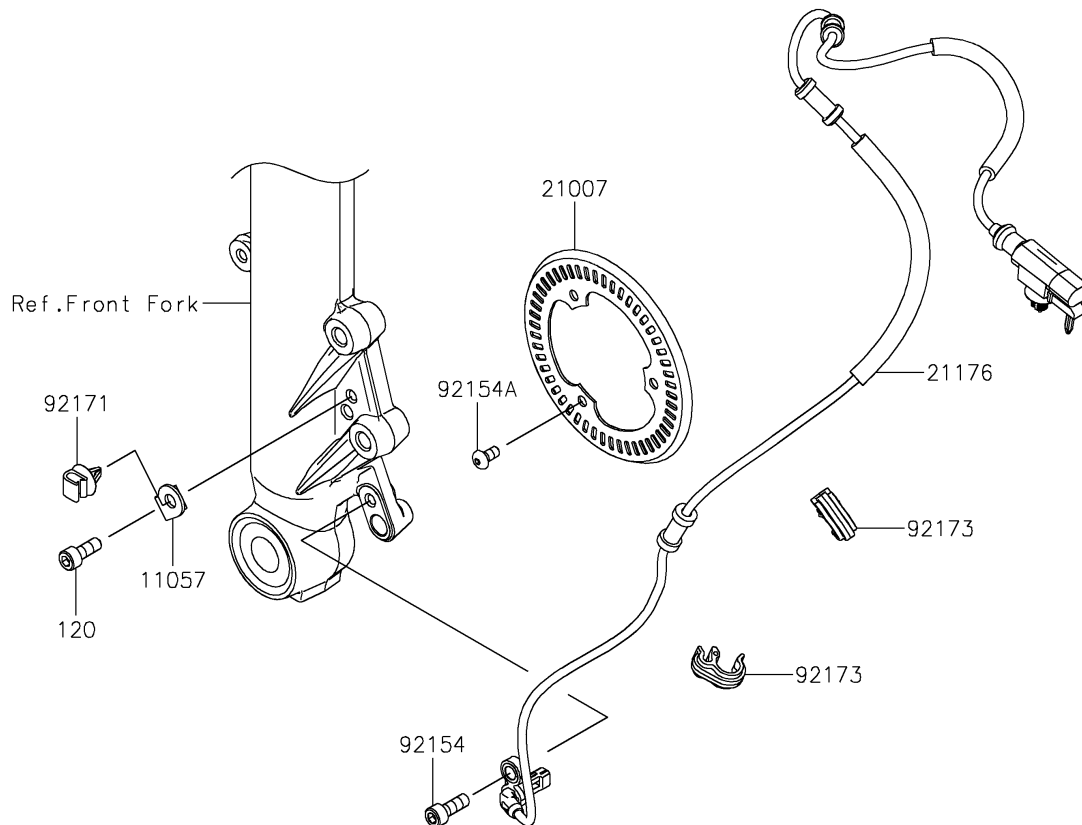

2026 Z650 S ABS

PARTS DIAGRAM

Front Master Cylinder

F2291

2026 Z650 S ABS

PARTS LIST

Front Master Cylinder

ITEM NAME	PART NUMBER	QUANTITY
BRACKET,SENSOR CORD (Ref # 11057)	11057-0190	1
LEVER-COMP,FRONT BRAKE (Ref # 13236)	13236-0140	1
PLATE (Ref # 13272)	13272-0573	1
ROTOR,SENSOR,FR (Ref # 21007)	21007-0671	1
SENSOR,SPEED,FR (Ref # 21176)	21176-0918	1
SWITCH,BRAKE (Ref # 27010)	27010-0762	1
CYLINDER-ASSY-MASTER,FR (Ref # 43015)	43015-0601	1
PISTON-COMP-BRAKE (Ref # 43020)	43020-0008	1
STOPPER-BRAKE,PISTON (Ref # 43022)	43022-1010	1
CAP-BRAKE (Ref # 43026)	43026-0019	1
PLATE-DIAPHRAGM (Ref # 43027)	43027-0008	1
DIAPHRAGM (Ref # 43028)	43028-0015	1
HOLDER-BRAKE,MASTER CYLINDER (Ref # 43034)	43034-0049	1
COVER-SEAL,MASTER CYLINDER (Ref # 49016)	49016-1044	1
BOLT,LEVER SET,BLACK (Ref # 92002)	92002-1322	1
BOLT,SCREW,4X12 (Ref # 92002A)	92002-1323	1
NUT,FLANGED,6MM (Ref # 92015)	92015-1528	1
BOLT,SOCKET,6X16 (Ref # 92154)	92154-0235	1
BOLT,SOCKET,5X10 (Ref # 92154A)	92154-2801	3
CLAMP (Ref # 92171)	92171-0640	1
SCREW,4X20 (Ref # 92172)	92172-0320	2
CLAMP,HOSE&SENSOR LINE (Ref # 92173)	92173-1613	2
BOLT-SOCKET,6X16 (Ref # 120)	120CA0616	1
BOLT-SOCKET,6X22 (Ref # 120A)	120CB0622	2