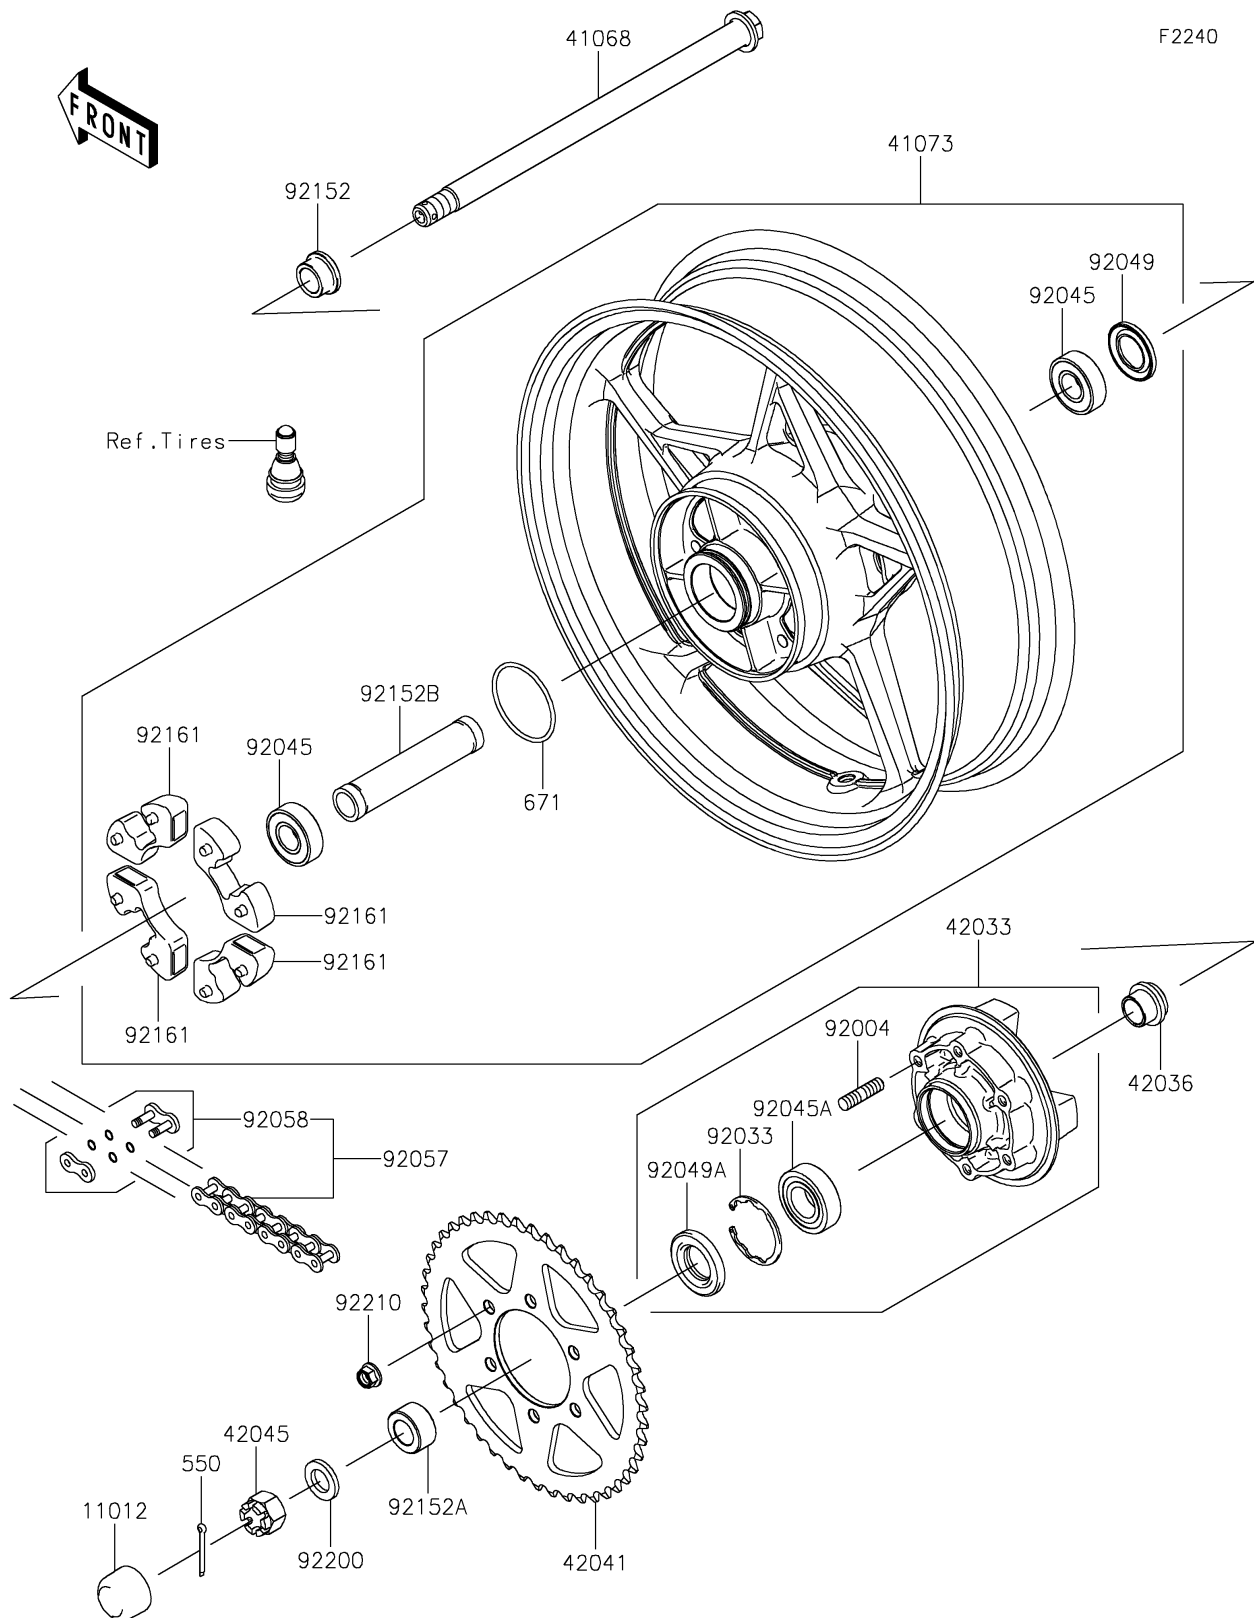

2026 Z650 S ABS

PARTS DIAGRAM

Rear Wheel/Chain

2026 Z650 S ABS

PARTS LIST

Rear Wheel/Chain

| ITEM NAME | PART NUMBER | QUANTITY |
|--|---------------|----------|
| CAP,AXLE NUT (Ref # 11012) | 11012-1590 | 1 |
| AXLE,RR,20X339.9 (Ref # 41068) | 41068-0617 | 1 |
| WHEEL-ASSY,RR,G.BLACK (Ref # 41073) | 41073-0704-QT | 1 |
| COUPLING-ASSY,RR HUB (Ref # 42033) | 42033-0603 | 1 |
| SLEEVE,RR HUB,L=23 (Ref # 42036) | 42036-1251 | 1 |
| SPROCKET-HUB,46T (Ref # 42041) | 42041-0206 | 1 |
| NUT,CASTLE,18MM (Ref # 42045) | 42045-018 | 1 |
| STUD,10X19 (Ref # 92004) | 92004-0048 | 6 |
| RING-SNAP,52MM (Ref # 92033) | 92033-1043 | 1 |
| BEARING-BALL,20X47X14 (Ref # 92045) | 92045-0821 | 2 |
| BEARING-BALL,6205-2NSE9C3 (Ref # 92045A) | 92045-1496 | 1 |
| SEAL-OIL,28 47 5 (Ref # 92049) | 92049-0140 | 1 |
| SEAL-OIL (Ref # 92049A) | 92049-1287 | 1 |
| CHAIN,DRIVE,DID520VM4X114L (Ref # 92057) | 92057-0840 | 1 |
| JOINT-CHAIN (Ref # 92058) | 92058-0077 | 1 |
| COLLAR,RR AXLE,RH,L=17 (Ref # 92152) | 92152-0302 | 1 |
| COLLAR,20X35X18 (Ref # 92152A) | 92152-0751 | 1 |
| COLLAR,20.2X27.2X133 (Ref # 92152B) | 92152-2228 | 1 |
| DAMPER,SHOCK,RR HUB (Ref # 92161) | 92161-0303 | 4 |
| WASHER,19X32X4 (Ref # 92200) | 92200-1865 | 1 |
| NUT,LOCK,FLANGED,10MM (Ref # 92210) | 92210-0276 | 6 |
| PIN-COTTER,4.0X35 (Ref # 550) | 550AA4035 | 1 |
| O RING,60MM (Ref # 671) | 671B2560 | 1 |