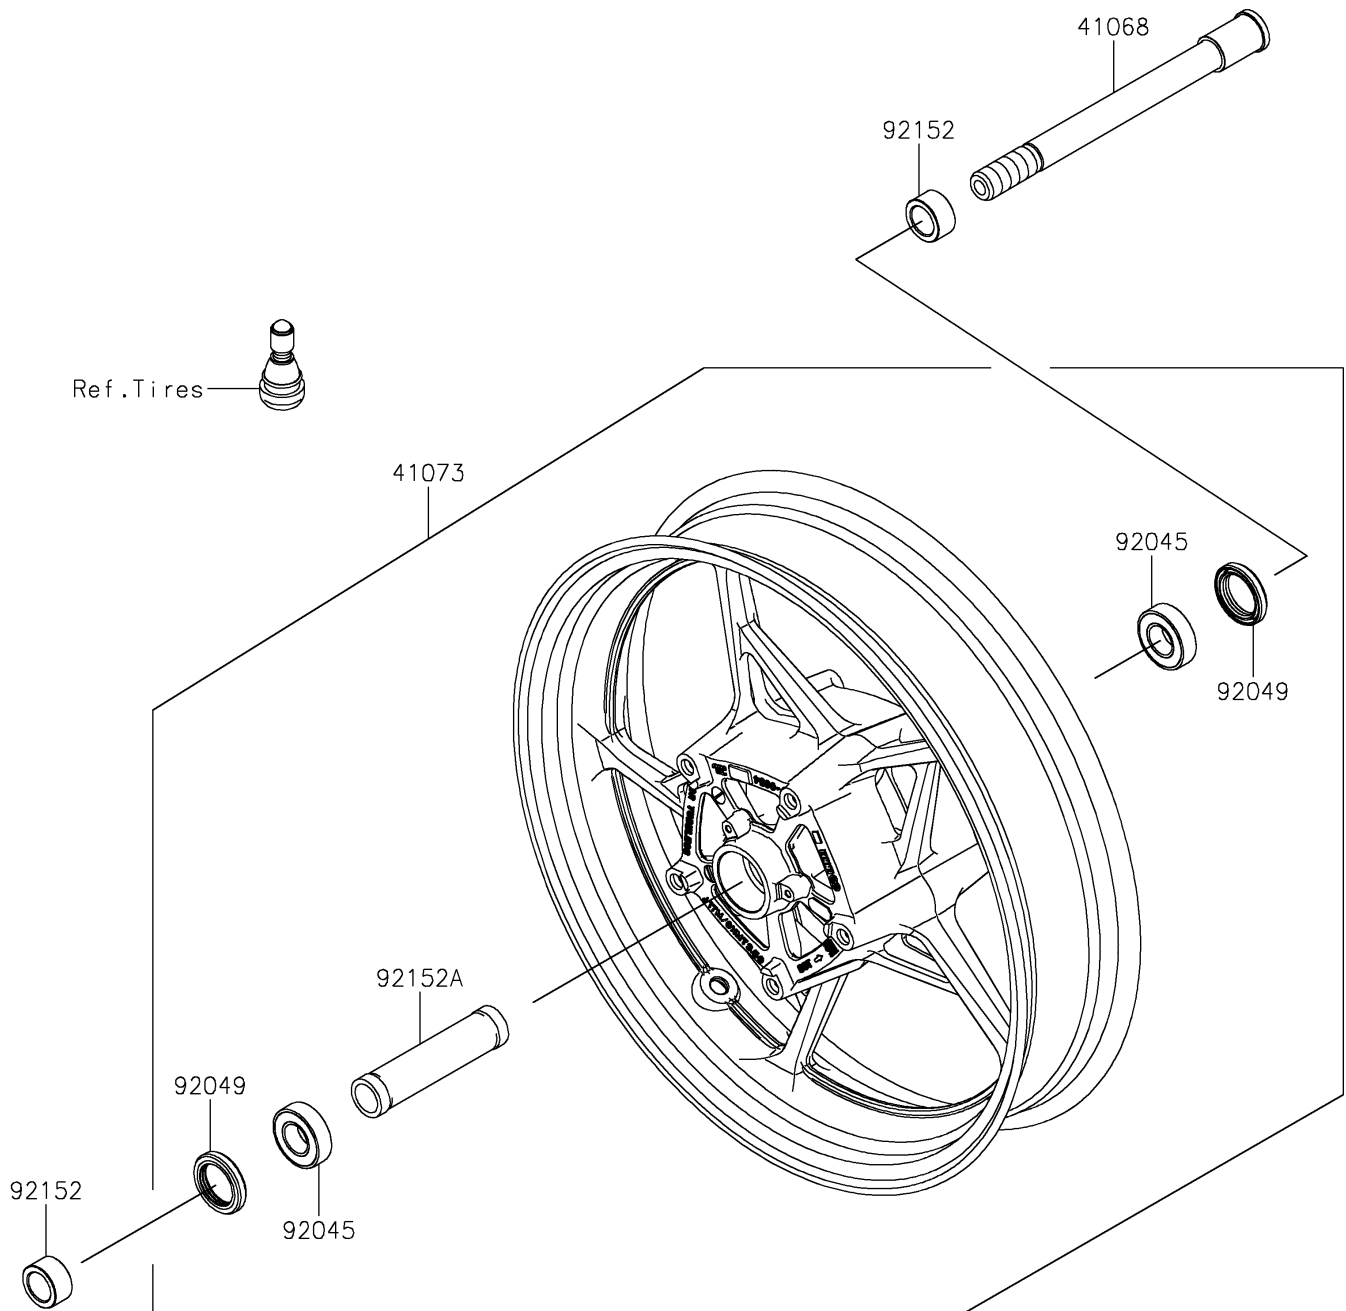

## PARTS DIAGRAM

### Front Wheel

F2230

## PARTS LIST

### Front Wheel

ITEM NAME	PART NUMBER	QUANTITY
AXLE,FR,20X209 (Ref # 41068)	41068-0616	1
WHEEL-ASSY,FR,G.BLACK (Ref # 41073)	41073-0702-QT	1
BEARING-BALL,20X42X12 (Ref # 92045)	92045-0820	2
SEAL-OIL,BJN30427 (Ref # 92049)	92049-0130	2
COLLAR,20X30X15.5 (Ref # 92152)	92152-0946	2
COLLAR,20.2X27.2X115 (Ref # 92152A)	92152-2227	1