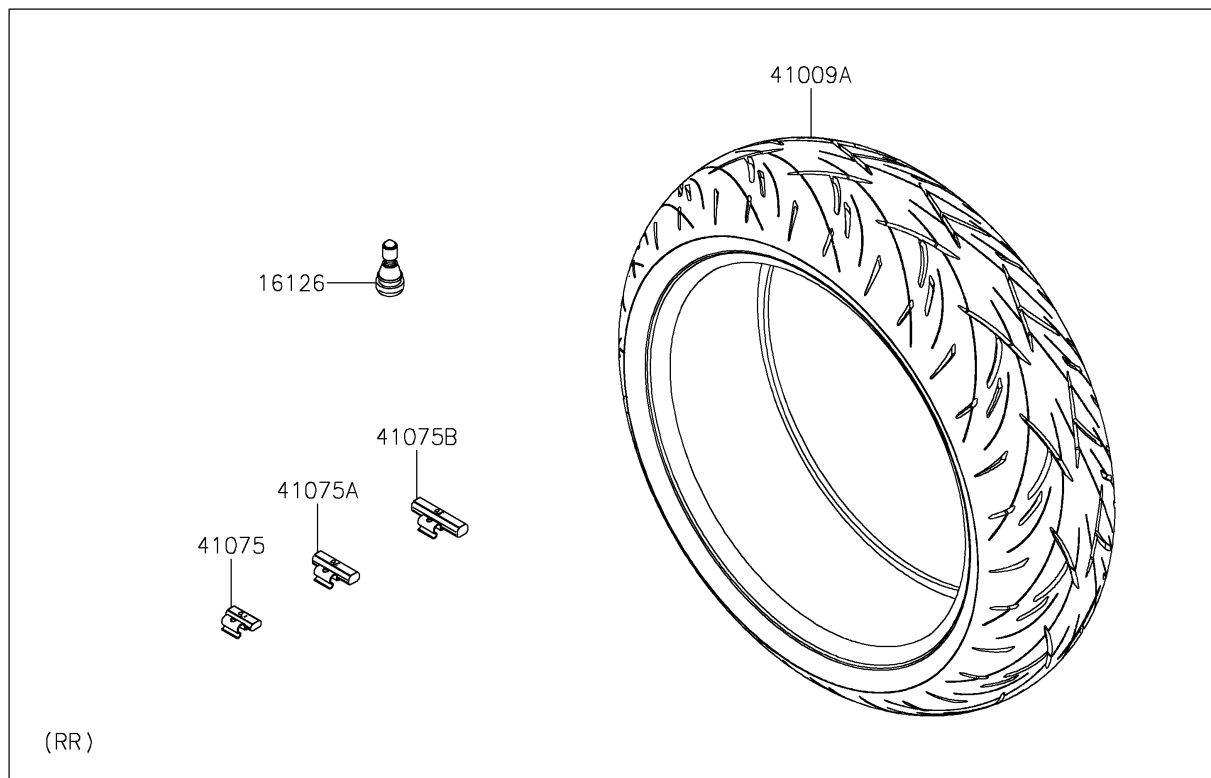

2026 Z650 S ABS

PARTS DIAGRAM

Tires

F2210

2026 Z650 S ABS

PARTS LIST

Tires

ITEM NAME	PART NUMBER	QUANTITY
VALVE,TIRE (Ref # 16126)	16126-1140	2
TIRE,FR,120/70ZR17(58W) (Ref # 41009)	41009-0832	1
TIRE,RR,160/60ZR17(69W) (Ref # 41009A)	41009-0833	1
BALANCER-WHEEL,10G,SILVER (Ref # 41075)	41075-0007	AR
BALANCER-WHEEL,20G,SILVER (Ref # 41075A)	41075-0008	AR
BALANCER-WHEEL,30G,SILVER (Ref # 41075B)	41075-0009	AR