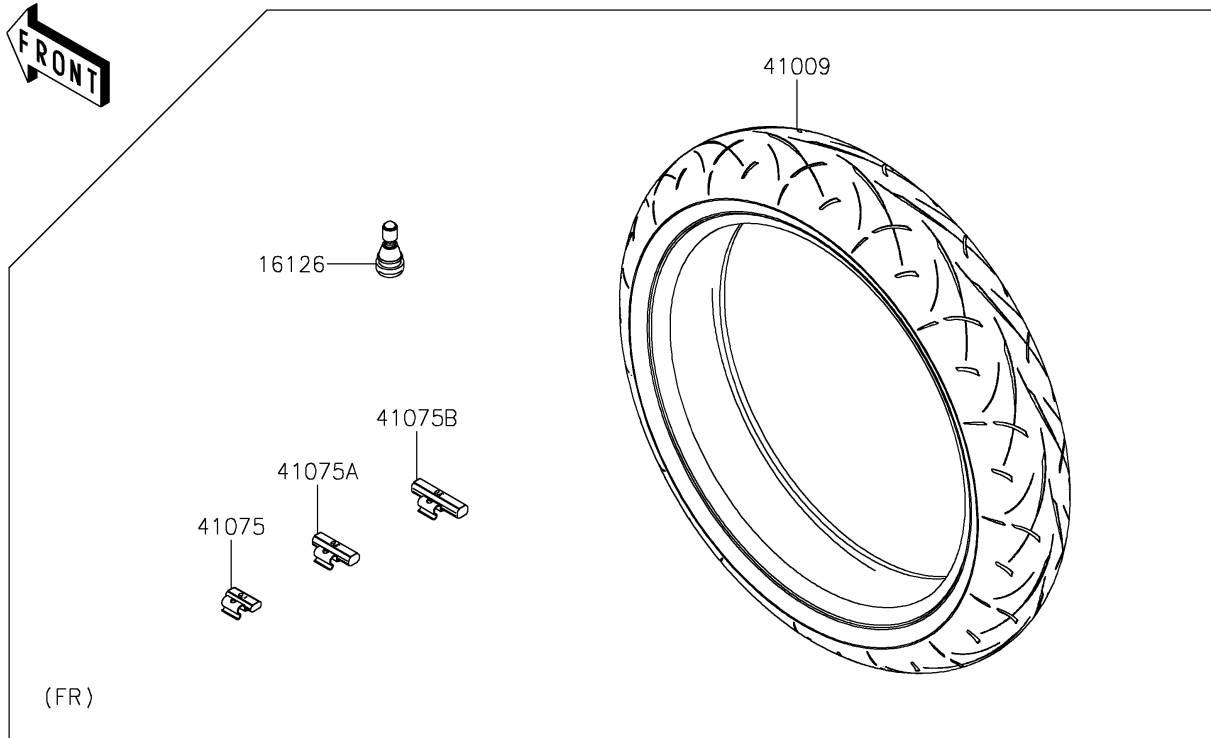

2026 Z650 S ABS

PARTS DIAGRAM

Tires

F2210

2026 Z650 S ABS

PARTS LIST

Tires

ITEM NAME	PART NUMBER	QUANTITY
VALVE,TIRE (Ref # 16126)	16126-1140	2
TIRE,FR,120/70ZR17(58W) (Ref # 41009)	41009-0832	1
TIRE,RR,160/60ZR17(69W) (Ref # 41009A)	41009-0833	1
BALANCER-WHEEL,10G,SILVER (Ref # 41075)	41075-0007	AR
BALANCER-WHEEL,20G,SILVER (Ref # 41075A)	41075-0008	AR
BALANCER-WHEEL,30G,SILVER (Ref # 41075B)	41075-0009	AR