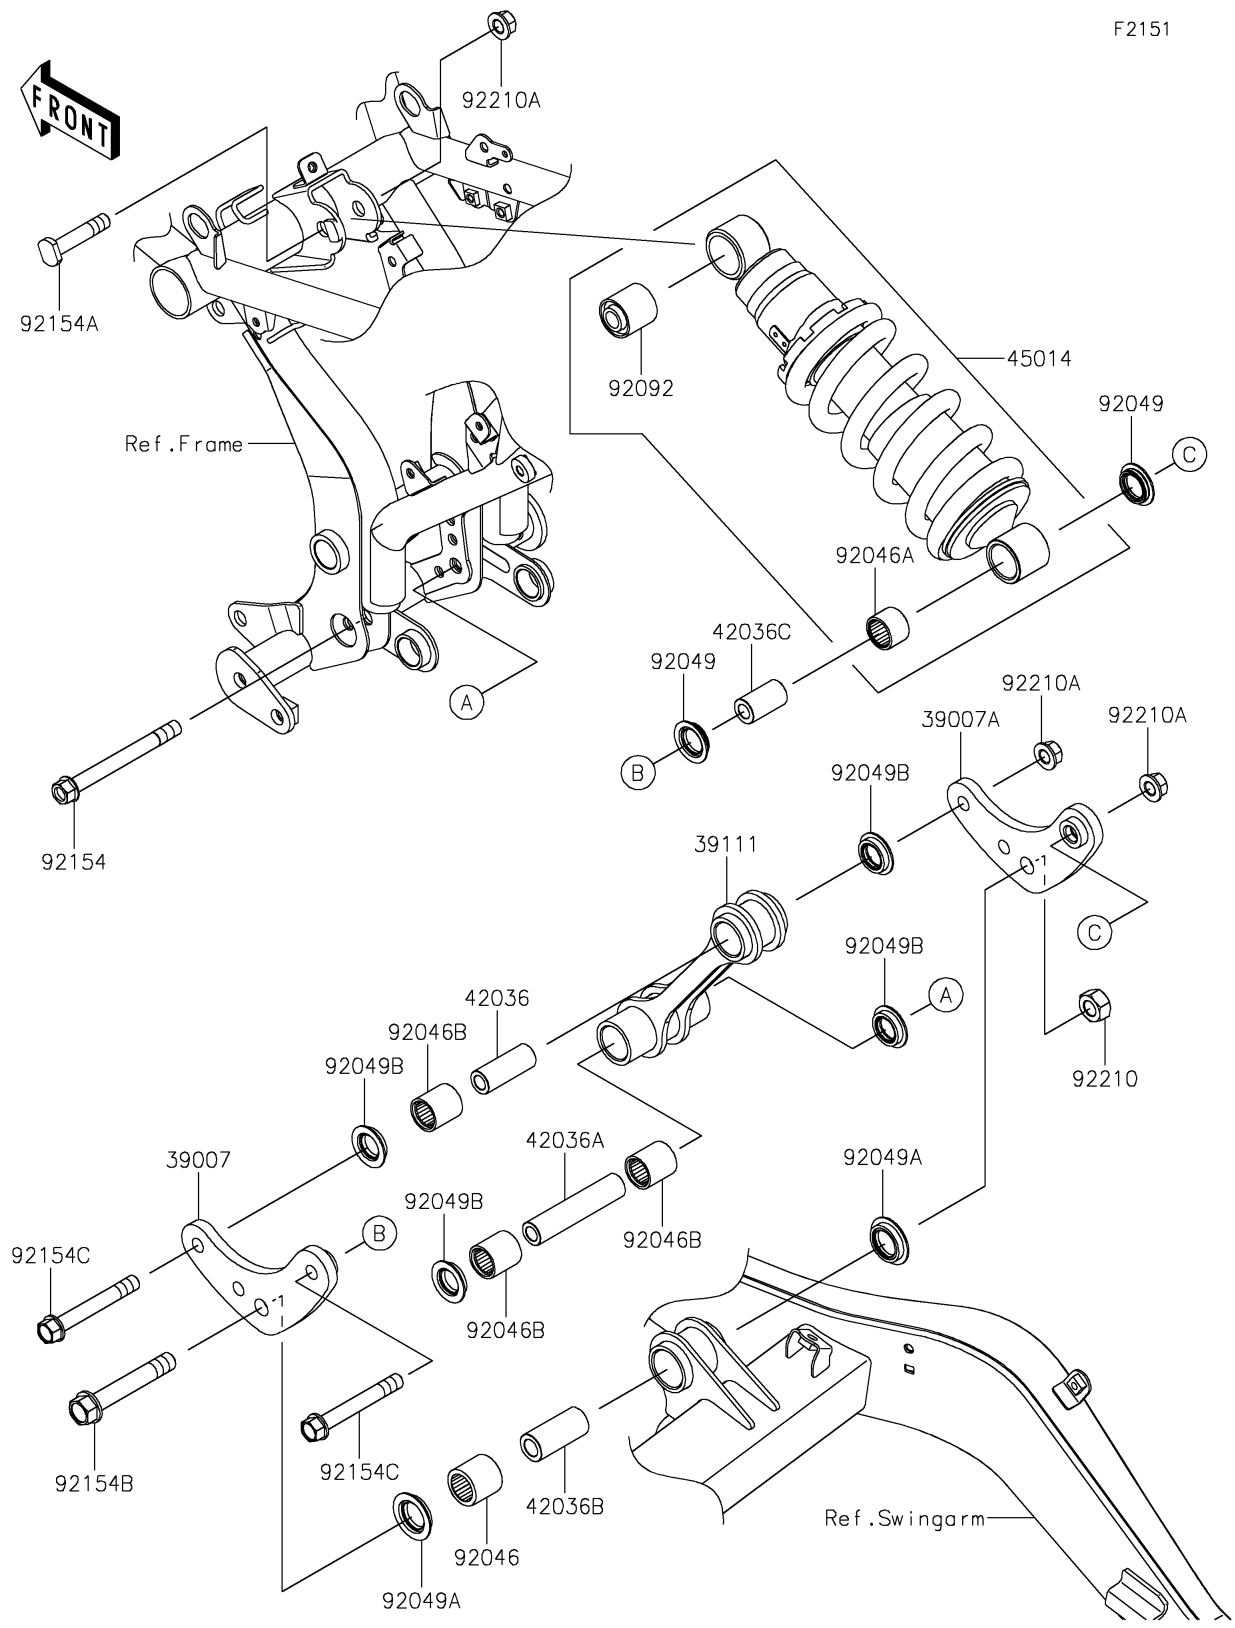

2026 Z650 S ABS

PARTS DIAGRAM

Suspension/Shock Absorber

2026 Z650 S ABS

PARTS LIST

Suspension/Shock Absorber

ITEM NAME	PART NUMBER	QUANTITY
ARM-SUSP,LH (Ref # 39007)	39007-0401	1
ARM-SUSP,RH (Ref # 39007A)	39007-0402	1
ROD-TIE (Ref # 39111)	39111-0343	1
SLEEVE,10.1X17X44.5 (Ref # 42036)	42036-0718	1
SLEEVE,10.1X17X79.8 (Ref # 42036A)	42036-0787	1
SLEEVE,12.1X20X44.5 (Ref # 42036B)	42036-0788	1
SLEEVE,10.1X18X32 (Ref # 42036C)	42036-1344	1
SHOCKABSORBER,P.SILVER (Ref # 45014)	45014-0565-458	1
BEARING-NEEDLE,7E-HVS20X27X25 (Ref # 92046)	92046-1236	1
BEARING-NEEDLE,SFYZM182417 (Ref # 92046A)	92046-1272	1
BEARING-NEEDLE,SFYZM172425 (Ref # 92046B)	92046-1273	3
SEAL-OIL (Ref # 92049)	92049-0133	2
SEAL-OIL,ARM (Ref # 92049A)	92049-1109	2
SEAL-OIL,MHA17245.7F (Ref # 92049B)	92049-1223	4
BUSHING-RUBBER (Ref # 92092)	92092-1058	1
BOLT,FLANGED,10X100 (Ref # 92154)	92154-1257	1
BOLT,10X50 (Ref # 92154A)	92154-2165	1
BOLT,FLANGED,12X75 (Ref # 92154B)	92154-2166	1
BOLT,FLANGED,10X75 (Ref # 92154C)	92154-2226	2
NUT,LOCK,12MM (Ref # 92210)	92210-0274	1
NUT,LOCK,FLANGED,10MM (Ref # 92210A)	92210-1139	3