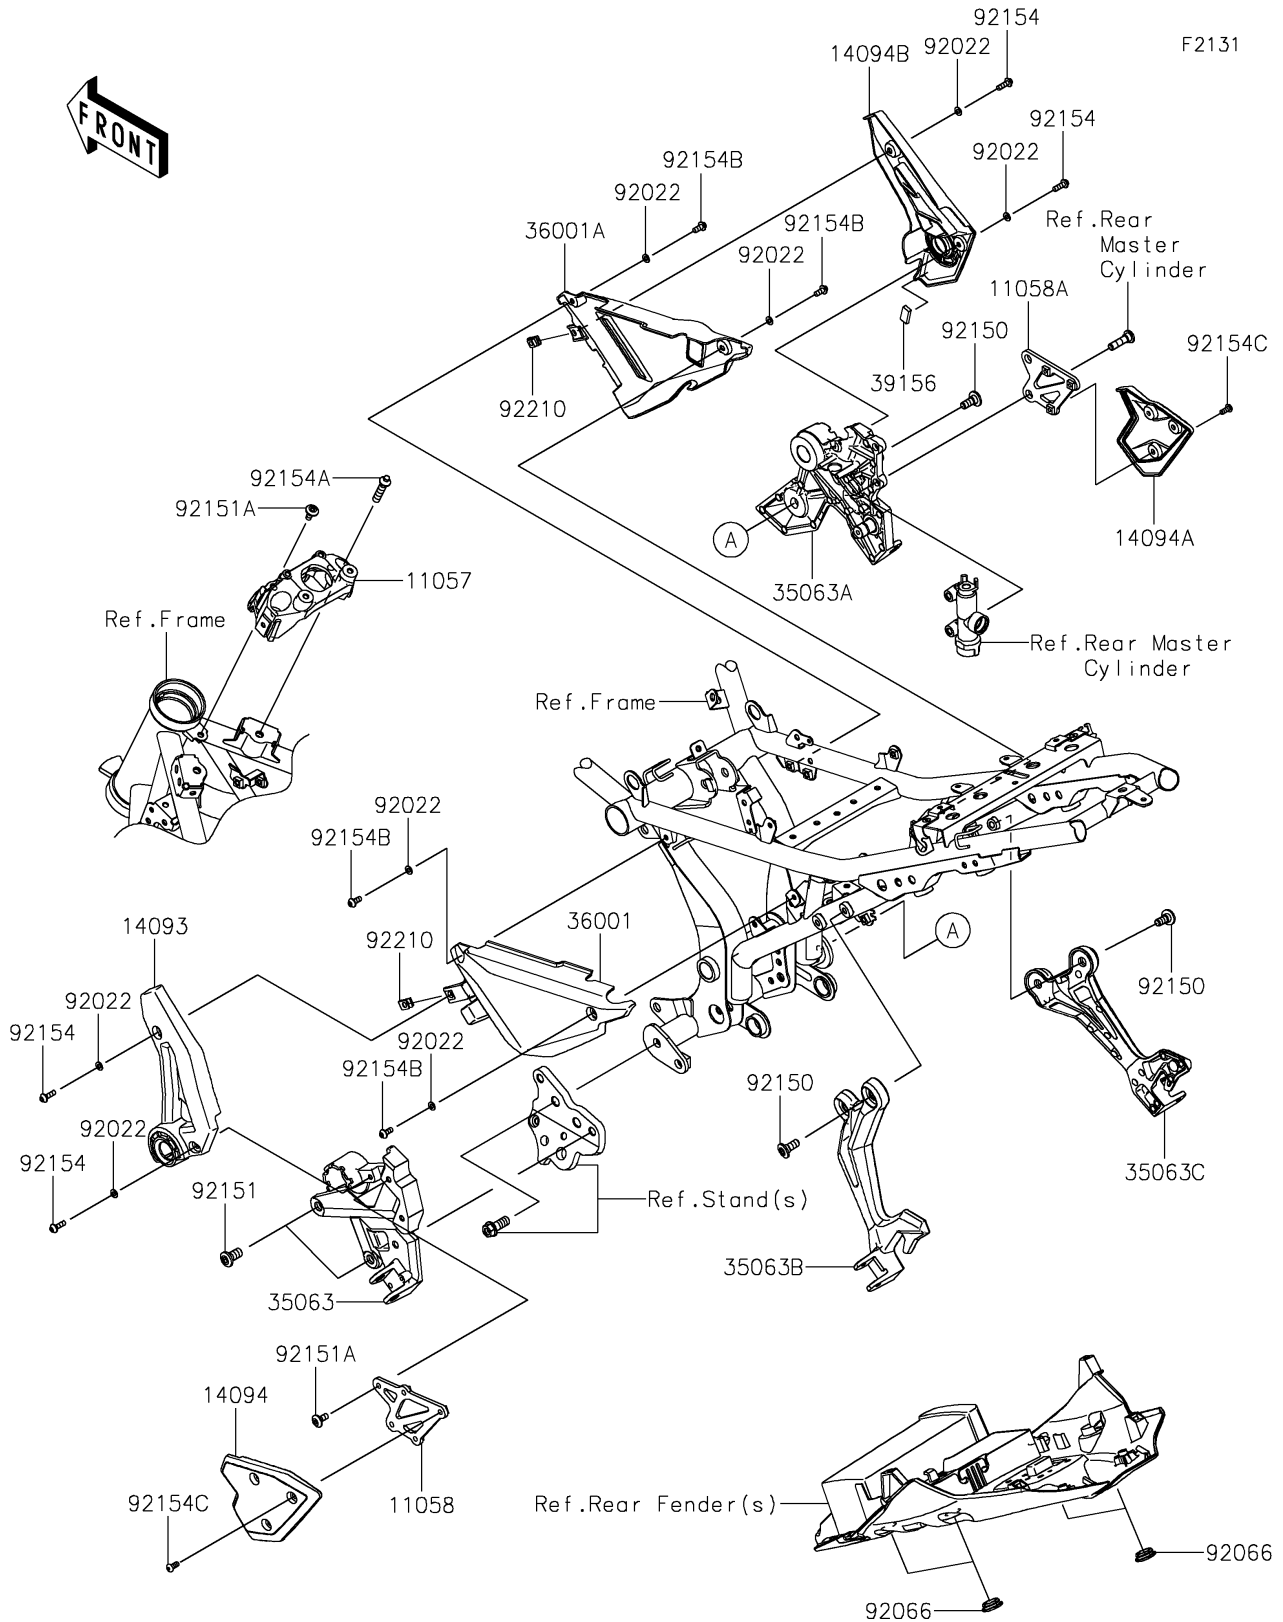

## PARTS DIAGRAM

### Frame Fittings

## PARTS LIST

### Frame Fittings

ITEM NAME	PART NUMBER	QUANTITY
BRACKET,IG. SWITCH (Ref # 11057)	11057-0079	1
BRACKET,STEP STAY,LH (Ref # 11058)	11058-4113	1
BRACKET,STEP STAY,RH (Ref # 11058A)	11058-4114	1
COVER,STEP,LH,EBONY (Ref # 14093)	14093-0480-H8	1
COVER,HEEL,LH (Ref # 14094)	14094-0456	1
COVER,HEEL,RH (Ref # 14094A)	14094-0457	1
COVER,STEP,RH,EBONY (Ref # 14094B)	14094-0544-H8	1
STAY,STEP,FR,LH,F.S.BLACK (Ref # 35063)	35063-1348-18R	1
STAY,STEP,FR,RH,F.S.BLACK (Ref # 35063A)	35063-1349-18R	1
STAY,STEP,RR,LH,F.S.BLACK (Ref # 35063B)	35063-1350-18R	1
STAY,STEP,RR,RH,F.S.BLACK (Ref # 35063C)	35063-1351-18R	1
COVER-SIDE,LH (Ref # 36001)	36001-0642	1
COVER-SIDE,RH (Ref # 36001A)	36001-0643	1
PAD,20X10X4 (Ref # 39156)	39156-2839	1
WASHER,5.1X10X1.0 (Ref # 92022)	92022-1977	8
PLUG (Ref # 92066)	92066-0096	4
BOLT,SOCKET,8X20 (Ref # 92150)	92150-1760	5
BOLT,SOCKET,10X20 (Ref # 92151)	92151-1557	2
BOLT,SOCKET,6X14 (Ref # 92151A)	92151-1654	3
BOLT,SOCKET,5X16 (Ref # 92154)	92154-0209	4
BOLT,TORX,8X35 (Ref # 92154A)	92154-0730	2
BOLT,SOCKET,5X12 (Ref # 92154B)	92154-0917	4
BOLT,SOCKET,5X12 (Ref # 92154C)	92154-1471	6
NUT,PLATE,5MM (Ref # 92210)	92210-0935	2