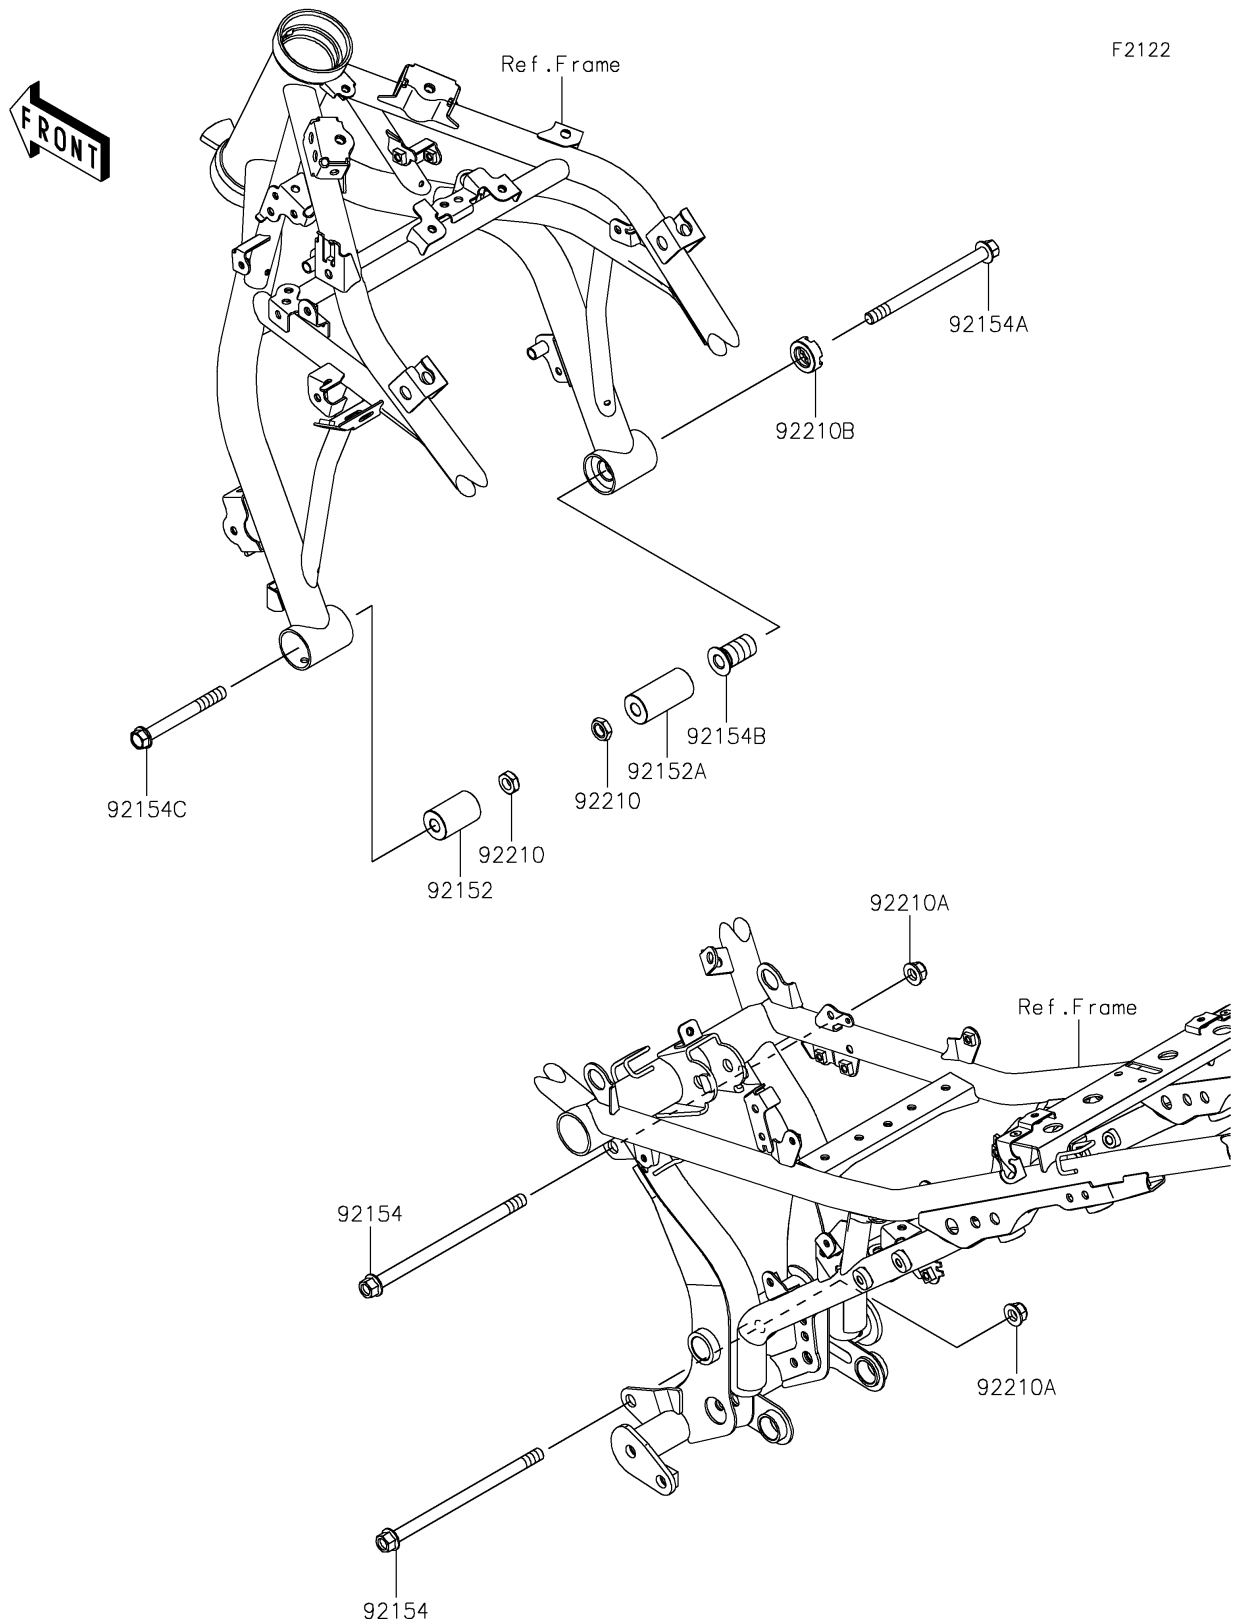

2026 Z650 S ABS

PARTS DIAGRAM

Engine Mount

2026 Z650 S ABS

PARTS LIST

Engine Mount

ITEM NAME	PART NUMBER	QUANTITY
COLLAR,10.5X26X40 (Ref # 92152)	92152-2230	1
COLLAR,10.5X26X54 (Ref # 92152A)	92152-2231	1
BOLT,FLANGED,10X170 (Ref # 92154)	92154-0840	2
BOLT,FLANGED,10X132 (Ref # 92154A)	92154-2167	1
BOLT,ADJUST,18X35 (Ref # 92154B)	92154-2168	1
BOLT,FLANGED,10X90 (Ref # 92154C)	92154-7182	1
NUT,LOCK,10MM (Ref # 92210)	92210-0784	2
NUT,LOCK,FLANGED,10MM (Ref # 92210A)	92210-1081	2
NUT,18MM (Ref # 92210B)	92210-1203	1